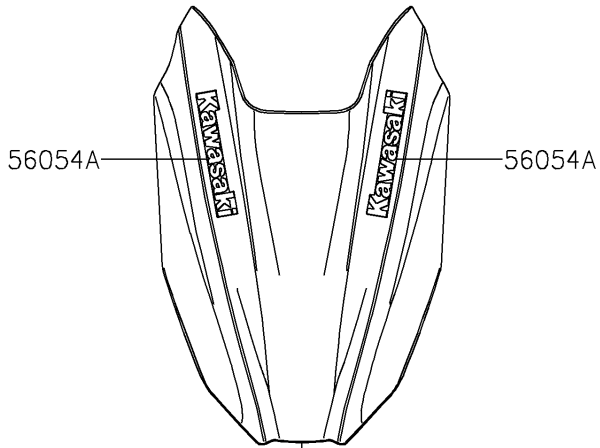

2024 JET SKI® STX® 160 PARTS DIAGRAM

Decals

F3880

Ref.Hull Front Fittings

Ref.Hull Middle Fittings

2024 JET SKI® STX® 160 PARTS LIST

Decals

ITEM NAME	PART NUMBER	QUANTITY
MARK,IMMOBILIZER (Ref # 56052)	56052-3878	1
MARK,HULL,JETSKI (Ref # 56054)	56054-2682	2
MARK,HATCH COVER,KAWASAKI (Ref # 56054A)	56054-3857	2
PATTERN,DECK,LH,FR (Ref # 56077)	56077-0563	1
PATTERN,DECK,LH,RR (Ref # 56077A)	56077-0564	1
PATTERN,DECK,RH,FR (Ref # 56077B)	56077-0565	1
PATTERN,DECK,RH,RR (Ref # 56077C)	56077-0566	1