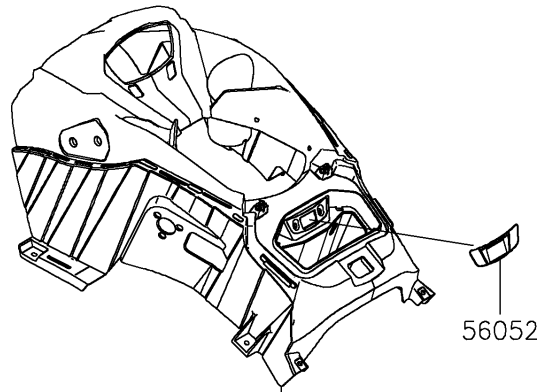

2024 JET SKI® STX® 160 PARTS DIAGRAM

Decals

F3880

Ref.Hull Front Fittings

Ref.Hull Middle Fittings

2024 JET SKI® STX® 160 PARTS LIST

Decals

ITEM NAME	PART NUMBER	QUANTITY
MARK,IMMOBILIZER (Ref # 56052)	56052-3878	1
MARK,HULL,JETSKI (Ref # 56054)	56054-2682	2
MARK,HATCH COVER,KAWASAKI (Ref # 56054A)	56054-3857	2
PATTERN,DECK,LH,FR (Ref # 56077)	56077-0563	1
PATTERN,DECK,LH,RR (Ref # 56077A)	56077-0564	1
PATTERN,DECK,RH,FR (Ref # 56077B)	56077-0565	1
PATTERN,DECK,RH,RR (Ref # 56077C)	56077-0566	1