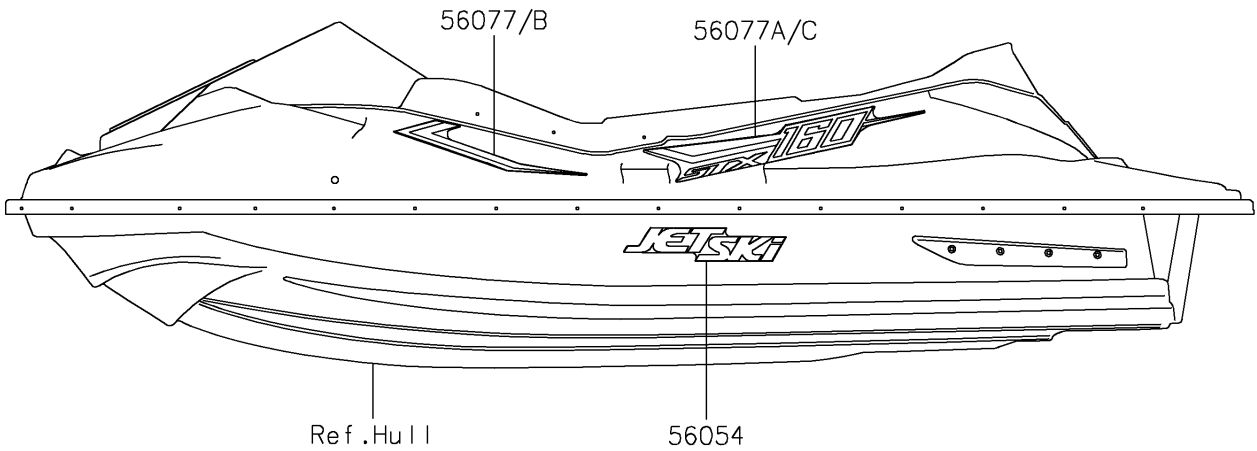

2024 JET SKI® STX® 160 PARTS DIAGRAM

Decals

F3880

Ref.Hull Front Fittings

Ref.Hull Middle Fittings

2024 JET SKI® STX® 160 PARTS LIST

Decals

ITEM NAME	PART NUMBER	QUANTITY
MARK,IMMOBILIZER (Ref # 56052)	56052-3878	1
MARK,HULL,JETSKI (Ref # 56054)	56054-2682	2
MARK,HATCH COVER,KAWASAKI (Ref # 56054A)	56054-3857	2
PATTERN,DECK,LH,FR (Ref # 56077)	56077-0563	1
PATTERN,DECK,LH,RR (Ref # 56077A)	56077-0564	1
PATTERN,DECK,RH,FR (Ref # 56077B)	56077-0565	1
PATTERN,DECK,RH,RR (Ref # 56077C)	56077-0566	1