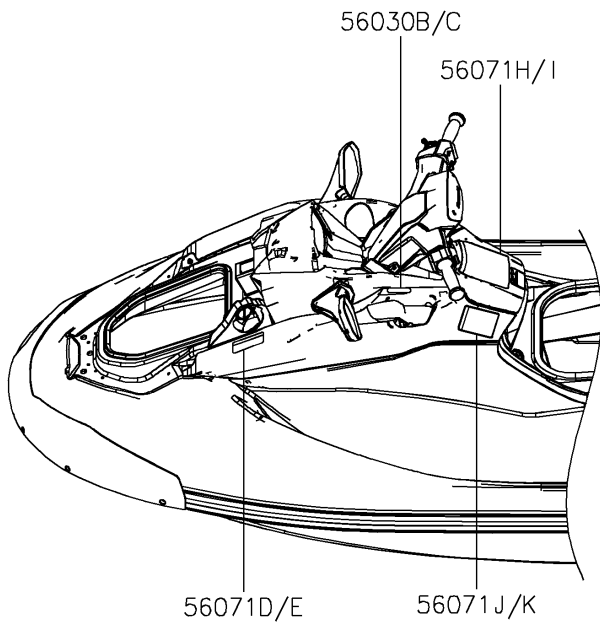

2024 JET SKI® STX® 160 PARTS DIAGRAM

Labels

F3183

2024 JET SKI® STX® 160 PARTS LIST

Labels

ITEM NAME	PART NUMBER	QUANTITY
LABEL,FIRE EXTINGUISHER (Ref # 56030)	56030-3755	1
LABEL,REVERSE (Ref # 56030B)	56030-3815	1
LABEL-WARNING,RIGHTING (Ref # 56071)	56071-0398	1
LABEL-WARNING,GRAB,HANDLE,STEP (Ref # 56071B)	56071-0402	1
LABEL-WARNING,FUEL SUPPLY (Ref # 56071D)	56071-0424	1
LABEL-WARNING,RIDER SAFETY (Ref # 56071F)	56071-0843	1
LABEL-WARNING,HELM (Ref # 56071H)	56071-0846	1
LABEL-WARNING,READ AND FOLLOW (Ref # 56071J)	56071-0880	1
LABEL-WARNING,REBOARDING (Ref # 56071L)	56071-0904	1