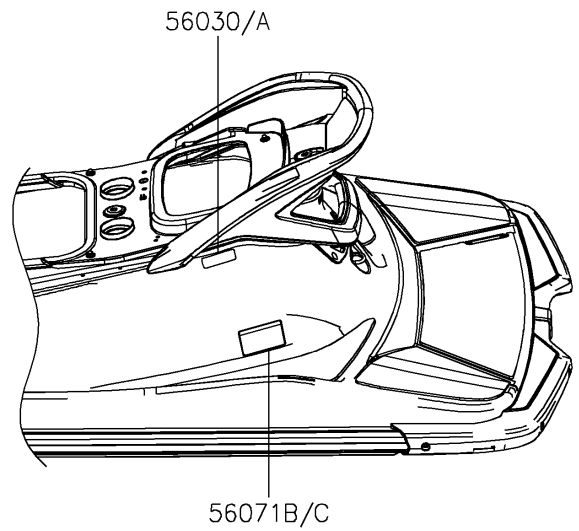

2024 JET SKI® STX® 160 PARTS DIAGRAM

Labels

F3183

2024 JET SKI® STX® 160 PARTS LIST

Labels

ITEM NAME	PART NUMBER	QUANTITY
LABEL,FIRE EXTINGUISHER (Ref # 56030)	56030-3755	1
LABEL,REVERSE (Ref # 56030B)	56030-3815	1
LABEL-WARNING,RIGHTING (Ref # 56071)	56071-0398	1
LABEL-WARNING,GRAB,HANDLE,STEP (Ref # 56071B)	56071-0402	1
LABEL-WARNING,FUEL SUPPLY (Ref # 56071D)	56071-0424	1
LABEL-WARNING,RIDER SAFETY (Ref # 56071F)	56071-0843	1
LABEL-WARNING,HELM (Ref # 56071H)	56071-0846	1
LABEL-WARNING,READ AND FOLLOW (Ref # 56071J)	56071-0880	1
LABEL-WARNING,REBOARDING (Ref # 56071L)	56071-0904	1