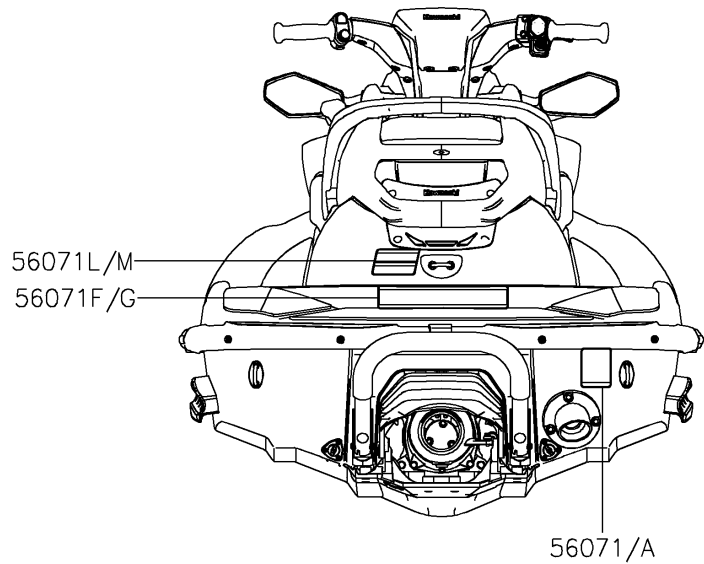

2024 JET SKI® STX® 160 PARTS DIAGRAM

Labels

F3183

2024 JET SKI® STX® 160 PARTS LIST

Labels

ITEM NAME	PART NUMBER	QUANTITY
LABEL,FIRE EXTINGUISHER (Ref # 56030)	56030-3755	1
LABEL,REVERSE (Ref # 56030B)	56030-3815	1
LABEL-WARNING,RIGHTING (Ref # 56071)	56071-0398	1
LABEL-WARNING,GRAB,HANDLE,STEP (Ref # 56071B)	56071-0402	1
LABEL-WARNING,FUEL SUPPLY (Ref # 56071D)	56071-0424	1
LABEL-WARNING,RIDER SAFETY (Ref # 56071F)	56071-0843	1
LABEL-WARNING,HELM (Ref # 56071H)	56071-0846	1
LABEL-WARNING,READ AND FOLLOW (Ref # 56071J)	56071-0880	1
LABEL-WARNING,REBOARDING (Ref # 56071L)	56071-0904	1