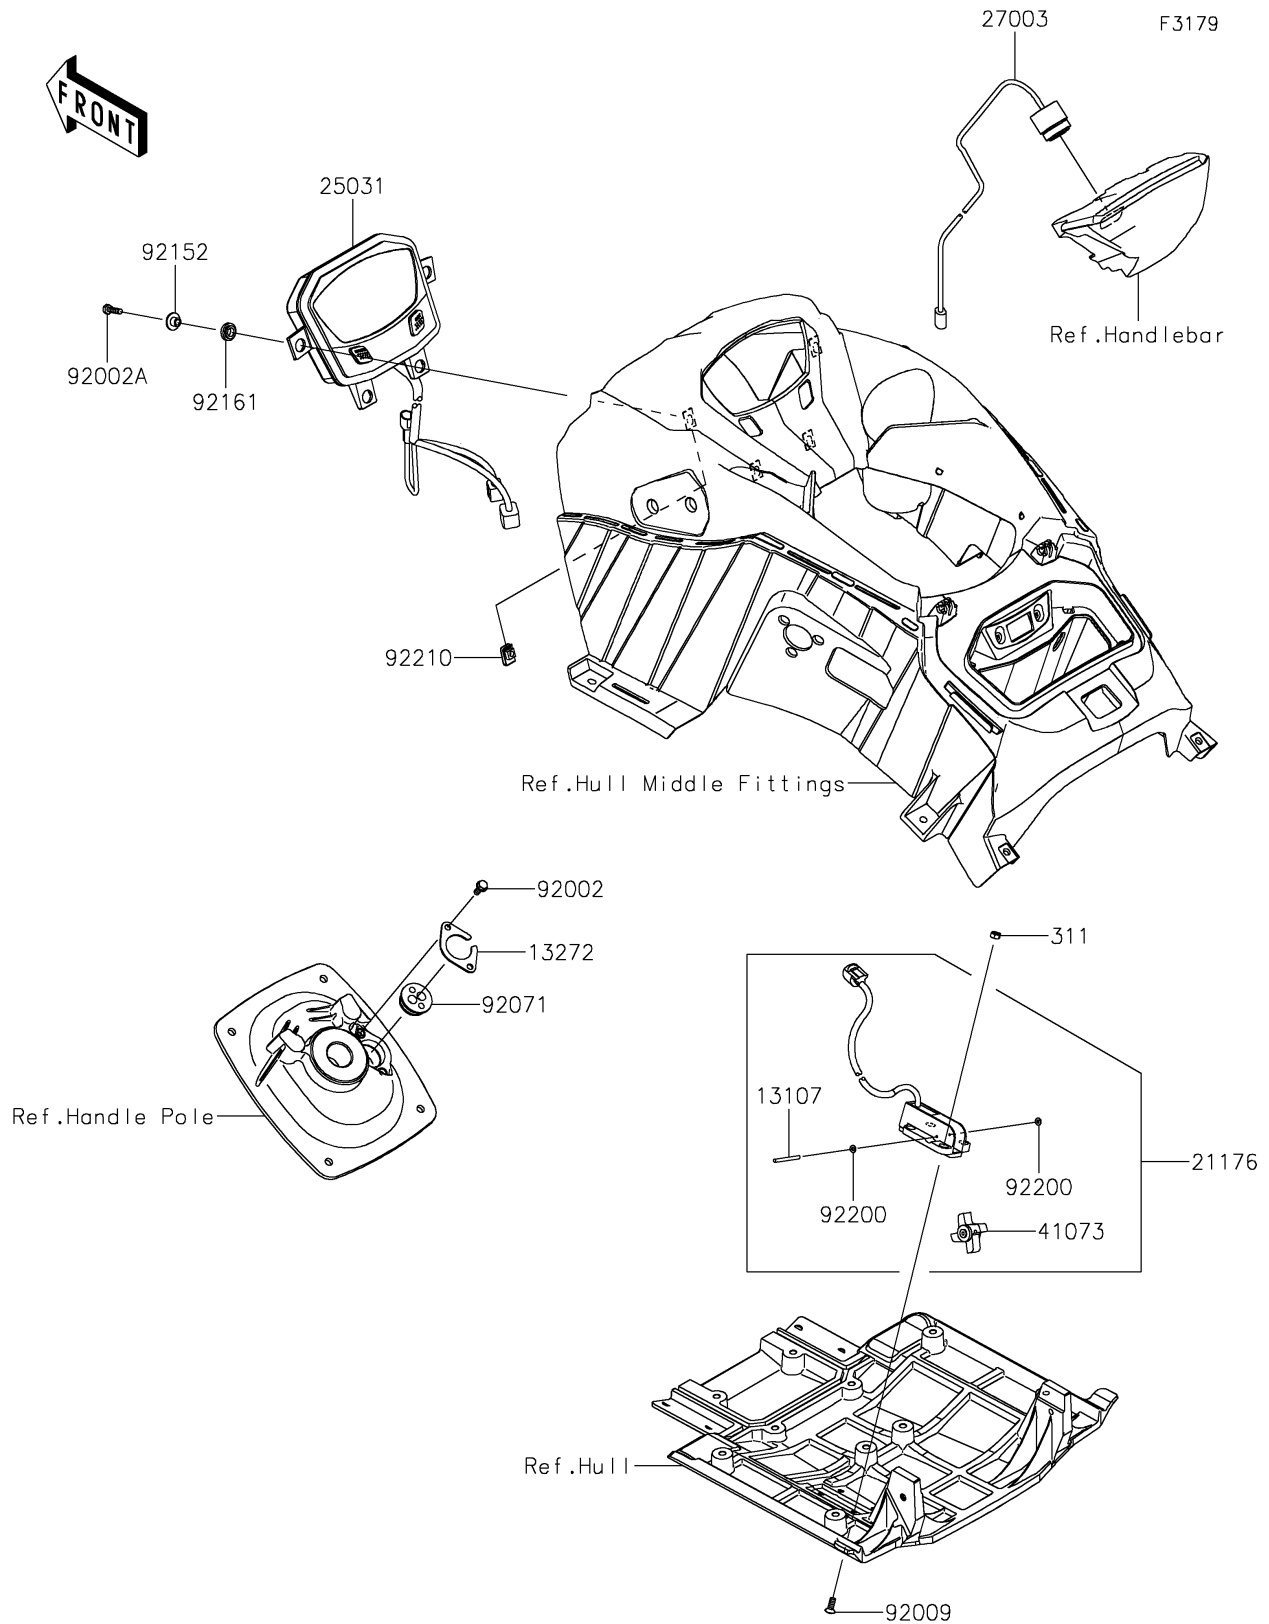

# 2024 JET SKI® STX® 160 PARTS DIAGRAM

Meters

## 2024 JET SKI® STX® 160 PARTS LIST

Meters

ITEM NAME	PART NUMBER	QUANTITY
SHAFT (Ref # 13107)	13107-3807	1
PLATE (Ref # 13272)	13272-3729	1
SENSOR,SPEED (Ref # 21176)	21176-3775	1
METER-ASSY (Ref # 25031)	25031-0859	1
HORN (Ref # 27003)	27003-0170	1
WHEEL-ASSY,PADDLE (Ref # 41073)	41073-3701	1
BOLT,6X16 (Ref # 92002)	92002-3728	2
BOLT,6X20 (Ref # 92002A)	92002-3755	4
SCREW,6X16 (Ref # 92009)	92009-3703	4
GROMMET,HARNESS (Ref # 92071)	92071-3790	1
COLLAR (Ref # 92152)	92152-1740	4
DAMPER (Ref # 92161)	92161-0117	4
WASHER (Ref # 92200)	92200-3805	2
NUT,6MM (Ref # 92210)	92210-3768	4
NUT-HEX,6MM (Ref # 311)	311R0600	4