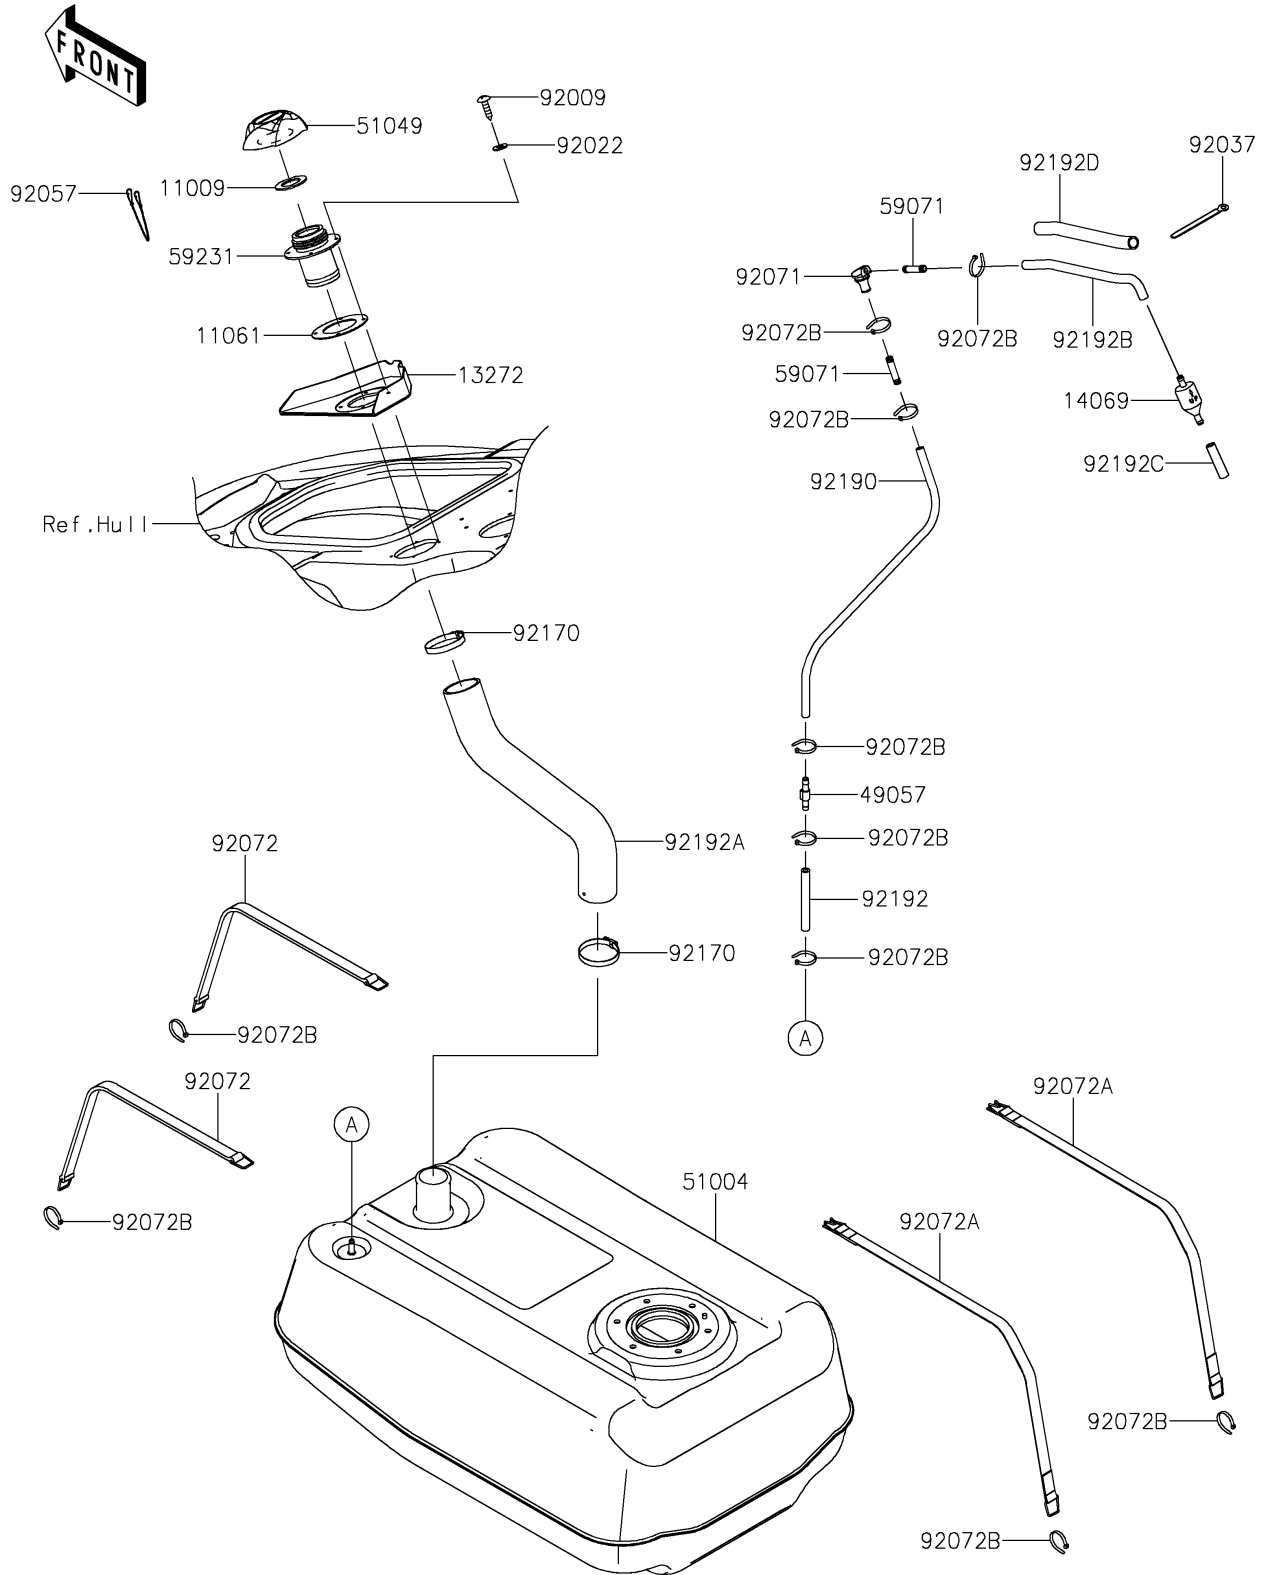

# 2024 JET SKI® STX® 160 PARTS DIAGRAM

Fuel Tank

F3173

## 2024 JET SKI® STX® 160 PARTS LIST

### Fuel Tank

ITEM NAME	PART NUMBER	QUANTITY
GASKET,TANK CAP (Ref # 11009)	11009-3020	1
GASKET (Ref # 11061)	11061-3701	1
PLATE,FUEL-GUARD (Ref # 13272)	13272-2890	1
BREATHER,FUEL TANK (Ref # 14069)	14069-1004	1
VALVE-RELIEF (Ref # 49057)	49057-0002	1
TANK-FUEL (Ref # 51004)	51004-0025	1
CAP-TANK,FUEL (Ref # 51049)	51049-0712	1
JOINT (Ref # 59071)	59071-3764	2
FILLER,FUEL TANK (Ref # 59231)	59231-3734	1
SCREW,TAPPING,4X16 (Ref # 92009)	92009-3849	4
WASHER (Ref # 92022)	92022-563	4
CLAMP,L=100 (Ref # 92037)	92037-3736	1
CHAIN,COVER,L=100 (Ref # 92057)	92057-3704	1
GROMMET (Ref # 92071)	92071-3841	1
BAND (Ref # 92072)	92072-3845	2
BAND (Ref # 92072A)	92072-3850	2
BAND,L=100.08 (Ref # 92072B)	92072-3882	10
CLAMP (Ref # 92170)	92170-1674	2
TUBE,5.8X10.8X500 (Ref # 92190)	92190-3846	1
TUBE,5.8X11X100 (Ref # 92192)	92192-1795	1
TUBE,FUEL TANK-FILLER (Ref # 92192A)	92192-1988	1
TUBE,BREATHER (Ref # 92192B)	92192-2519	1
TUBE,BREATHER,7.5X12.5X50 (Ref # 92192C)	92192-2520	1
TUBE,CORRUGATE (Ref # 92192D)	92192-3708	1