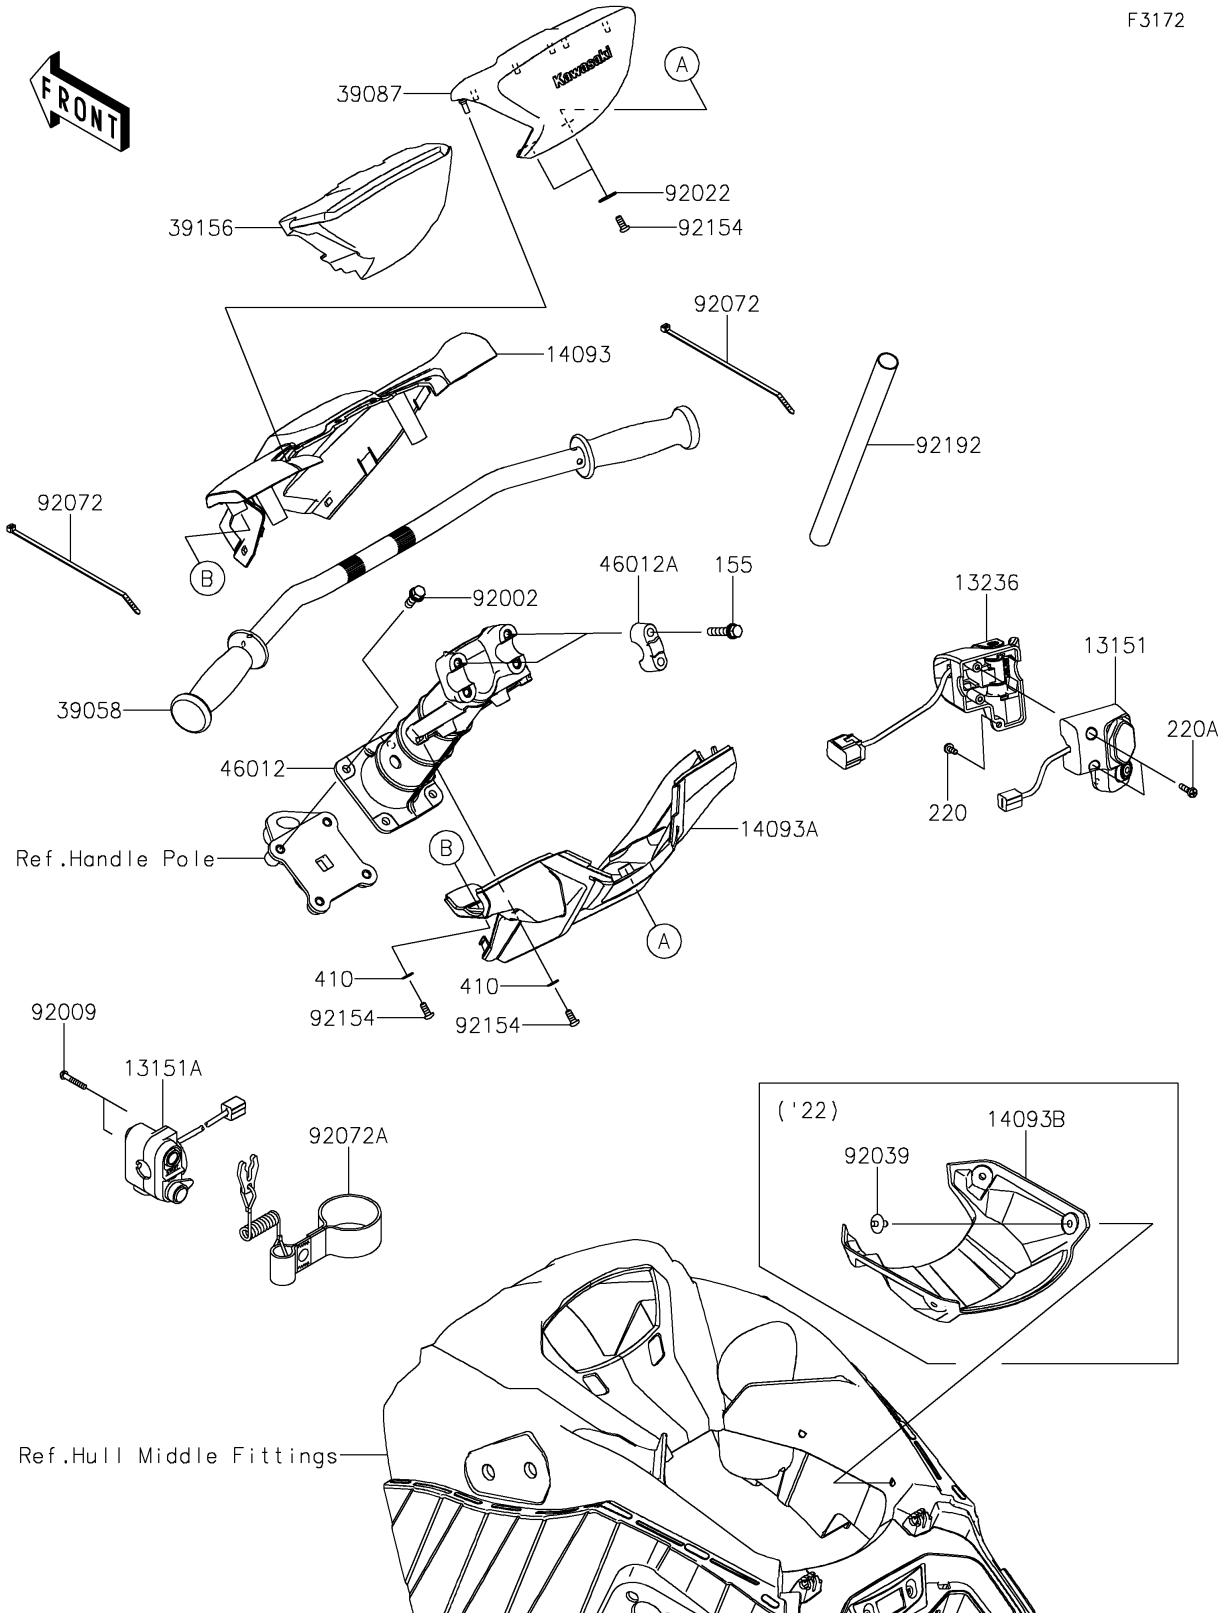

2024 JET SKI® STX® 160 PARTS DIAGRAM

Handlebar

F3172

2024 JET SKI® STX® 160 PARTS LIST

Handlebar

ITEM NAME	PART NUMBER	QUANTITY
SWITCH-COMP (Ref # 13151)	13151-0586	1
SWITCH-COMP,STOP&START (Ref # 13151A)	13151-3722	1
LEVER-COMP,THROTTLE (Ref # 13236)	13236-0820	1
COVER,HOLDER,FR (Ref # 14093)	14093-0900	1
COVER,HOLDER,RR (Ref # 14093A)	14093-0901	1
COVER,HANDLE POLE (Ref # 14093B)	14093-1270	1
HANDLE-COMP,F.BLACK (Ref # 39058)	39058-0040-6Z	1
PAD-HANDLE,GRAY (Ref # 39087)	39087-0014-66L	1
PAD,INNER (Ref # 39156)	39156-2457	1
HOLDER-HANDLE (Ref # 46012)	46012-0394	1
HOLDER-HANDLE,UPP (Ref # 46012A)	46012-3720	2
BOLT,8X25 (Ref # 92002)	92002-3774	4
SCREW,5X30 (Ref # 92009)	92009-3836	2
WASHER,6.5X20X1.5 (Ref # 92022)	92022-3710	2
RIVET (Ref # 92039)	92039-3785	4
BAND,L=188.85 (Ref # 92072)	92072-0105	2
BAND,TETHER SWITCH (Ref # 92072A)	92072-0891	1
BOLT,SOCKET,6X14 (Ref # 92154)	92154-3988	8
TUBE,35X37X200 (Ref # 92192)	92192-1990	1
BOLT-WSP-SMALL,8X40 (Ref # 155)	155R0840	4
SCREW-PAN-CROS,5X14 (Ref # 220)	220R0514	1
SCREW-PAN-CROS,5X25 (Ref # 220A)	220R0525	2
WASHER-PLAIN-SMALL,6MM (Ref # 410)	410S0600	6