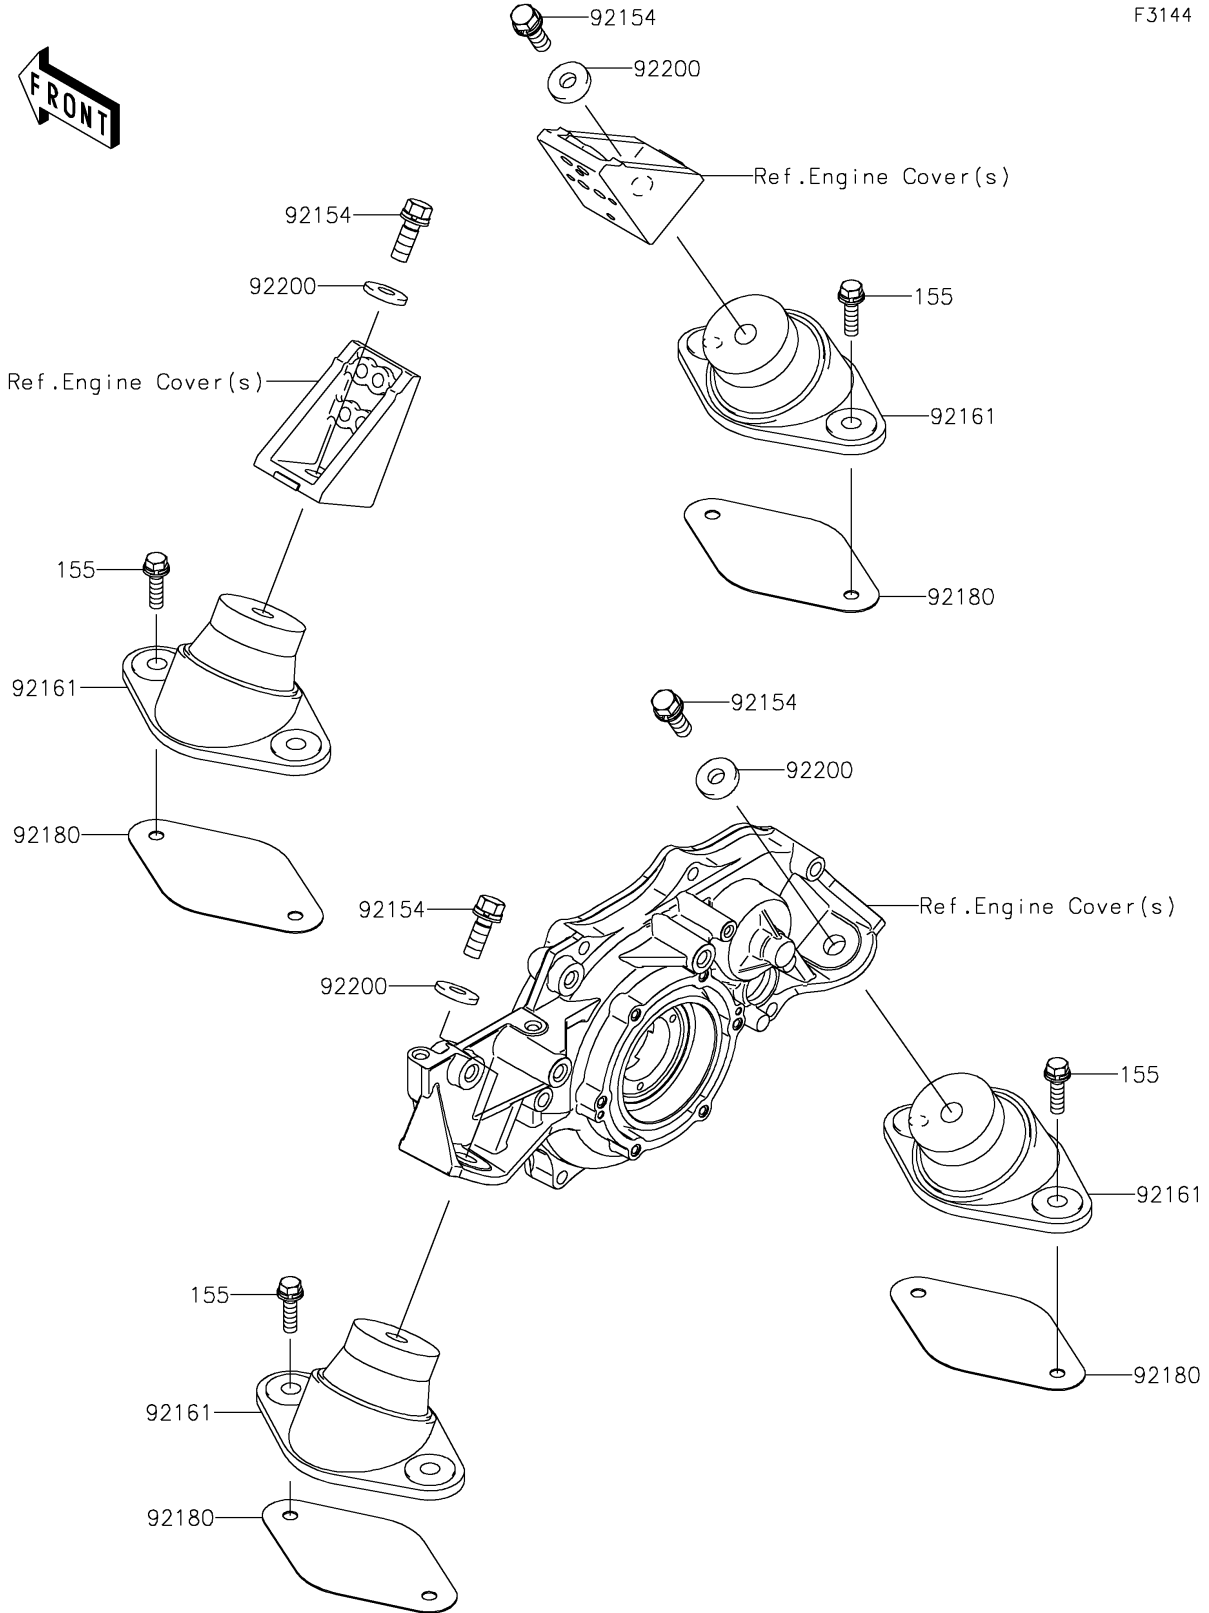

# 2024 JET SKI® STX® 160 PARTS DIAGRAM

## Engine Mount

F3144

## 2024 JET SKI® STX® 160 PARTS LIST

### Engine Mount

ITEM NAME	PART NUMBER	QUANTITY
BOLT,WSP,10X30 (Ref # 92154)	92154-3715	4
DAMPER,ENGINE MOUNT (Ref # 92161)	92161-3789	4
SHIM,T=1.0 (Ref # 92180)	92180-3716	AR
WASHER,10.5X26X4 (Ref # 92200)	92200-3798	4
BOLT-WSP-SMALL,8X30 (Ref # 155)	155R0830	8