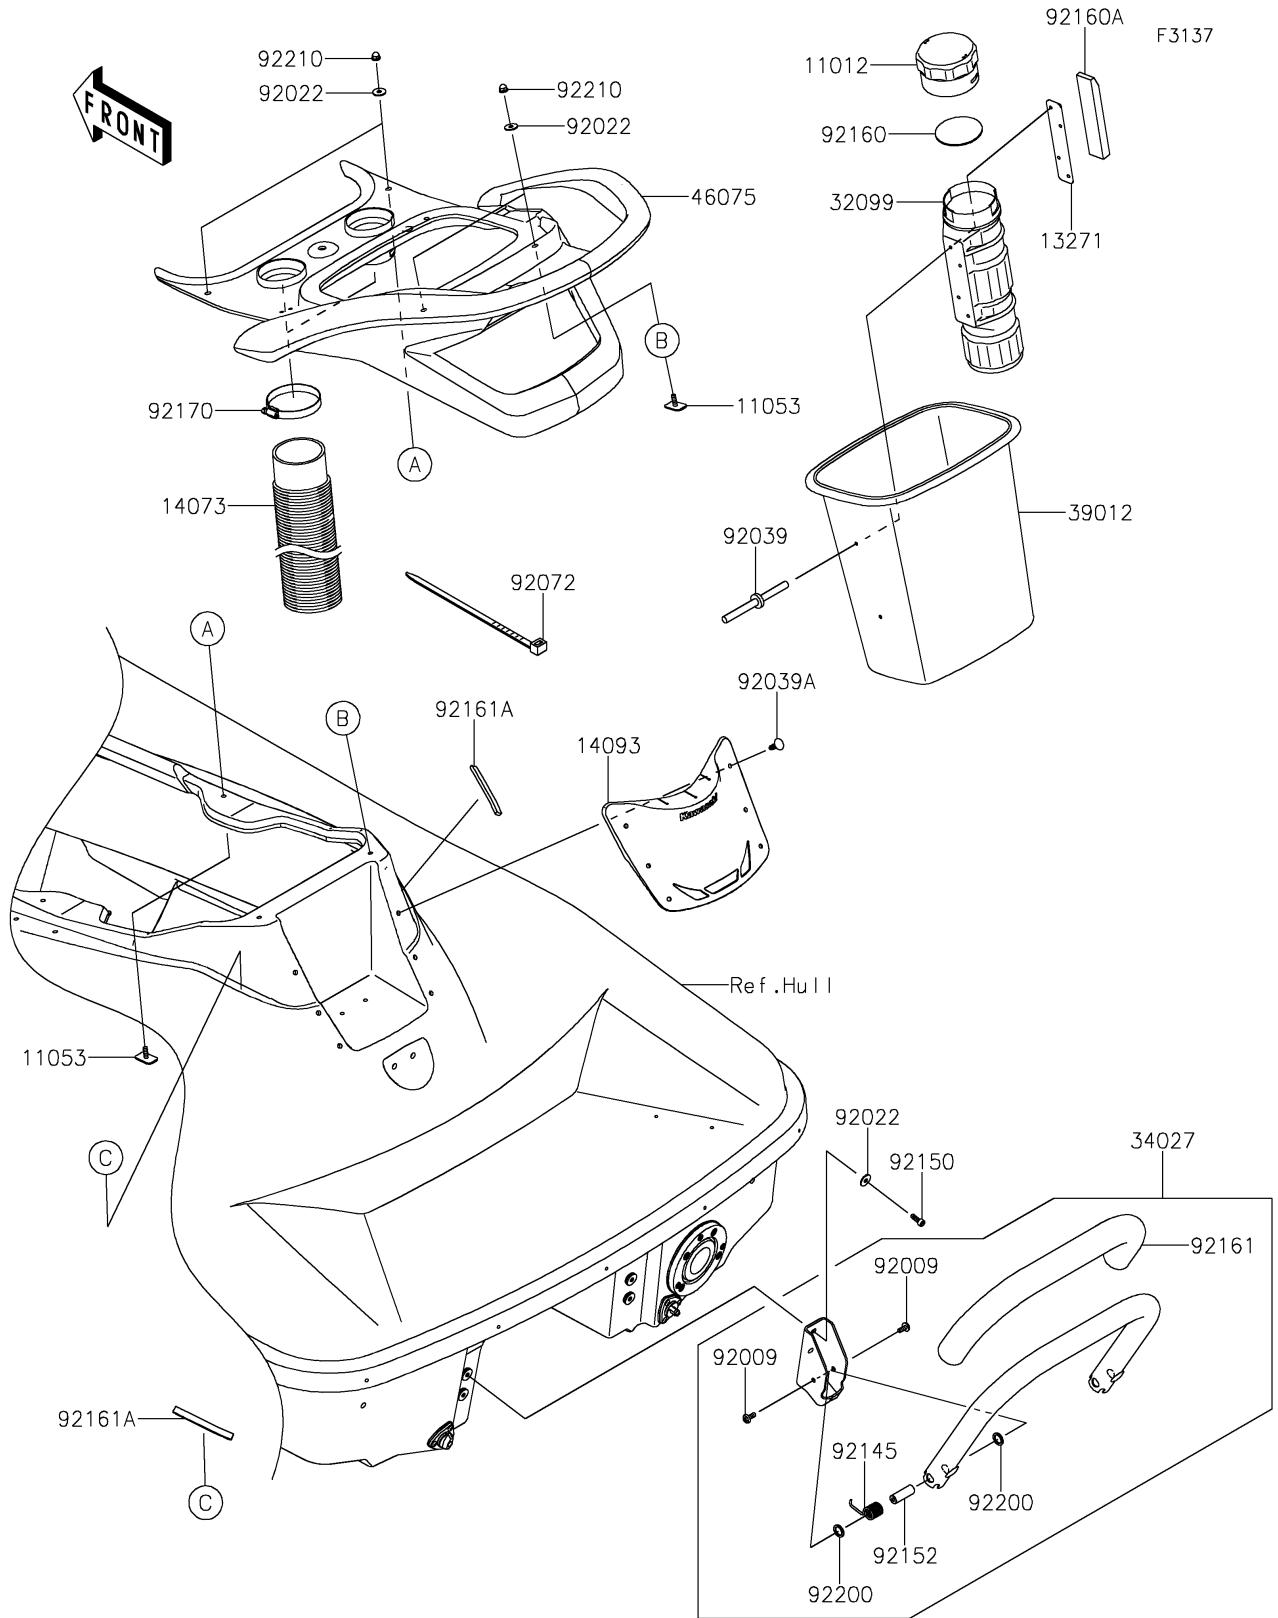

# 2024 JET SKI® STX® 160 PARTS DIAGRAM

## Hull Rear Fittings

### Hull Rear Fittings

ITEM NAME	PART NUMBER	QUANTITY
CAP,FIRE EXTINGUISHER (Ref # 11012)	11012-3766	1
BRACKET (Ref # 11053)	11053-3776	4
PLATE,FIRE EXTINGUISHER (Ref # 13271)	13271-3775	1
DUCT (Ref # 14073)	14073-0868	2
COVER,RR,STORAGE (Ref # 14093)	14093-0904	1
CASE,FIRE EXTINGUISHER (Ref # 32099)	32099-3769	1
STEP-ASSY (Ref # 34027)	34027-0015	1
CASE-STORAGE,RR (Ref # 39012)	39012-0031	1
GRIP,RR (Ref # 46075)	46075-0640	1
SCREW,6X15 (Ref # 92009)	92009-3830	4
WASHER,6.5X20X1.5 (Ref # 92022)	92022-3710	8
RIVET (Ref # 92039)	92039-3783	2
RIVET (Ref # 92039A)	92039-3788	6
BAND,L=608.22 (Ref # 92072)	92072-3884	1
SPRING (Ref # 92145)	92145-0896	2
BOLT,SOCKET,6X18 (Ref # 92150)	92150-3775	4
COLLAR (Ref # 92152)	92152-1593	2
DAMPER (Ref # 92160)	92160-3814	1
DAMPER (Ref # 92160A)	92160-3821	1
DAMPER (Ref # 92161)	92161-1427	1
DAMPER (Ref # 92161A)	92161-2345	2
CLAMP (Ref # 92170)	92170-1679	2
WASHER,14.5X20X1.5 (Ref # 92200)	92200-3793	4
NUT,CAP,6MM (Ref # 92210)	92210-3785	4