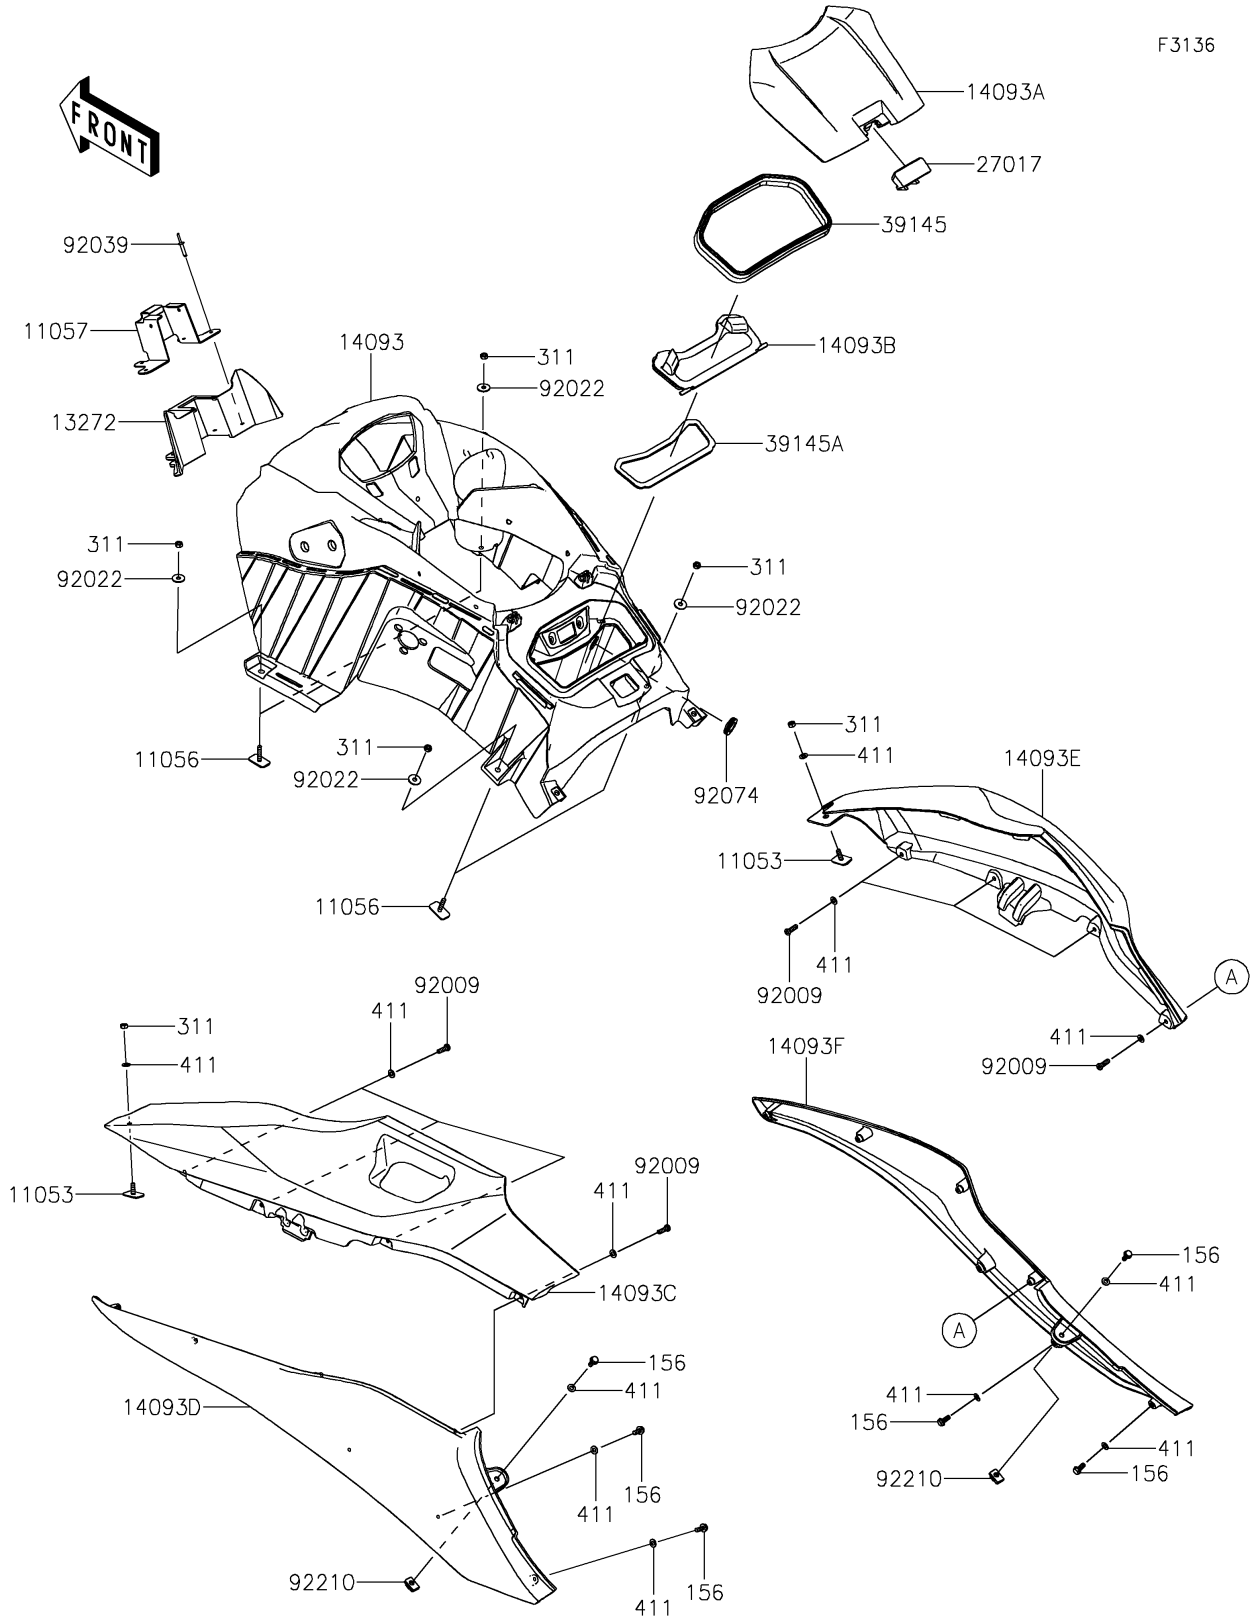

2024 JET SKI® STX® 160 PARTS DIAGRAM

Hull Middle Fittings

F3136

2024 JET SKI® STX® 160 PARTS LIST

Hull Middle Fittings

ITEM NAME	PART NUMBER	QUANTITY
BRACKET (Ref # 11053)	11053-3776	2
BRACKET (Ref # 11056)	11056-3724	4
BRACKET (Ref # 11057)	11057-7457	1
PLATE (Ref # 13272)	13272-2736	1
COVER,METER (Ref # 14093)	14093-0881	1
COVER,STRAGE,CNT,C.WHITE (Ref # 14093A)	14093-0883-57Z	1
COVER,INNER,CNT (Ref # 14093B)	14093-0885	1
COVER,LH,UPP,C.WHITE (Ref # 14093C)	14093-0886-57Z	1
COVER,LH,LWR,V.BLUE (Ref # 14093D)	14093-0888-40D	1
COVER,RH,UPP,C.WHITE (Ref # 14093E)	14093-0890-57Z	1
COVER,RH,LWR,V.BLUE (Ref # 14093F)	14093-0892-40D	1
LOCK,CNT STRAGE (Ref # 27017)	27017-0554	1
TRIM-SEAL,STRAGE,CNT (Ref # 39145)	39145-0716	1
TRIM-SEAL,INNER,CNT (Ref # 39145A)	39145-0717	1
SCREW,TAPPING,6X20 (Ref # 92009)	92009-3842	8
WASHER,6.5X20X1.5 (Ref # 92022)	92022-3710	4
RIVET (Ref # 92039)	92039-3771	4
PLUG,25X2.5 (Ref # 92074)	92074-027	1
NUT,6MM (Ref # 92210)	92210-3768	2
BOLT-WP,6X16 (Ref # 156)	156R0616	6
NUT-HEX,6MM (Ref # 311)	311R0600	6
WASHER-PLAIN,6MM (Ref # 411)	411S0600	16