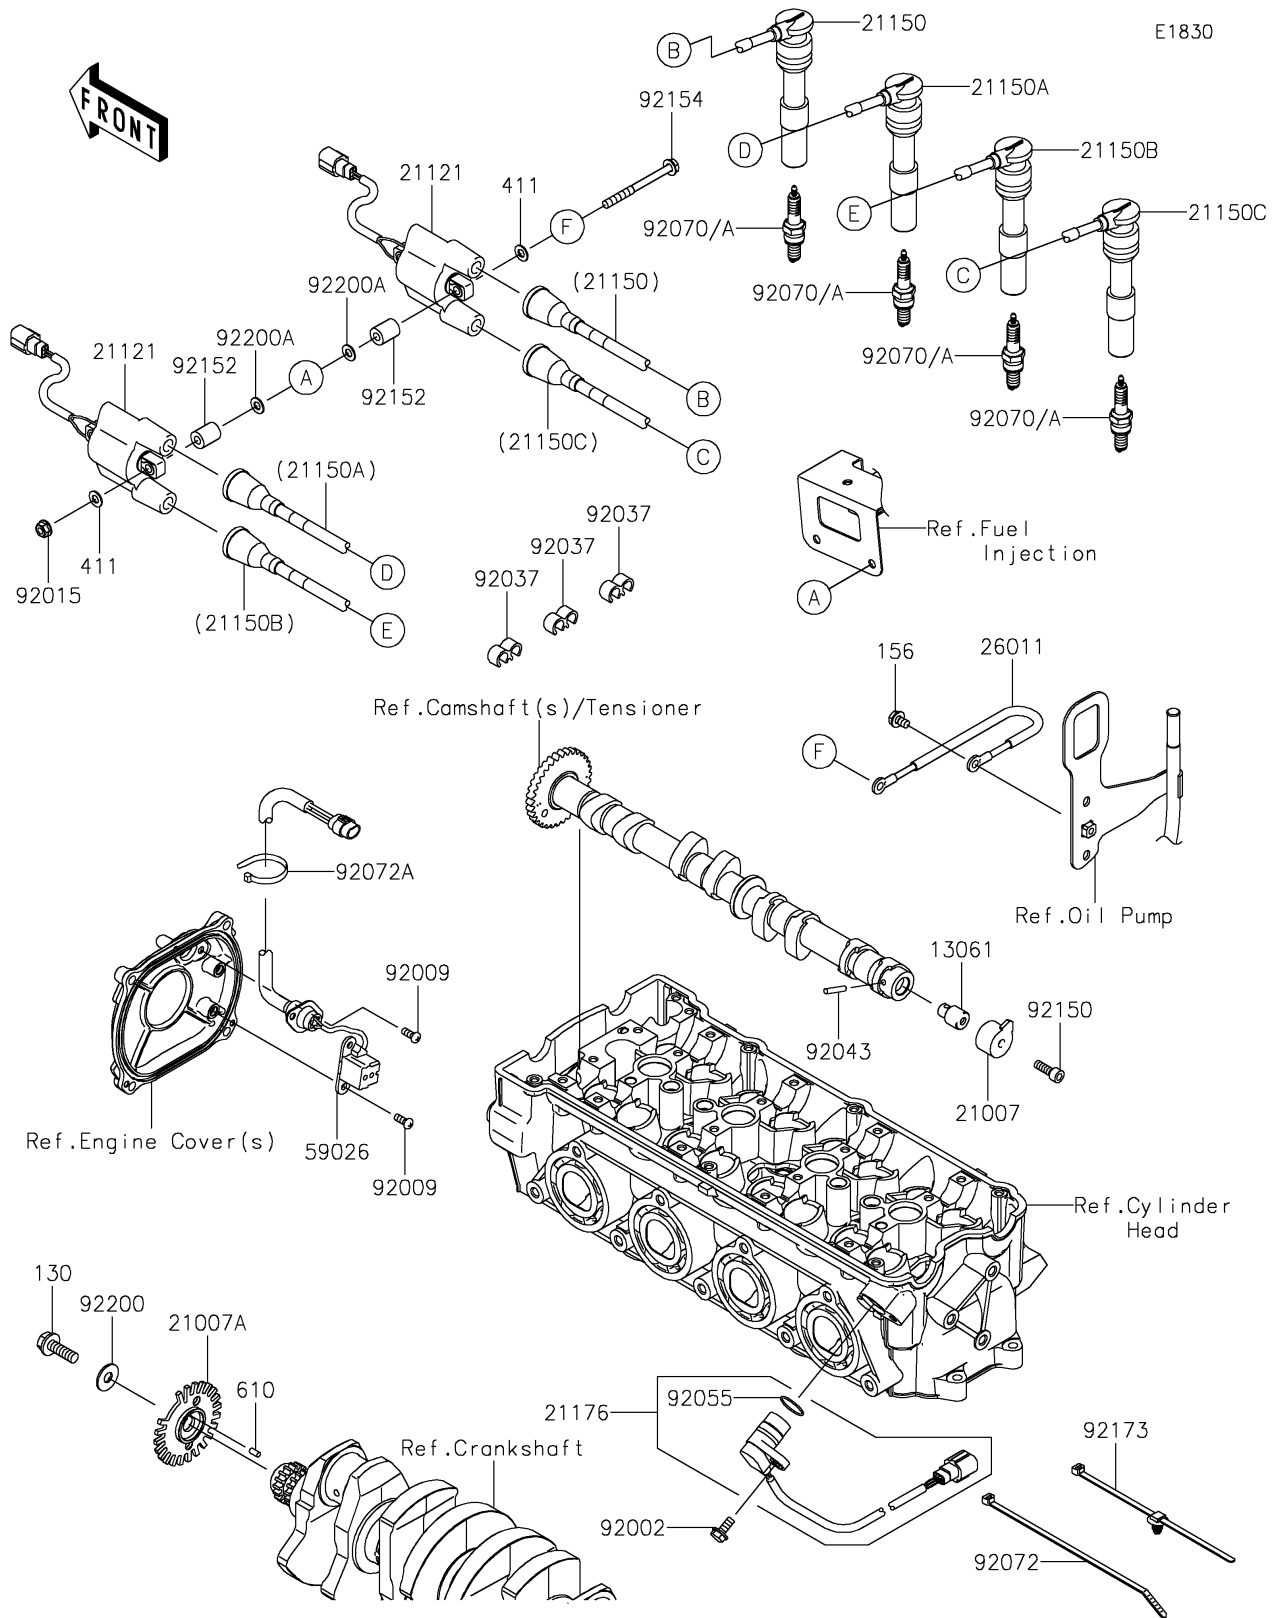

2024 JET SKI® STX® 160 PARTS DIAGRAM

Ignition System

2024 JET SKI® STX® 160 PARTS LIST

Ignition System

ITEM NAME	PART NUMBER	QUANTITY
BOSS,CAM SENSOR (Ref # 13061)	13061-1687	1
ROTOR,EX CAM (Ref # 21007)	21007-3742	1
ROTOR,PULSING (Ref # 21007A)	21007-3744	1
COIL-IGNITION (Ref # 21121)	21121-0744	2
CORD-ASSY,#1,L=340 (Ref # 21150)	21150-0006	1
CORD-ASSY,#2,L=450 (Ref # 21150A)	21150-0007	1
CORD-ASSY,#3,L=540 (Ref # 21150B)	21150-0008	1
CORD-ASSY,#4,L=600 (Ref # 21150C)	21150-0009	1
SENSOR,CAM ANGLE (Ref # 21176)	21176-1077	1
WIRE-LEAD (Ref # 26011)	26011-1905	1
COIL-PULSING (Ref # 59026)	59026-3702	1
BOLT,6X16 (Ref # 92002)	92002-3728	1
SCREW,5X12 (Ref # 92009)	92009-1296	4
NUT,LOCK,6MM (Ref # 92015)	92015-3766	2
CLAMP,CORD (Ref # 92037)	92037-1603	3
PIN (Ref # 92043)	92043-1575	1
RING-O (Ref # 92055)	92055-1639	1
PLUG-SPARK,CR9EKB(NGK) (Ref # 92070)	92070-0050	4
PLUG-SPARK,CR8EKB(NGK) (Ref # 92070A)	92070-0708	4
BAND,L=188.85 (Ref # 92072)	92072-0105	1
BAND,L=152 (Ref # 92072A)	92072-3874	1
BOLT,6X18 (Ref # 92150)	92150-1645	1
COLLAR (Ref # 92152)	92152-3738	4
BOLT,6X70 (Ref # 92154)	92154-4158	2
CLAMP (Ref # 92173)	92173-0742	1
WASHER,8.0X22.0X1.5 (Ref # 92200)	92200-0174	1
WASHER,6.5X14X1 (Ref # 92200A)	92200-1388	4
BOLT-FLANGED,8X25 (Ref # 130)	130CD0825	1
BOLT-WP,6X10 (Ref # 156)	156R0610	1

2024 JET SKI® STX® 160 PARTS LIST

Ignition System

ITEM NAME	PART NUMBER	QUANTITY
WASHER-PLAIN,6MM (Ref # 411)	411S0600	2
ROLLER,4X8 (Ref # 610)	610A0408	1