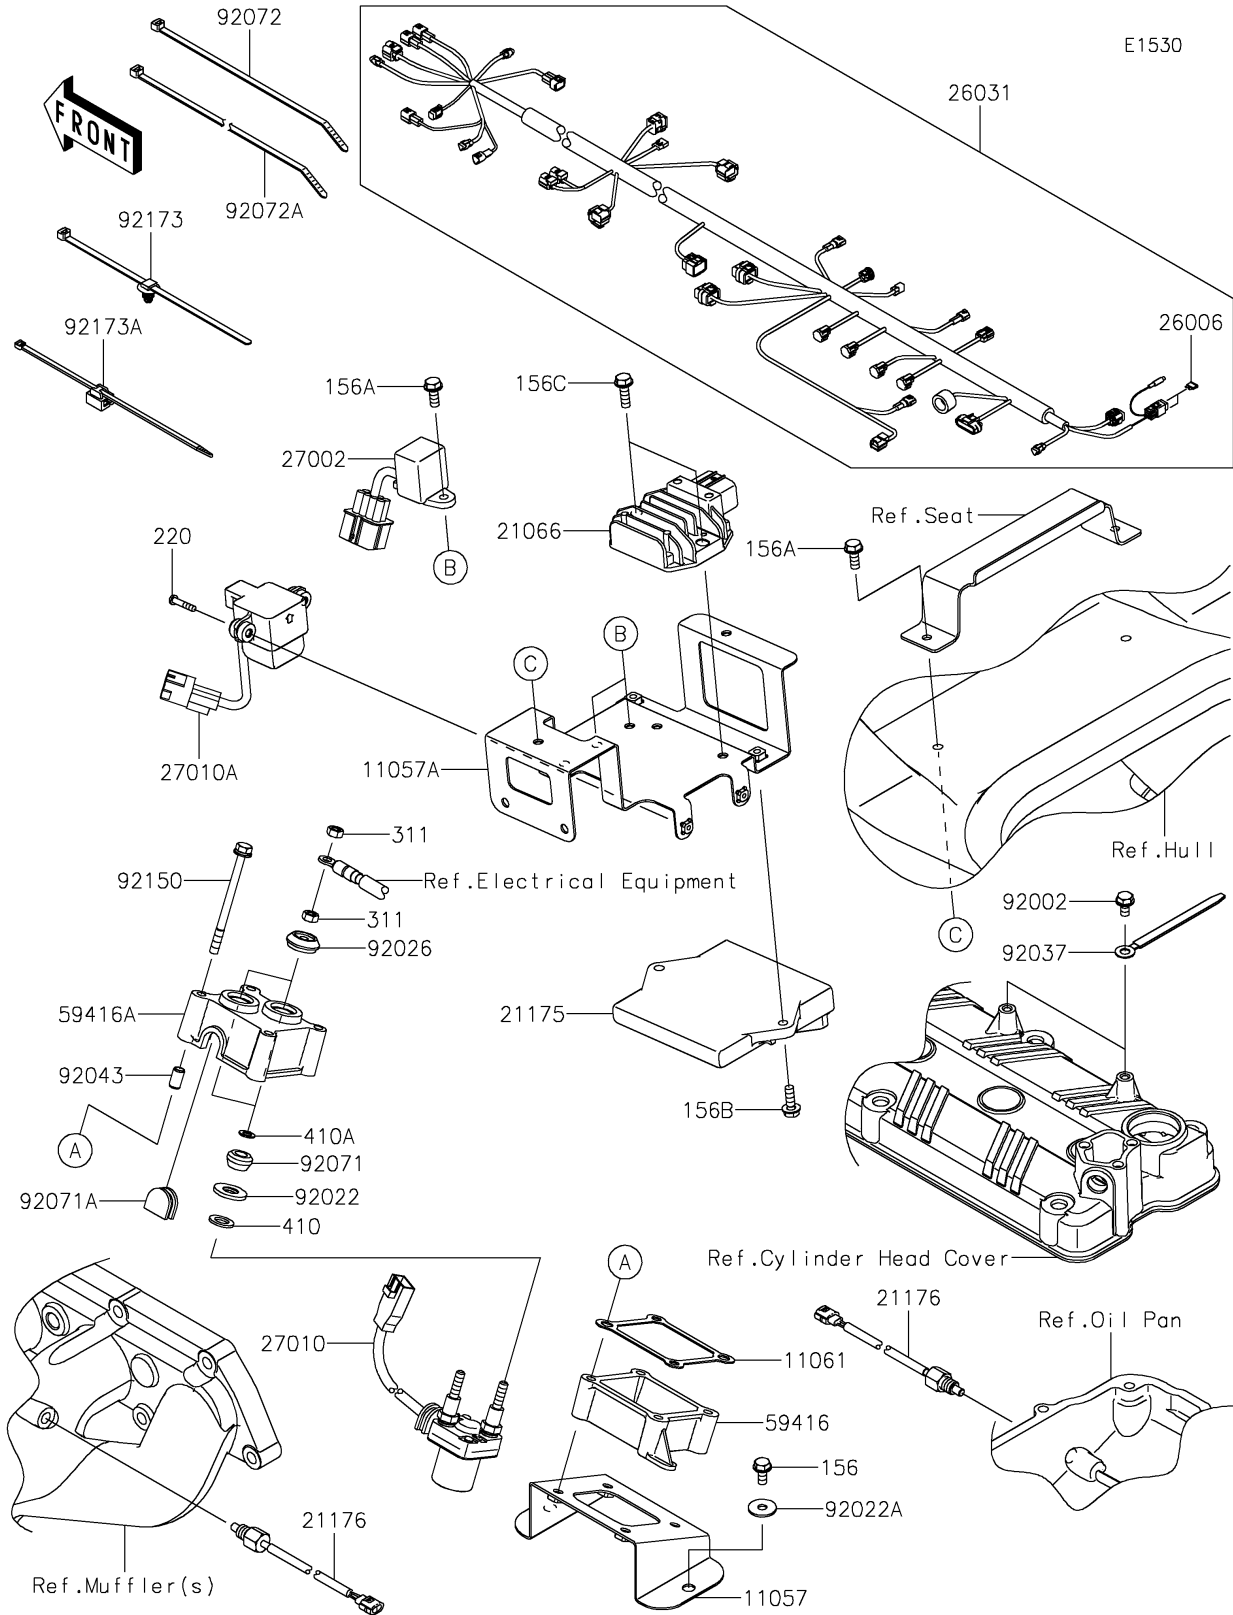

2024 JET SKI® STX® 160 PARTS DIAGRAM

Fuel Injection

2024 JET SKI® STX® 160 PARTS LIST

Fuel Injection

ITEM NAME	PART NUMBER	QUANTITY
BRACKET,ELECTRIC CASE (Ref # 11057)	11057-0452	1
BRACKET,ECU&RELAY (Ref # 11057A)	11057-2560	1
GASKET (Ref # 11061)	11061-1528	1
REGULATOR-VOLTAGE (Ref # 21066)	21066-0755	1
CONTROL UNIT-ELECTRONIC (Ref # 21175)	21175-1530	1
SENSOR,TEMP (Ref # 21176)	21176-0741	2
FUSE,MINI BLADE,20A,YELLOW (Ref # 26006)	26006-3704	2
HARNESS,MAIN (Ref # 26031)	26031-2609	1
RELAY-ASSY (Ref # 27002)	27002-3703	2
SWITCH,MAGNETIC (Ref # 27010)	27010-0860	1
SWITCH,VDS (Ref # 27010A)	27010-3785	1
CASE-ELECTRIC (Ref # 59416)	59416-3765	1
CASE-ELECTRIC (Ref # 59416A)	59416-3766	1
BOLT,6X12 (Ref # 92002)	92002-3763	2
WASHER (Ref # 92022)	92022-3035	2
WASHER,6.5X20X1.5 (Ref # 92022A)	92022-3710	2
SPACER (Ref # 92026)	92026-3703	2
CLAMP,L=100 (Ref # 92037)	92037-3736	2
PIN (Ref # 92043)	92043-3715	2
GROMMET (Ref # 92071)	92071-3004	2
GROMMET (Ref # 92071A)	92071-3837	1
BAND,L=188.85 (Ref # 92072)	92072-0105	3
BAND,L=372.24 (Ref # 92072A)	92072-3883	2
BOLT,6X80 (Ref # 92150)	92150-3711	4
CLAMP (Ref # 92173)	92173-0742	2
CLAMP (Ref # 92173A)	92173-1578	2
BOLT-WP,6X14 (Ref # 156)	156R0614	2
BOLT-WP,6X16 (Ref # 156A)	156R0616	4
BOLT-WP,6X18 (Ref # 156B)	156R0618	2

2024 JET SKI® STX® 160 PARTS LIST

Fuel Injection

ITEM NAME	PART NUMBER	QUANTITY
BOLT-WP,6X20 (Ref # 156C)	156R0620	2
SCREW-PAN-CROS,4X20 (Ref # 220)	220R0420	2
NUT-HEX,6MM (Ref # 311)	311R0600	4
WASHER-PLAIN-SMALL,10MM (Ref # 410)	410AA1000	2
WASHER-PLAIN-SMALL,6MM (Ref # 410A)	410S0600	2