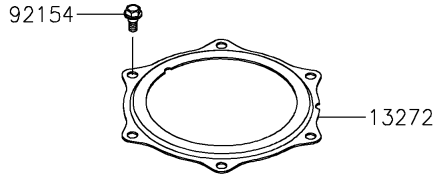

2024 JET SKI® STX® 160 PARTS DIAGRAM

Fuel Pump

E1520

2024 JET SKI® STX® 160 PARTS LIST

Fuel Pump

ITEM NAME	PART NUMBER	QUANTITY
PLATE (Ref # 13272)	13272-2589	1
FILTER-FUEL (Ref # 49019)	49019-0034	1
PUMP-FUEL (Ref # 49040)	49040-0826	1
TUBE-ASSY (Ref # 51044)	51044-1244	1
CHAMBER-FUEL (Ref # 51072)	51072-0008	1
BOLT,FUEL PUMP (Ref # 92154)	92154-3856	6
O RING (Ref # 670)	670E5090	1