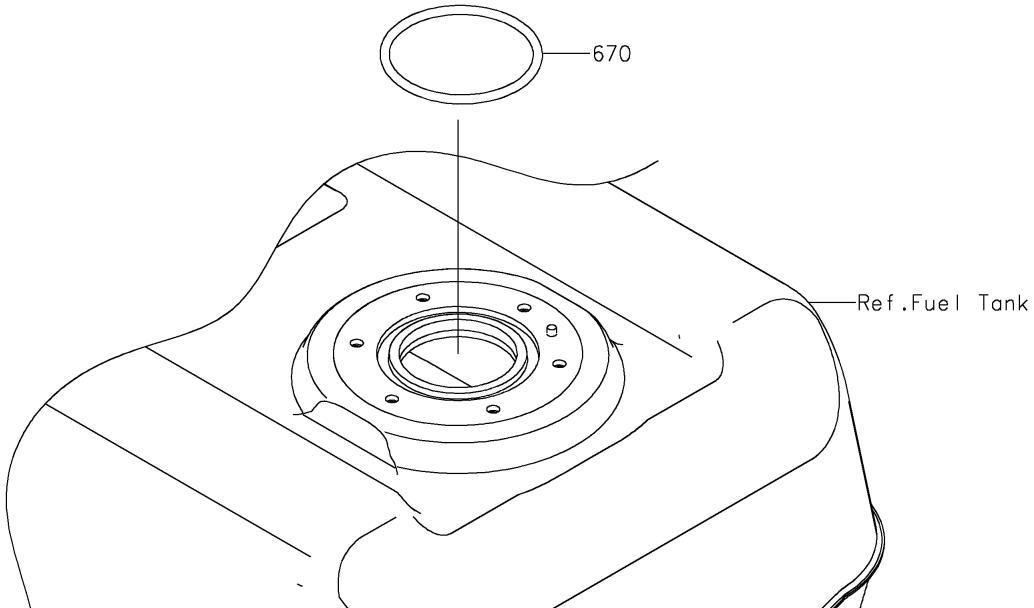

2024 JET SKI® STX® 160 PARTS DIAGRAM

Fuel Pump

E1520

2024 JET SKI® STX® 160 PARTS LIST

Fuel Pump

ITEM NAME	PART NUMBER	QUANTITY
PLATE (Ref # 13272)	13272-2589	1
FILTER-FUEL (Ref # 49019)	49019-0034	1
PUMP-FUEL (Ref # 49040)	49040-0826	1
TUBE-ASSY (Ref # 51044)	51044-1244	1
CHAMBER-FUEL (Ref # 51072)	51072-0008	1
BOLT,FUEL PUMP (Ref # 92154)	92154-3856	6
O RING (Ref # 670)	670E5090	1