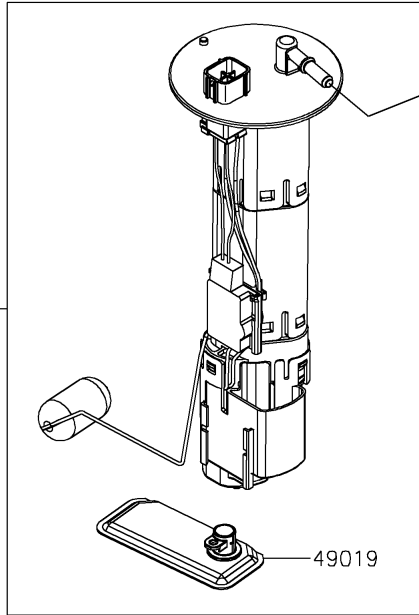

2024 JET SKI® STX® 160 PARTS DIAGRAM

Fuel Pump

E1520

2024 JET SKI® STX® 160 PARTS LIST

Fuel Pump

ITEM NAME	PART NUMBER	QUANTITY
PLATE (Ref # 13272)	13272-2589	1
FILTER-FUEL (Ref # 49019)	49019-0034	1
PUMP-FUEL (Ref # 49040)	49040-0826	1
TUBE-ASSY (Ref # 51044)	51044-1244	1
CHAMBER-FUEL (Ref # 51072)	51072-0008	1
BOLT,FUEL PUMP (Ref # 92154)	92154-3856	6
O RING (Ref # 670)	670E5090	1