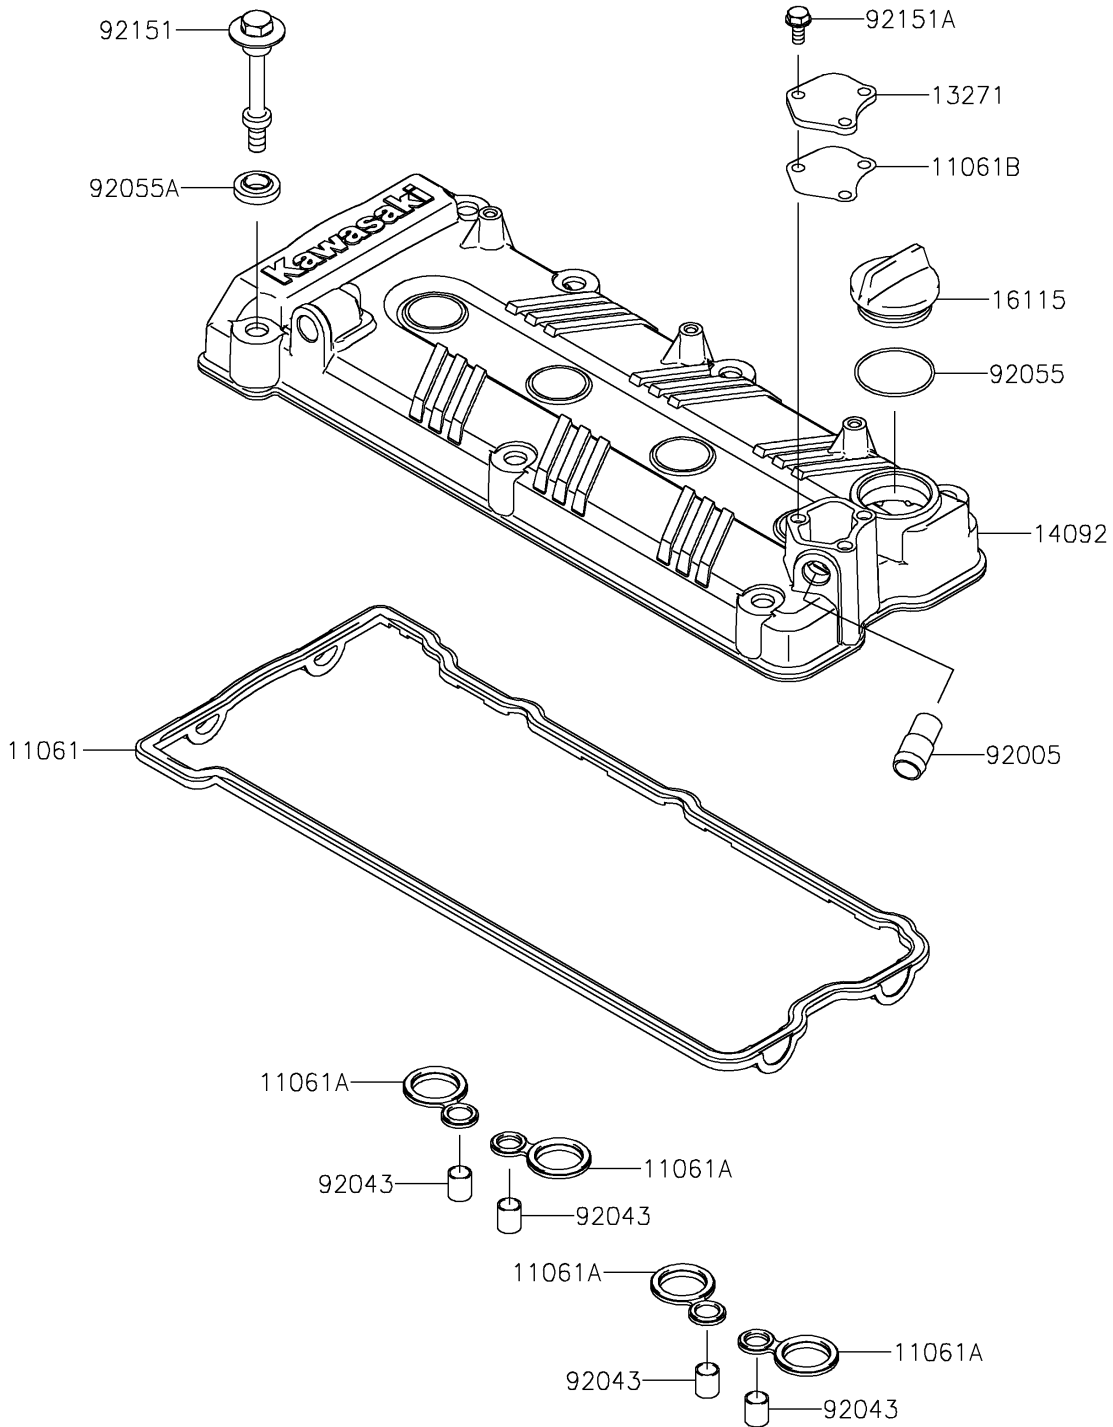

2024 JET SKI® STX® 160 PARTS DIAGRAM

Cylinder Head Cover

E1112

2024 JET SKI® STX® 160 PARTS LIST

Cylinder Head Cover

ITEM NAME	PART NUMBER	QUANTITY
GASKET,HEAD COVER (Ref # 11061)	11061-0090	1
GASKET,SPARK PLUG HOLE (Ref # 11061A)	11061-0105	4
GASKET,PLATE (Ref # 11061B)	11061-0814	1
PLATE (Ref # 13271)	13271-3898	1
COVER,HEAD (Ref # 14092)	14092-0836	1
CAP-OIL FILLER (Ref # 16115)	16115-1064	1
FITTING (Ref # 92005)	92005-3741	1
PIN,10.1X12X14 (Ref # 92043)	92043-4009	4
RING-O,38X1.9 (Ref # 92055)	92055-1295	1
RING-O,HEAD COVER BOLT (Ref # 92055A)	92055-1352	7
BOLT,HEAD COVER (Ref # 92151)	92151-1221	7
BOLT,6X14 (Ref # 92151A)	92151-3788	3