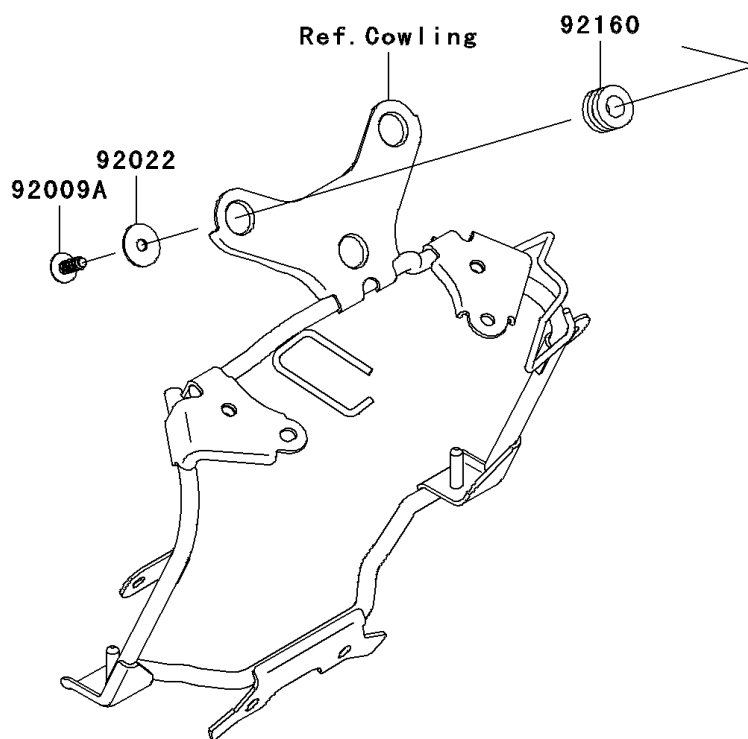

2009 Z1000 (European) PARTS DIAGRAM

Meter(s)

F2530

2009 Z1000 (European) PARTS LIST

Meter(s)

ITEM NAME	PART NUMBER	QUANTITY
COVER,METER,LWR (Ref # 14091)	14091-0711	1
COVER-METER CASE,UPP (Ref # 25023)	25023-0027	1
METER-ASSY,TACHO&LCD (Ref # 25031)	25031-0116	1
METER,TACHO&LCD (Ref # 28011)	28011-0071	1
SCREW,TAPPING,3X16 (Ref # 92009)	92009-1164	1
SCREW,TAPPING,5X14 (Ref # 92009A)	92009-1197	1
WASHER,5.5X20X1.2 (Ref # 92022)	92022-1405	1
DAMPER (Ref # 92160)	92160-1167	1