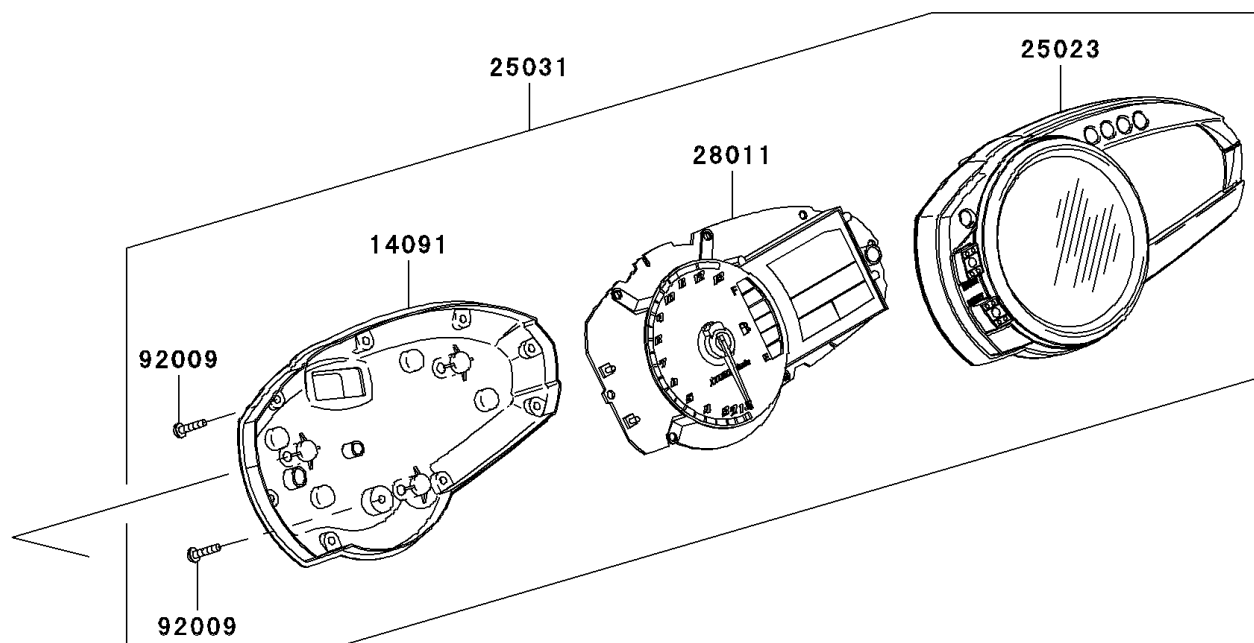

2009 Z1000 (European) PARTS DIAGRAM

Meter(s)

F2530

2009 Z1000 (European) PARTS LIST

Meter(s)

ITEM NAME	PART NUMBER	QUANTITY
COVER,METER,LWR (Ref # 14091)	14091-0711	1
COVER-METER CASE,UPP (Ref # 25023)	25023-0027	1
METER-ASSY,TACHO&LCD (Ref # 25031)	25031-0116	1
METER,TACHO&LCD (Ref # 28011)	28011-0071	1
SCREW,TAPPING,3X16 (Ref # 92009)	92009-1164	1
SCREW,TAPPING,5X14 (Ref # 92009A)	92009-1197	1
WASHER,5.5X20X1.2 (Ref # 92022)	92022-1405	1
DAMPER (Ref # 92160)	92160-1167	1