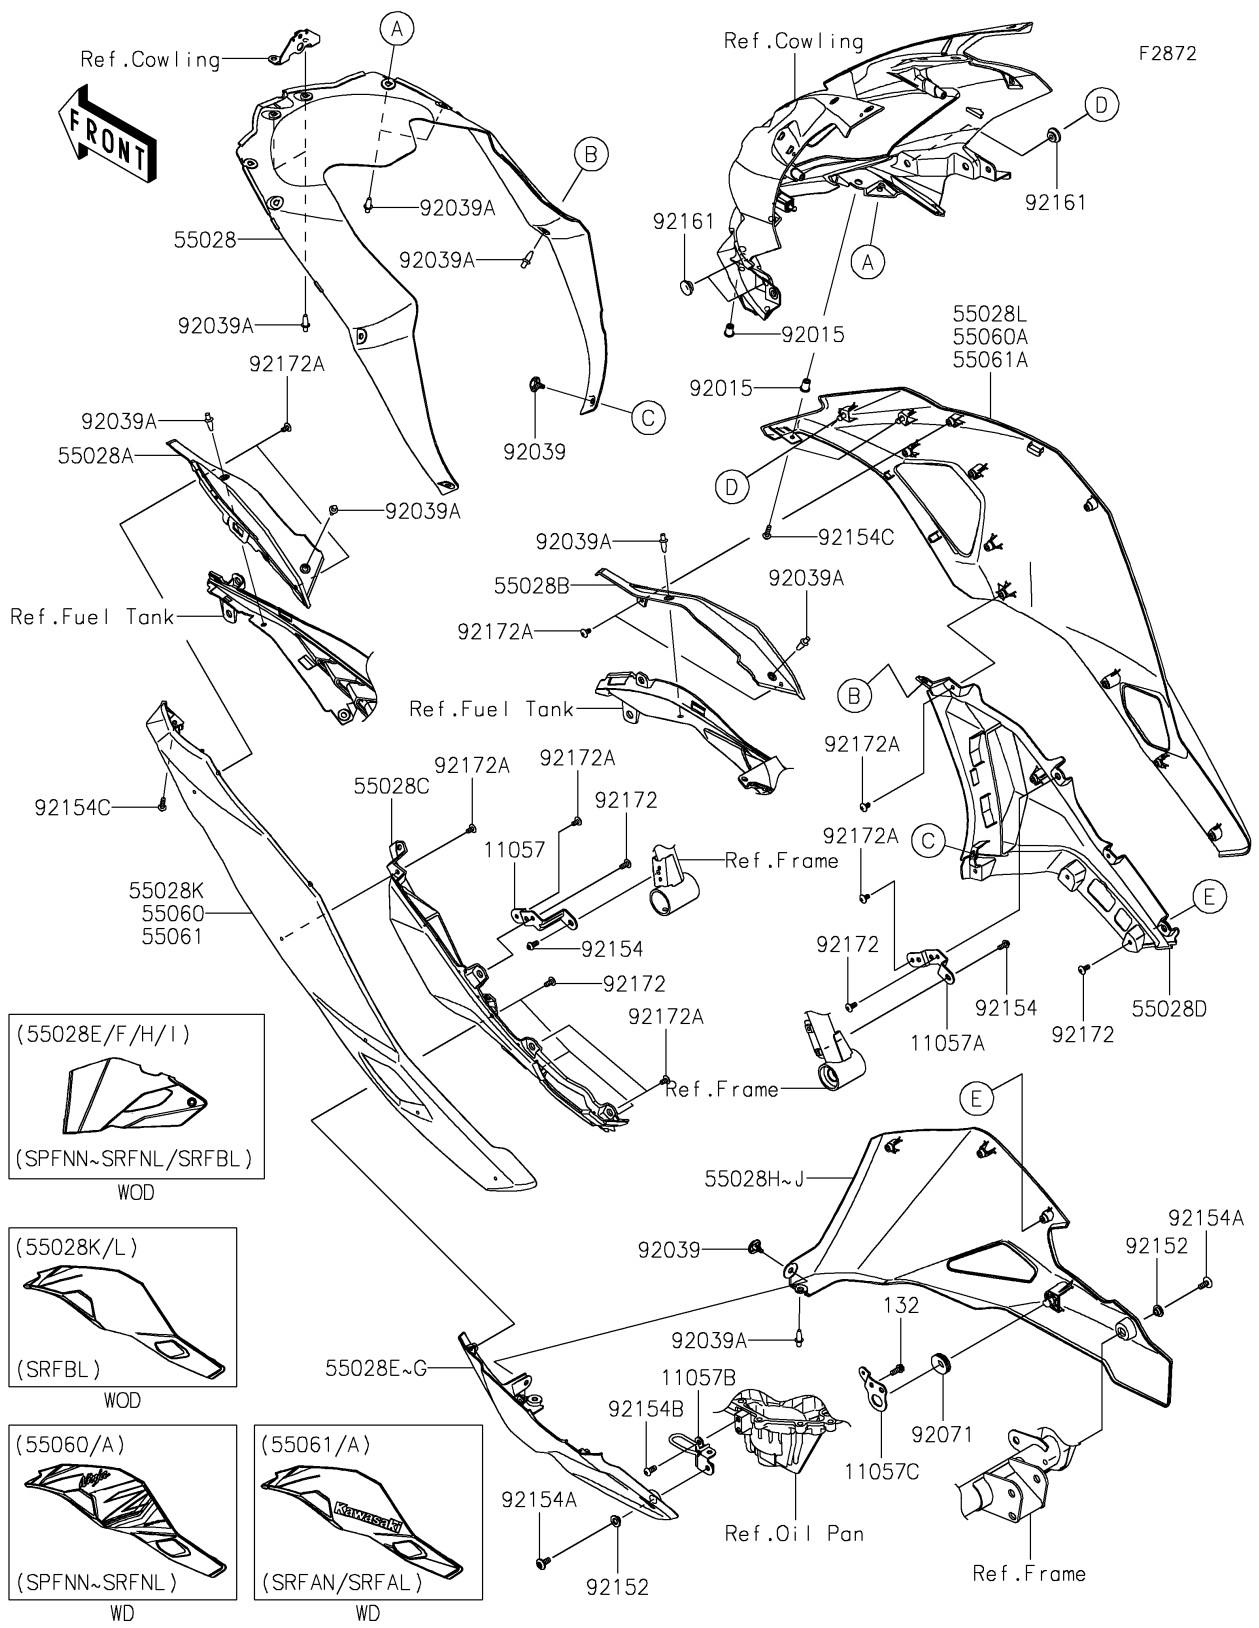

# 2024 NINJA® ZX™ -4RR KRT EDITION ABS PARTS DIAGRAM

## Cowling Lower

## 2024 NINJA® ZX™ -4RR KRT EDITION ABS PARTS LIST

### Cowling Lowers

ITEM NAME	PART NUMBER	QUANTITY
BRACKET,SIDE COWL.,LH (Ref # 11057)	11057-2858	1
BRACKET,SIDE COWL.,RH (Ref # 11057A)	11057-2859	1
BRACKET,LWR COWL.,LH (Ref # 11057B)	11057-2860	1
BRACKET,LWR COWL.,RH (Ref # 11057C)	11057-7936	1
COWLING,FR (Ref # 55028)	55028-0726	1
COWLING,SIDE COWL.,LH,UPP (Ref # 55028A)	55028-0730	1
COWLING,SIDE COWL.,RH,UPP (Ref # 55028B)	55028-0731	1
COWLING,SIDE COWL.,LH,LWR (Ref # 55028C)	55028-0732	1
COWLING,SIDE COWL.,RH,LWR (Ref # 55028D)	55028-0733	1
COWLING,LWR,LH,L.GREEN (Ref # 55028F)	55028-0734-777	1
COWLING,LWR,RH,L.GREEN (Ref # 55028I)	55028-0735-777	1
COWLING,SIDE COWL.,LH,EBONY (Ref # 55060)	55060-5469-H8	1
COWLING,SIDE COWL.,RH,EBONY (Ref # 55060A)	55060-5470-H8	1
NUT,WELL,5MM (Ref # 92015)	92015-1757	2
RIVET,HOLE 8MM (Ref # 92039)	92039-0014	3
RIVET (Ref # 92039A)	92039-0709	13
GROMMET (Ref # 92071)	92071-1043	1
COLLAR (Ref # 92152)	92152-2296	2
BOLT,SOCKET,5X12 (Ref # 92154)	92154-0917	2
BOLT,SOCKET,6X14 (Ref # 92154A)	92154-0932	2
BOLT,SOCKET,6X14 (Ref # 92154B)	92154-4165	2
BOLT,SOCKET,5X16 (Ref # 92154C)	92154-4294	2
DAMPER (Ref # 92161)	92161-1531	4
SCREW,5X12 (Ref # 92172)	92172-0821	8
SCREW,CROS,5X10 (Ref # 92172A)	92172-1255	12
BOLT-FLANGED-SMALL,6X14 (Ref # 132)	132BB0614	2