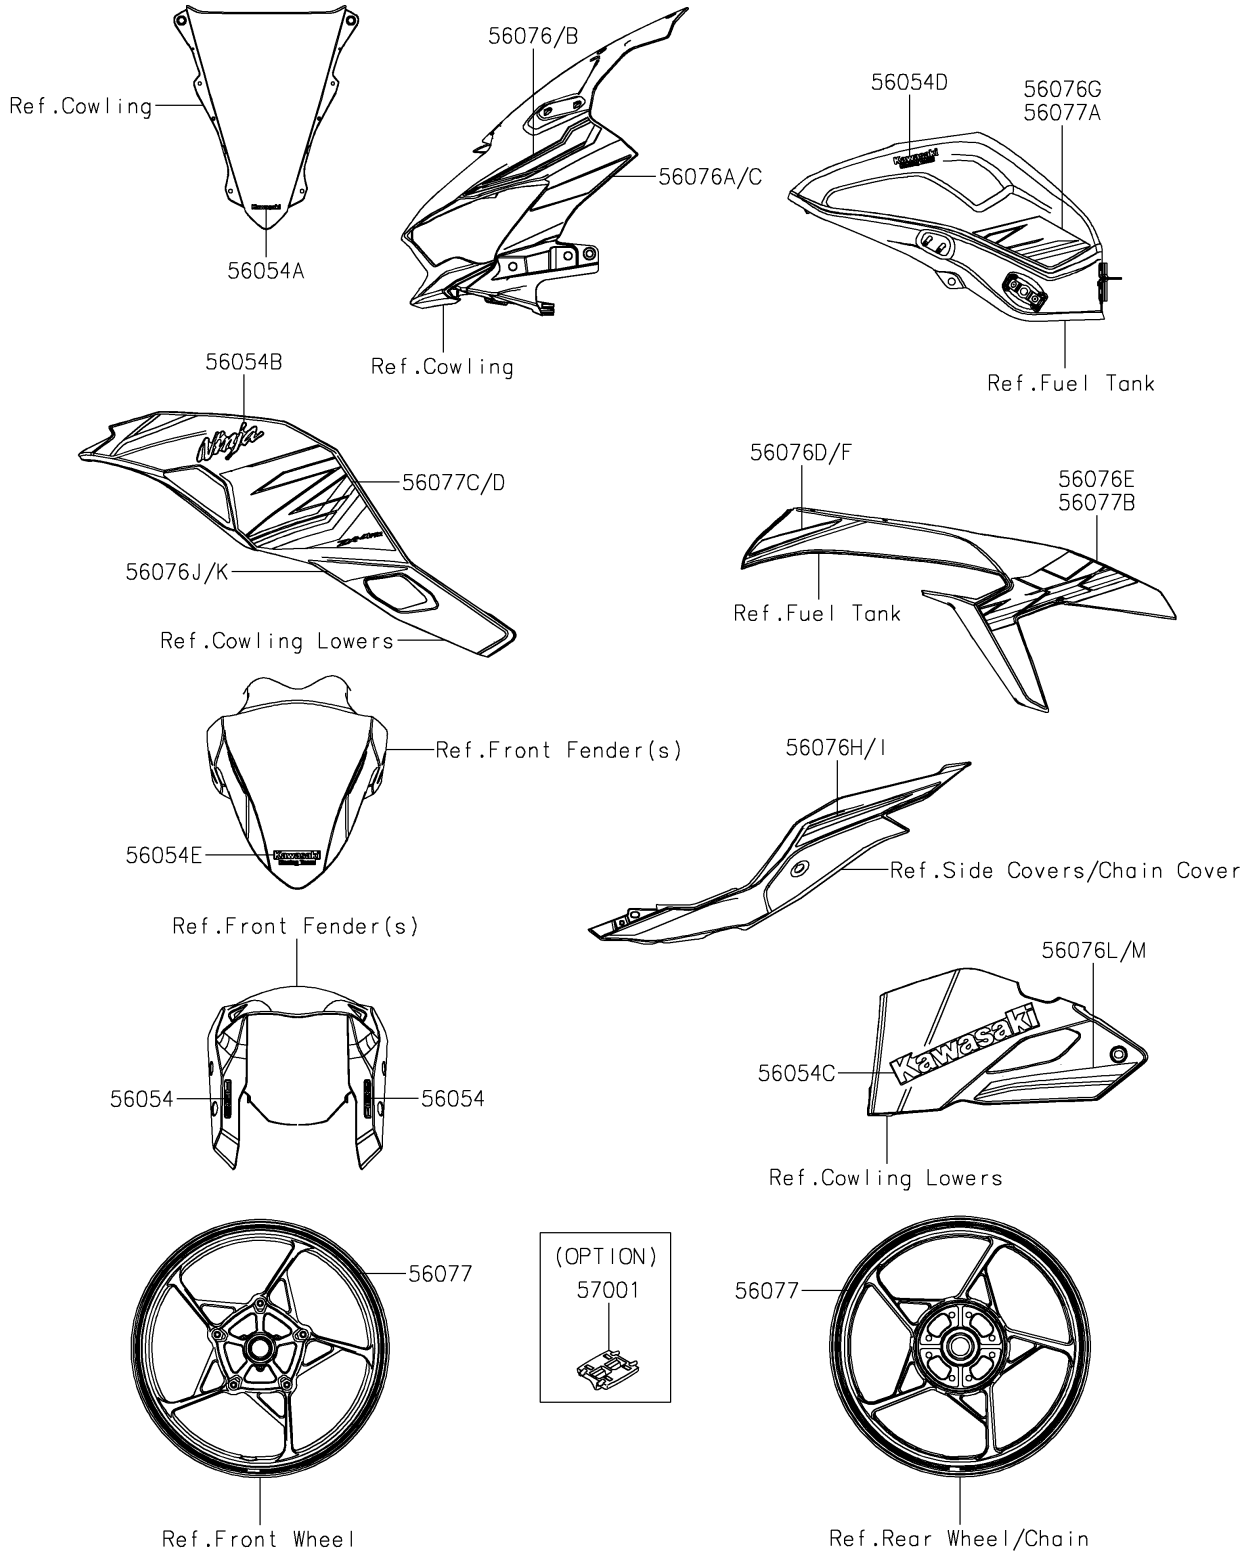

2024 NINJA® ZX™-4RR KRT EDITION ABS PARTS DIAGRAM

Decals(SRFNN/SRFNL)

F2861A

2024 NINJA® ZX™-4RR KRT EDITION ABS PARTS LIST

Decals(SRFNN/SRFNL)

ITEM NAME	PART NUMBER	QUANTITY
MARK,ABS (Ref # 56054)	56054-1412	2
MARK,WINDSHIELD,KAWASAKI (Ref # 56054A)	56054-2767	1
MARK,SIDE COWL.,NINJA (Ref # 56054B)	56054-3869	2
MARK,LWR COWL.,KAWASAKI (Ref # 56054C)	56054-3870	2
MARK,FUEL TANK,KRT (Ref # 56054D)	56054-4090	2
MARK,FR FENDER,KRT (Ref # 56054E)	56054-4091	1
PATTERN,UPP COWL.,LH,UPP (Ref # 56076)	56076-7238	1
PATTERN,UPP COWL.,LH,LWR (Ref # 56076A)	56076-7239	1
PATTERN,UPP COWL.,RH,UPP (Ref # 56076B)	56076-7240	1
PATTERN,UPP COWL.,RH,LWR (Ref # 56076C)	56076-7241	1
PATTERN,KNEE GRIP COVER,LH,FR (Ref # 56076D)	56076-7242	1
PATTERN,KNEE GRIP COVER,LH,RR (Ref # 56076E)	56076-7243	1
PATTERN,KNEE GRIP COVER,RH,FR (Ref # 56076F)	56076-7244	1
PATTERN,FUEL TANK,LH (Ref # 56076G)	56076-7246	1
PATTERN,TAIL COVER,LH (Ref # 56076H)	56076-7248	1
PATTERN,TAIL COVER,RH (Ref # 56076I)	56076-7249	1
PATTERN,SIDE COWL.,LH,LWR (Ref # 56076J)	56076-7251	1
PATTERN,SIDE COWL.,RH,LWR (Ref # 56076K)	56076-7253	1
PATTERN,LWR COWL.,LH (Ref # 56076L)	56076-7254	1
PATTERN,LWR COWL.,RH (Ref # 56076M)	56076-7255	1
PATTERN,WHEEL,GRN/BLK,6X1079 (Ref # 56077)	56077-0009	4
PATTERN,FUEL TANK,RH (Ref # 56077A)	56077-0052	1
PATTERN,KNEE GRIP COVER,RH,RR (Ref # 56077B)	56077-0053	1
PATTERN,SIDE COWL.,LH,UPP (Ref # 56077C)	56077-0094	1
PATTERN,SIDE COWL.,RH,UPP (Ref # 56077D)	56077-0095	1
RIM STRIPE APPLICATOR (Ref # 57001)	57001-1752	AR