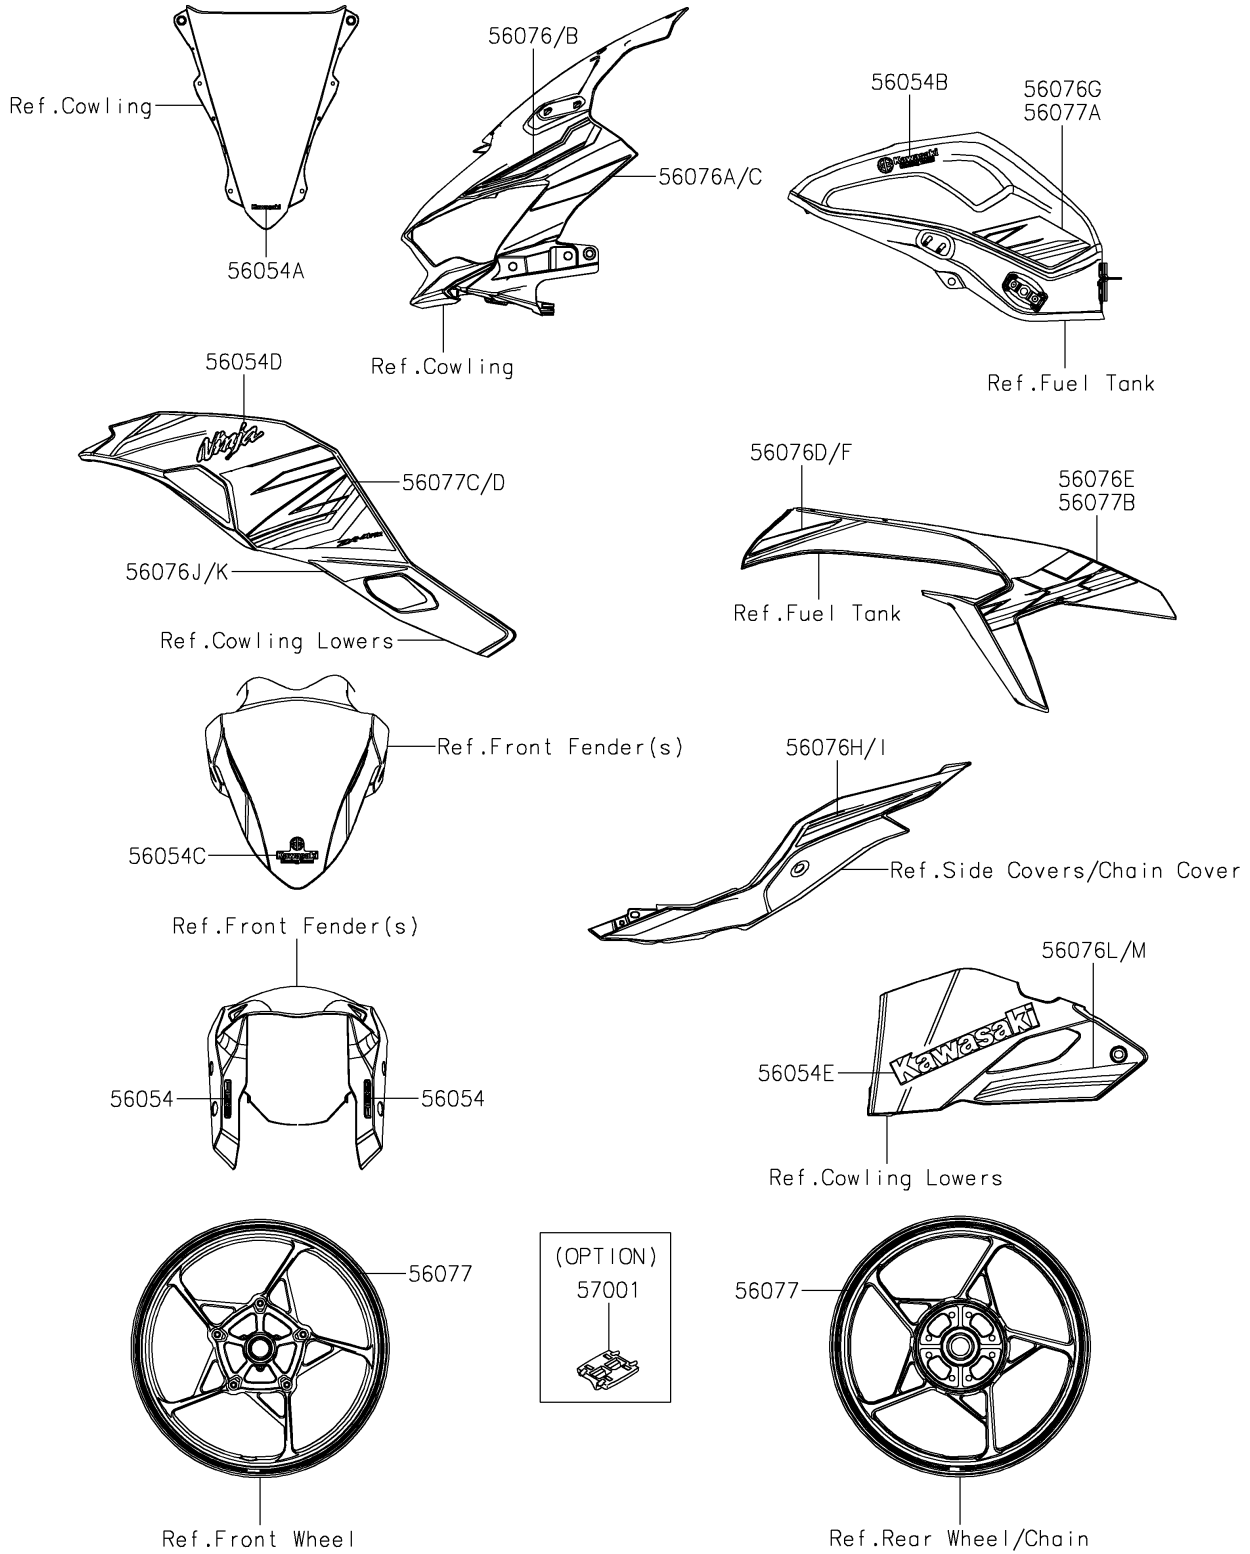

2024 NINJA® ZX™-4RR KRT EDITION ABS PARTS DIAGRAM

Decals(SPFNN/SPFNL)

F2861

2024 NINJA® ZX™ -4RR KRT EDITION ABS PARTS LIST

Decals(SPFNN/SPFNL)

ITEM NAME	PART NUMBER	QUANTITY
MARK,ABS (Ref # 56054)	56054-1412	2
MARK,WINDSHIELD,KAWASAKI (Ref # 56054A)	56054-2767	1
MARK,FUEL TANK,KRT (Ref # 56054B)	56054-3843	2
MARK,FR FENDER,KRT (Ref # 56054C)	56054-3844	1
MARK,SIDE COWL.,NINJA (Ref # 56054D)	56054-3869	2
MARK,LWR COWL.,KAWASAKI (Ref # 56054E)	56054-3870	2
PATTERN,UPP COWL.,LH,UPP (Ref # 56076)	56076-7238	1
PATTERN,UPP COWL.,LH,LWR (Ref # 56076A)	56076-7239	1
PATTERN,UPP COWL.,RH,UPP (Ref # 56076B)	56076-7240	1
PATTERN,UPP COWL.,RH,LWR (Ref # 56076C)	56076-7241	1
PATTERN,KNEE GRIP COVER,LH,FR (Ref # 56076D)	56076-7242	1
PATTERN,KNEE GRIP COVER,LH,RR (Ref # 56076E)	56076-7243	1
PATTERN,KNEE GRIP COVER,RH,FR (Ref # 56076F)	56076-7244	1
PATTERN,FUEL TANK,LH (Ref # 56076G)	56076-7246	1
PATTERN,TAIL COVER,LH (Ref # 56076H)	56076-7248	1
PATTERN,TAIL COVER,RH (Ref # 56076I)	56076-7249	1
PATTERN,SIDE COWL.,LH,LWR (Ref # 56076J)	56076-7251	1
PATTERN,SIDE COWL.,RH,LWR (Ref # 56076K)	56076-7253	1
PATTERN,LWR COWL.,LH (Ref # 56076L)	56076-7254	1
PATTERN,LWR COWL.,RH (Ref # 56076M)	56076-7255	1
PATTERN,WHEEL,GRN/BLK,6X1079 (Ref # 56077)	56077-0009	4
PATTERN,FUEL TANK,RH (Ref # 56077A)	56077-0052	1
PATTERN,KNEE GRIP COVER,RH,RR (Ref # 56077B)	56077-0053	1
PATTERN,SIDE COWL.,LH,UPP (Ref # 56077C)	56077-0094	1
PATTERN,SIDE COWL.,RH,UPP (Ref # 56077D)	56077-0095	1
RIM STRIPE APPLICATOR (Ref # 57001)	57001-1752	AR