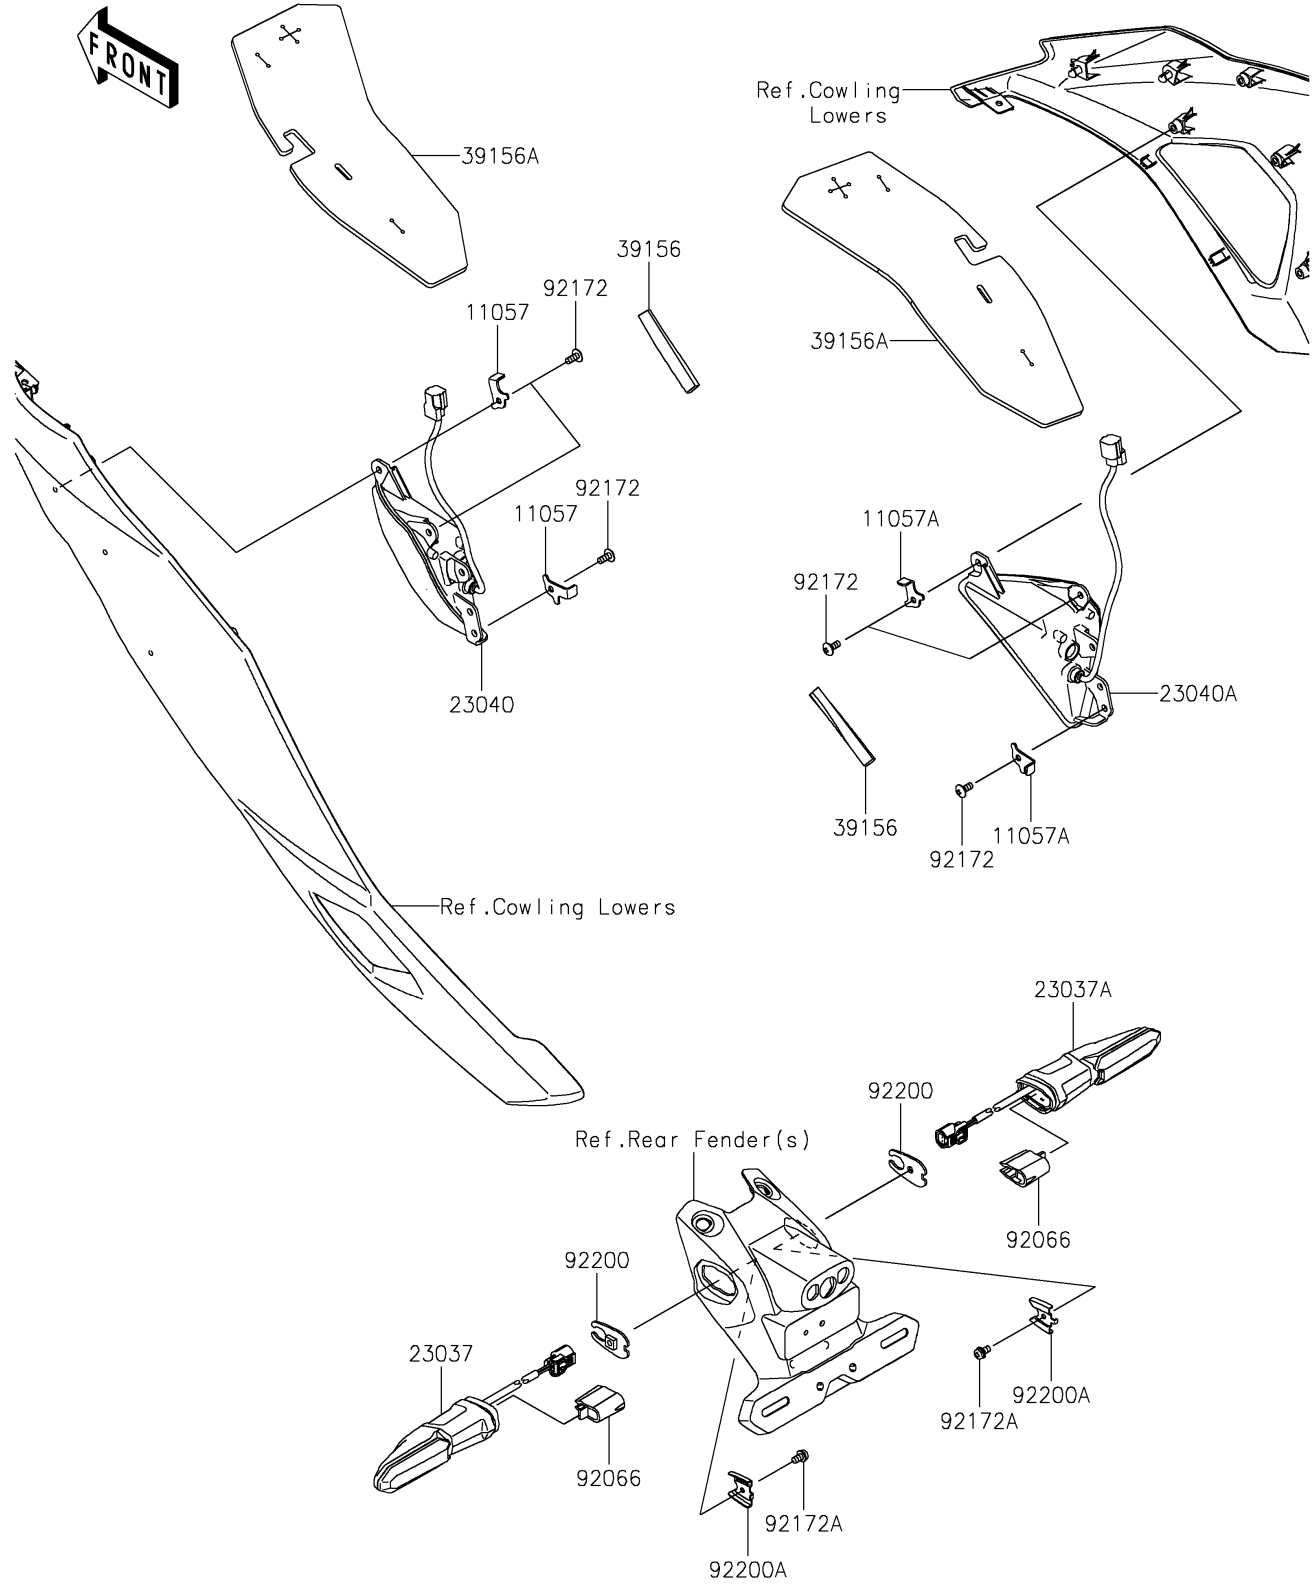

# 2024 NINJA® ZX™ -4RR KRT EDITION ABS PARTS DIAGRAM

Turn Signals

F2730

## 2024 NINJA® ZX™ -4RR KRT EDITION ABS PARTS LIST

### Turn Signals

ITEM NAME	PART NUMBER	QUANTITY
BRACKET,FR SIGNAL LAMP,LH (Ref # 11057)	11057-4176	2
BRACKET,FR SIGNAL LAMP,RH (Ref # 11057A)	11057-4177	2
LAMP-ASSY-SIGNAL,LED,RR,LH (Ref # 23037)	23037-0549	1
LAMP-ASSY-SIGNAL,LED,RR,RH (Ref # 23037A)	23037-0550	1
LAMP-SIGNAL,LED,FR,LH (Ref # 23040)	23040-0157	1
LAMP-SIGNAL,LED,FR,RH (Ref # 23040A)	23040-0158	1
PAD,10X80X10 (Ref # 39156)	39156-2381	2
PAD (Ref # 39156A)	39156-2776	2
PLUG,SIGNAL LAMP (Ref # 92066)	92066-0919	2
SCREW,5X12 (Ref # 92172)	92172-0821	6
SCREW-PAN-WP-CROS,4X8 (Ref # 92172A)	92172-1426	2
WASHER,SIGNAL LAMP (Ref # 92200)	92200-2294	2
WASHER (Ref # 92200A)	92200-2421	2