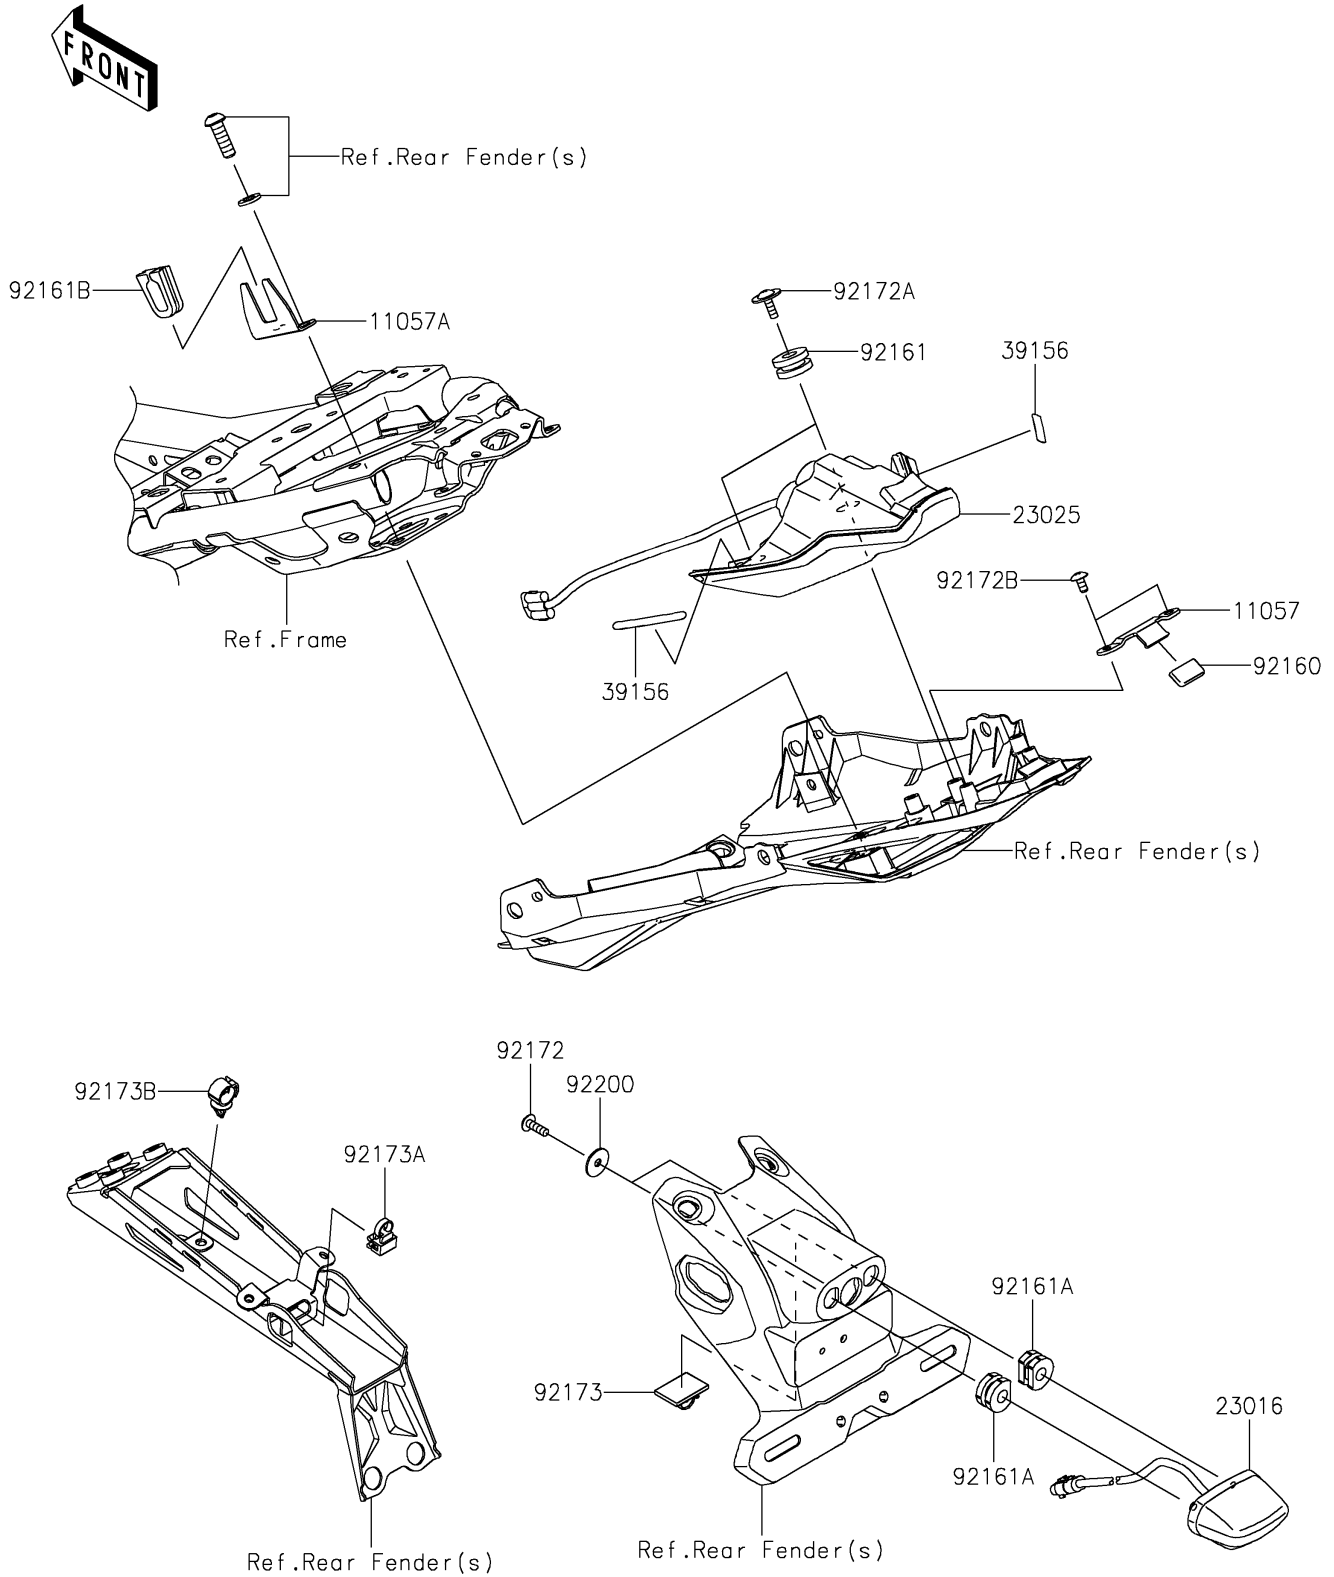

2024 NINJA® ZX™ -4RR KRT EDITION ABS PARTS DIAGRAM

Taillight(s)

F2720

2024 NINJA® ZX™ -4RR KRT EDITION ABS PARTS LIST

Taillight(s)

ITEM NAME	PART NUMBER	QUANTITY
BRACKET (Ref # 11057)	11057-1214	1
BRACKET (Ref # 11057A)	11057-7802	1
LAMP-ASSY,LICENSE,LED (Ref # 23016)	23016-0637	1
LAMP-TAIL,LED (Ref # 23025)	23025-0400	1
PAD,6X50 (Ref # 39156)	39156-2421	2
DAMPER (Ref # 92160)	92160-1190	1
DAMPER (Ref # 92161)	92161-0163	2
DAMPER (Ref # 92161A)	92161-0776	2
DAMPER,RR FENDER (Ref # 92161B)	92161-1984	1
SCREW,TAPPING,5X16 (Ref # 92172)	92172-0427	2
SCREW,5X16 (Ref # 92172A)	92172-1215	2
SCREW,CROS,5X10 (Ref # 92172B)	92172-1255	2
CLAMP (Ref # 92173)	92173-1061	1
CLAMP (Ref # 92173A)	92173-1578	1
CLAMP (Ref # 92173B)	92173-1951	1
WASHER,5.5X20X1.2 (Ref # 92200)	92200-0585	2