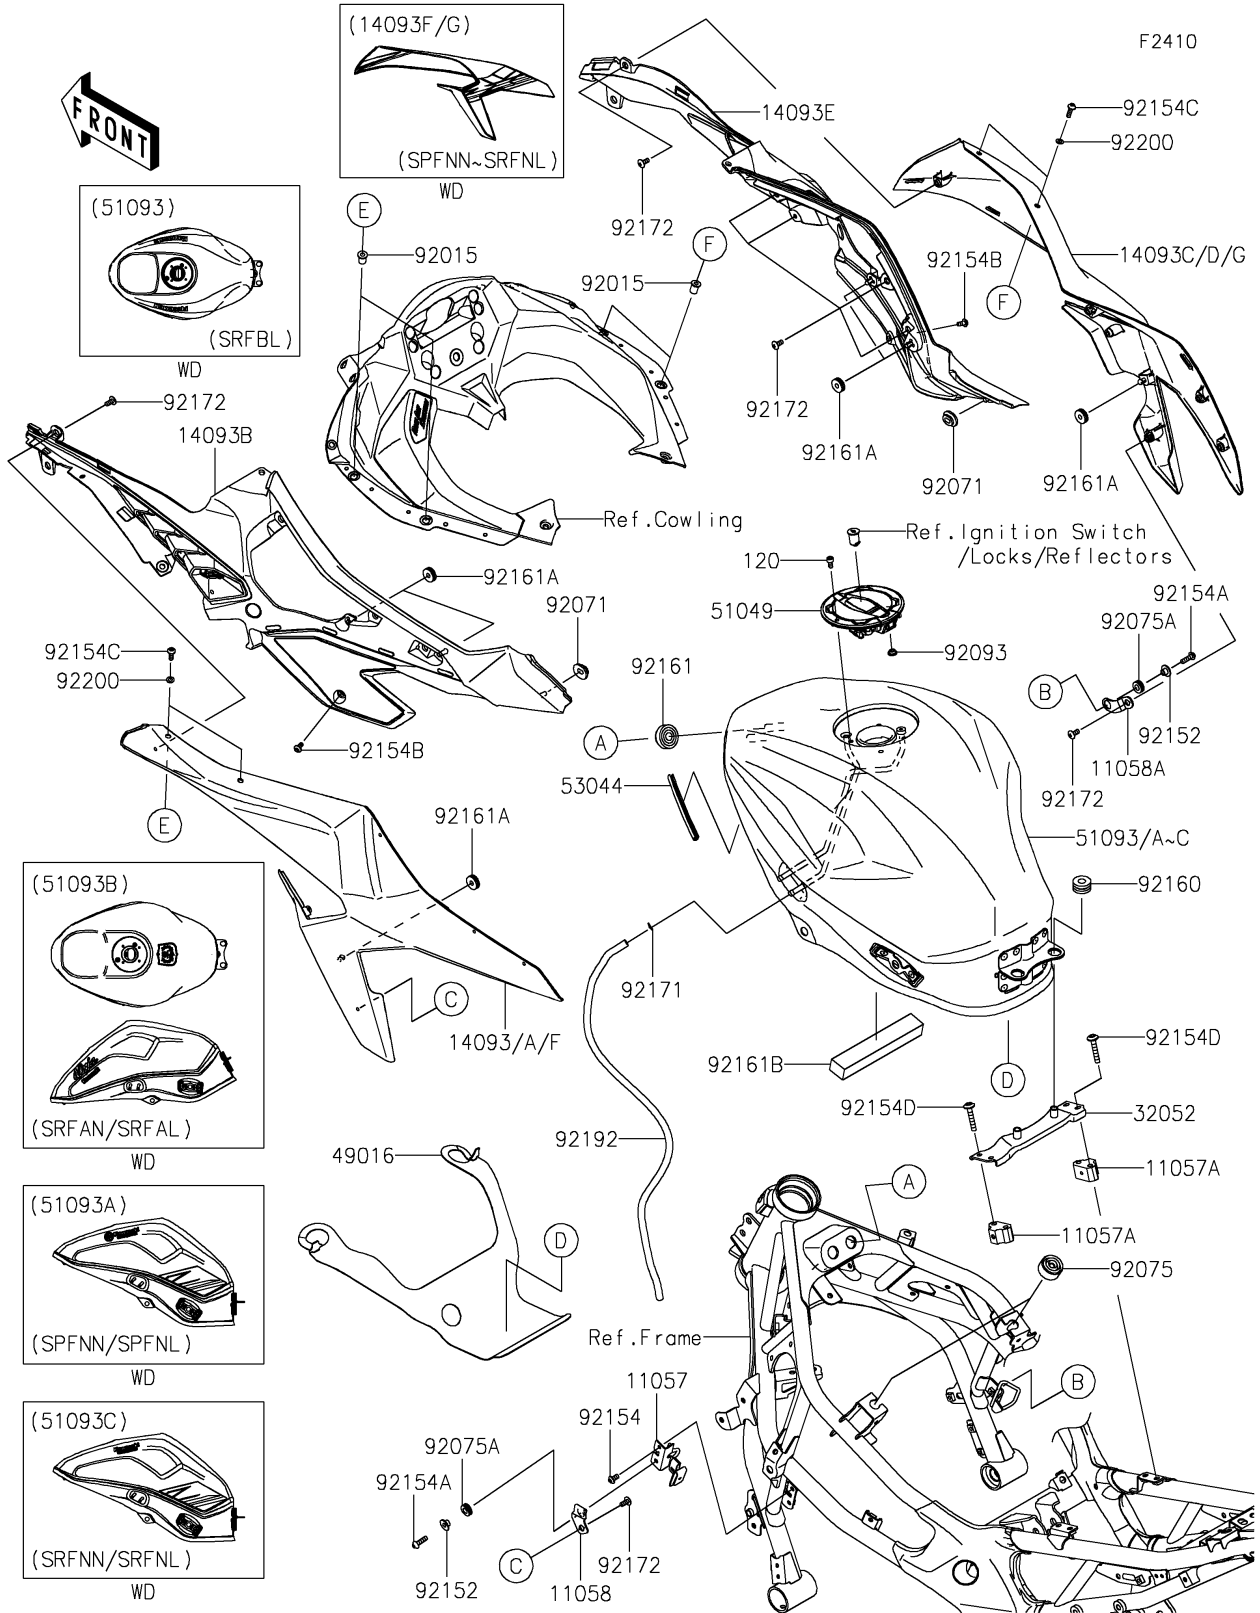

2024 NINJA® ZX™ -4RR KRT EDITION ABS PARTS DIAGRAM

Fuel Tank

2024 NINJA® ZX™-4RR KRT EDITION ABS PARTS LIST

Fuel Tank

ITEM NAME	PART NUMBER	QUANTITY
BRACKET,KNEE GRIP COVER (Ref # 11057)	11057-2917	1
BRACKET (Ref # 11057A)	11057-7937	2
BRACKET,KNEE GRIP COVER,LH (Ref # 11058)	11058-0610	1
BRACKET,KNEE GRIP COVER,RH (Ref # 11058A)	11058-1068	1
COVER,KNEE GRIP,INNER,LH (Ref # 14093B)	14093-0962	1
COVER,KNEE GRIP,INNER,RH (Ref # 14093E)	14093-0964	1
COVER,KNEE GRIP,OUTER,LH,EBONY (Ref # 14093F)	14093-5404-H8	1
COVER,KNEE GRIP,OUTER,RH,EBONY (Ref # 14093G)	14093-5453-H8	1
BRACKET-TANK (Ref # 32052)	32052-0824	1
COVER-SEAL (Ref # 49016)	49016-0702	1
CAP-TANK,FUEL (Ref # 51049)	51049-0756	1
TANK-COMP-FUEL,L.GREEN (Ref # 51093A)	51093-5067-777	1
TANK-COMP-FUEL,L.GREEN (Ref # 51093C)	51093-5280-777	1
TRIM,105MM (Ref # 53044)	53044-0627	1
NUT,WELL,5MM (Ref # 92015)	92015-1757	4
GROMMET,20X24X7.5 (Ref # 92071)	92071-0766	2
DAMPER (Ref # 92075)	92075-015	2
DAMPER (Ref # 92075A)	92075-161	2
SEAL,FUEL TANK CAP (Ref # 92093)	92093-1030	1
COLLAR (Ref # 92152)	92152-0017	2
BOLT,SOCKET,5X10 (Ref # 92154)	92154-1691	1
BOLT,SOCKET,5X18 (Ref # 92154A)	92154-2107	2
BOLT,SOCKET,5X10 (Ref # 92154B)	92154-2548	2
BOLT,SOCKET,5X16 (Ref # 92154C)	92154-4294	4
BOLT,SOCKET,6X30 (Ref # 92154D)	92154-4487	4
DAMPER (Ref # 92160)	92160-1162	2
DAMPER,10X32X8 (Ref # 92161)	92161-1791	2
DAMPER,6X19X5.6 (Ref # 92161A)	92161-1911	6
DAMPER,150X25X20 (Ref # 92161B)	92161-2305	1

2024 NINJA® ZX™ -4RR KRT EDITION ABS PARTS LIST

Fuel Tank

ITEM NAME	PART NUMBER	QUANTITY
CLAMP,8X0.7 (Ref # 92171)	92171-1973	1
SCREW,5X12 (Ref # 92172)	92172-0821	12
TUBE,DRAIN,1.5X6X685 (Ref # 92192)	92192-2278	1
WASHER,5.2X10X0.5 (Ref # 92200)	92200-1730	4
BOLT-SOCKET,5X12 (Ref # 120)	120CA0512	4