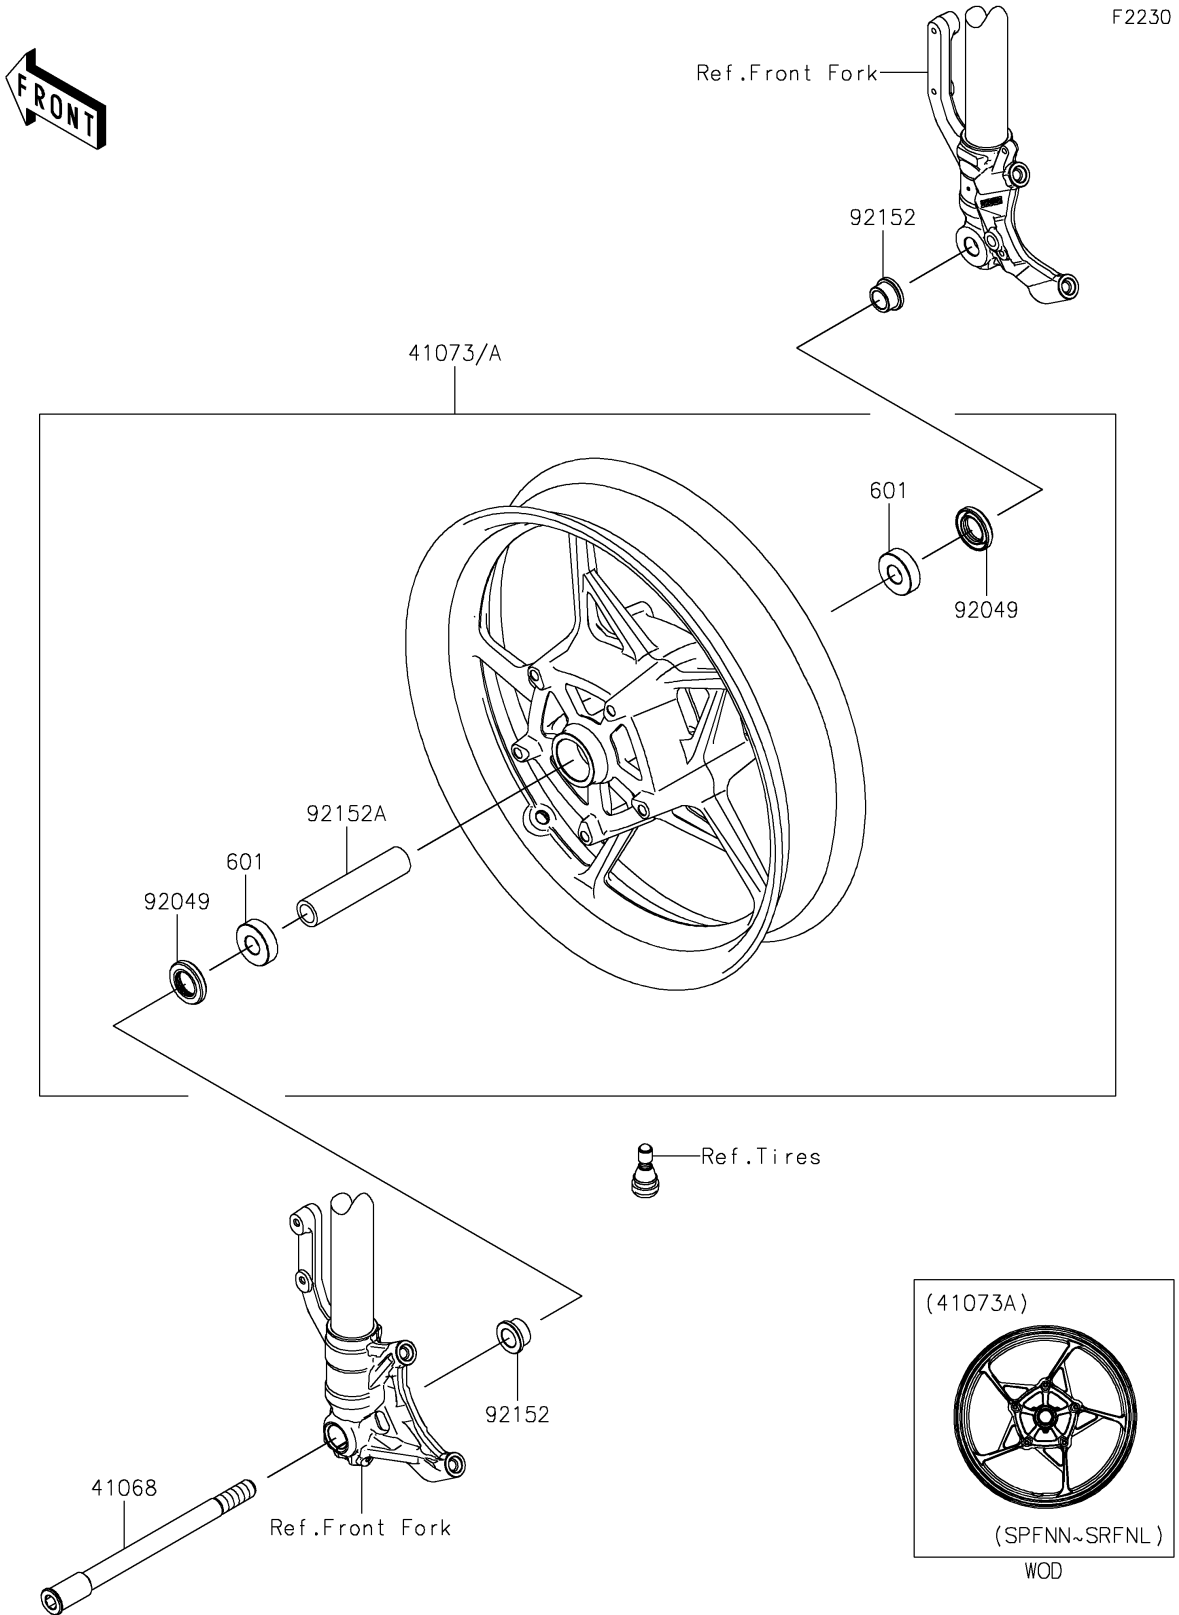

2024 NINJA® ZX™ -4RR KRT EDITION ABS PARTS DIAGRAM

Front Wheel

2024 NINJA® ZX™-4RR KRT EDITION ABS PARTS LIST

Front Wheel

ITEM NAME	PART NUMBER	QUANTITY
AXLE,FR (Ref # 41068)	41068-0651	1
WHEEL-ASSY,FR,G.BLACK (Ref # 41073A)	41073-0832-QT	1
SEAL-OIL,23X40X7 (Ref # 92049)	92049-0801	2
COLLAR,17X30X15.5 (Ref # 92152)	92152-2386	2
COLLAR,17.2X25X115 (Ref # 92152A)	92152-2875	1
BEARING-BALL,#6203UUC3 (Ref # 601)	601B6203UU	2