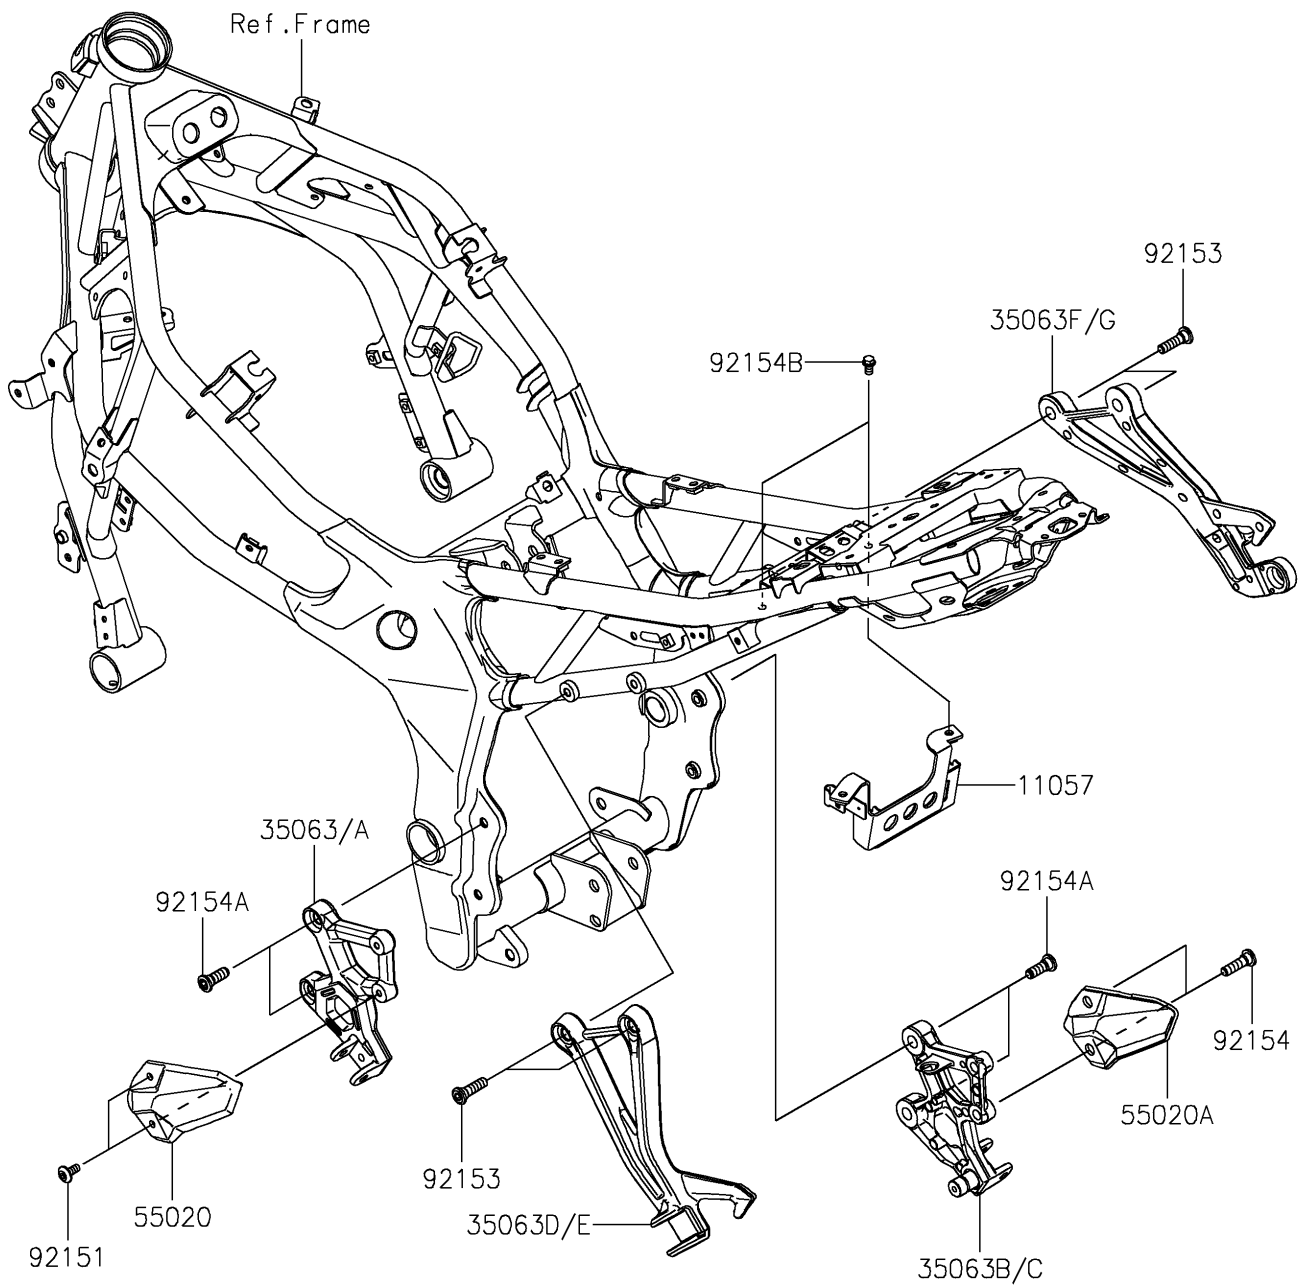

2024 NINJA® ZX™ -4RR KRT EDITION ABS PARTS DIAGRAM

Frame Fittings

F2131

2024 NINJA® ZX™ -4RR KRT EDITION ABS PARTS LIST

Frame Fittings

ITEM NAME	PART NUMBER	QUANTITY
BRACKET,RELAY BOX (Ref # 11057)	11057-2882	1
STAY,FR STEP,LH,F.S.BLACK (Ref # 35063)	35063-1486-18R	1
STAY,FR STEP,RH,F.S.BLACK (Ref # 35063B)	35063-1487-18R	1
STAY,RR STEP,LH,F.S.BLACK (Ref # 35063D)	35063-1488-18R	1
STAY,RR STEP,RH,F.S.BLACK (Ref # 35063F)	35063-1571-18R	1
GUARD,HEEL,LH (Ref # 55020)	55020-2431	1
GUARD,HEEL,RH (Ref # 55020A)	55020-2432	1
BOLT,SOCKET,6X14 (Ref # 92151)	92151-1654	2
BOLT,SOCKET,8X30 (Ref # 92153)	92153-1624	4
BOLT,SOCKET,8X30 (Ref # 92154)	92154-0843	2
BOLT,SOCKET,8X25 (Ref # 92154A)	92154-1149	4
BOLT,FLANGED,6X10 (Ref # 92154B)	92154-2344	2