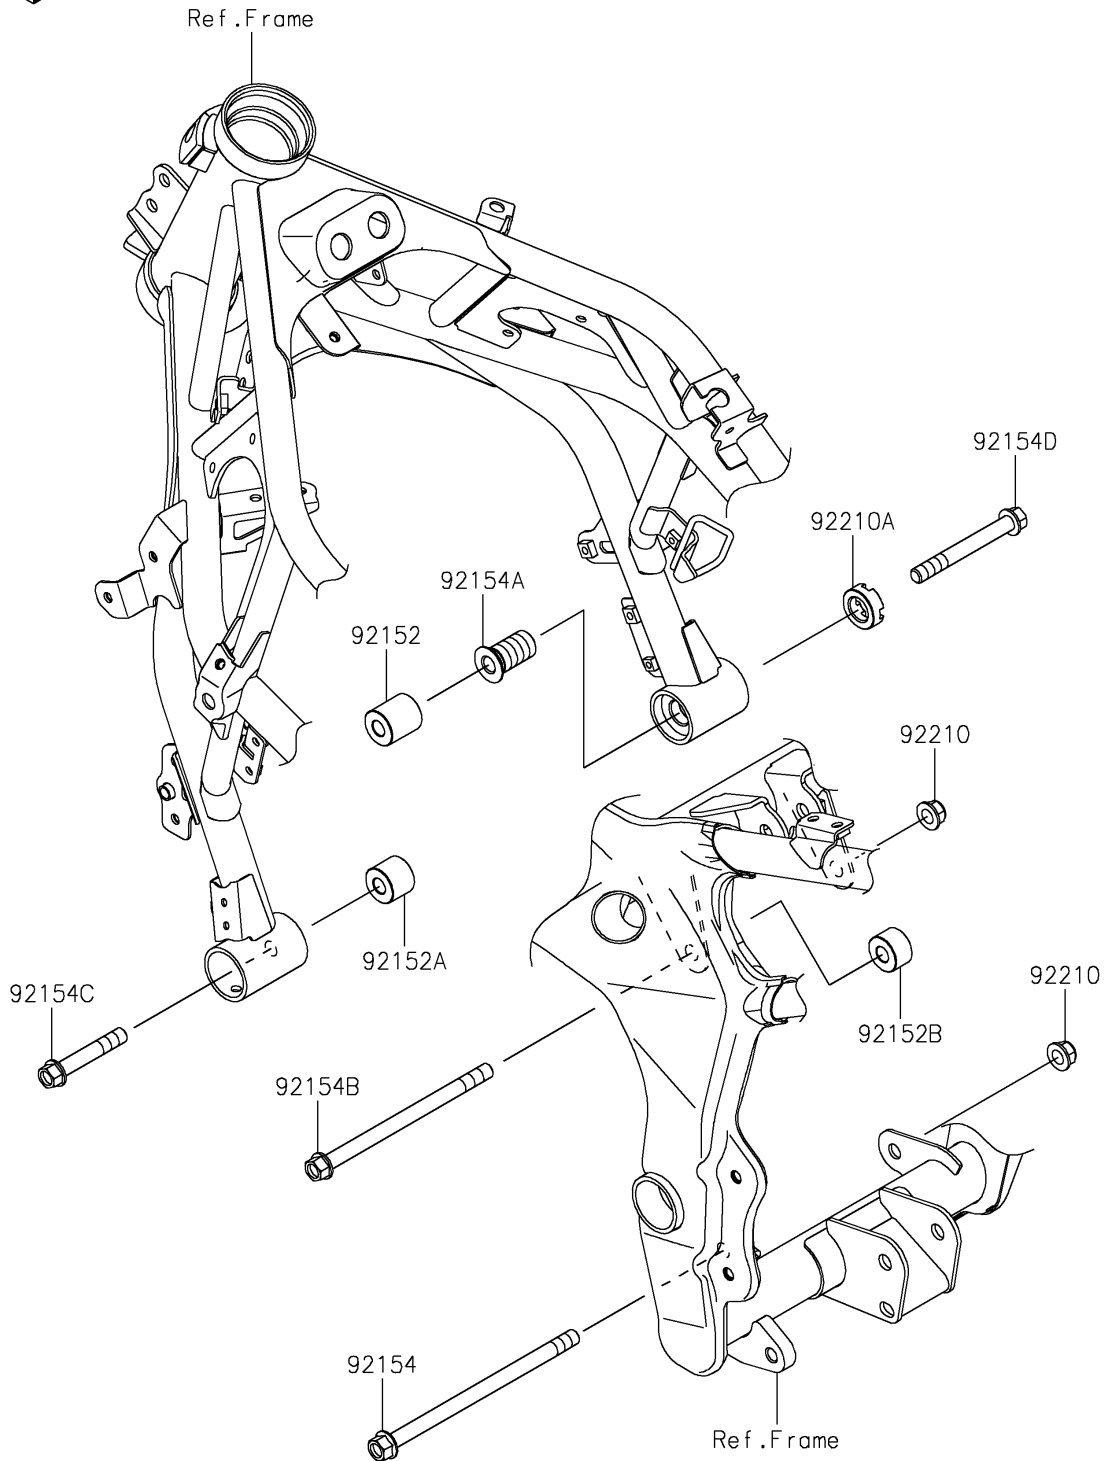

2024 NINJA® ZX™ -4RR KRT EDITION ABS PARTS DIAGRAM

Engine Mount

F2122

2024 NINJA® ZX™ -4RR KRT EDITION ABS PARTS LIST

Engine Mount

ITEM NAME	PART NUMBER	QUANTITY
COLLAR,10.5X25X27.5 (Ref # 92152)	92152-2635	1
COLLAR,10.5X25X20 (Ref # 92152A)	92152-2878	1
COLLAR,10.5X25X15 (Ref # 92152B)	92152-2879	1
BOLT,FLANGED,10X170 (Ref # 92154)	92154-0840	1
BOLT,ADJUST,18X35 (Ref # 92154A)	92154-2168	1
BOLT,FLANGED,10X150 (Ref # 92154B)	92154-4431	1
BOLT,FLANGED,10X60 (Ref # 92154C)	92154-7049	1
BOLT,FLANGED,10X85 (Ref # 92154D)	92154-7050	1
NUT,LOCK,FLANGED,10MM (Ref # 92210)	92210-1081	2
NUT,18MM (Ref # 92210A)	92210-1203	1