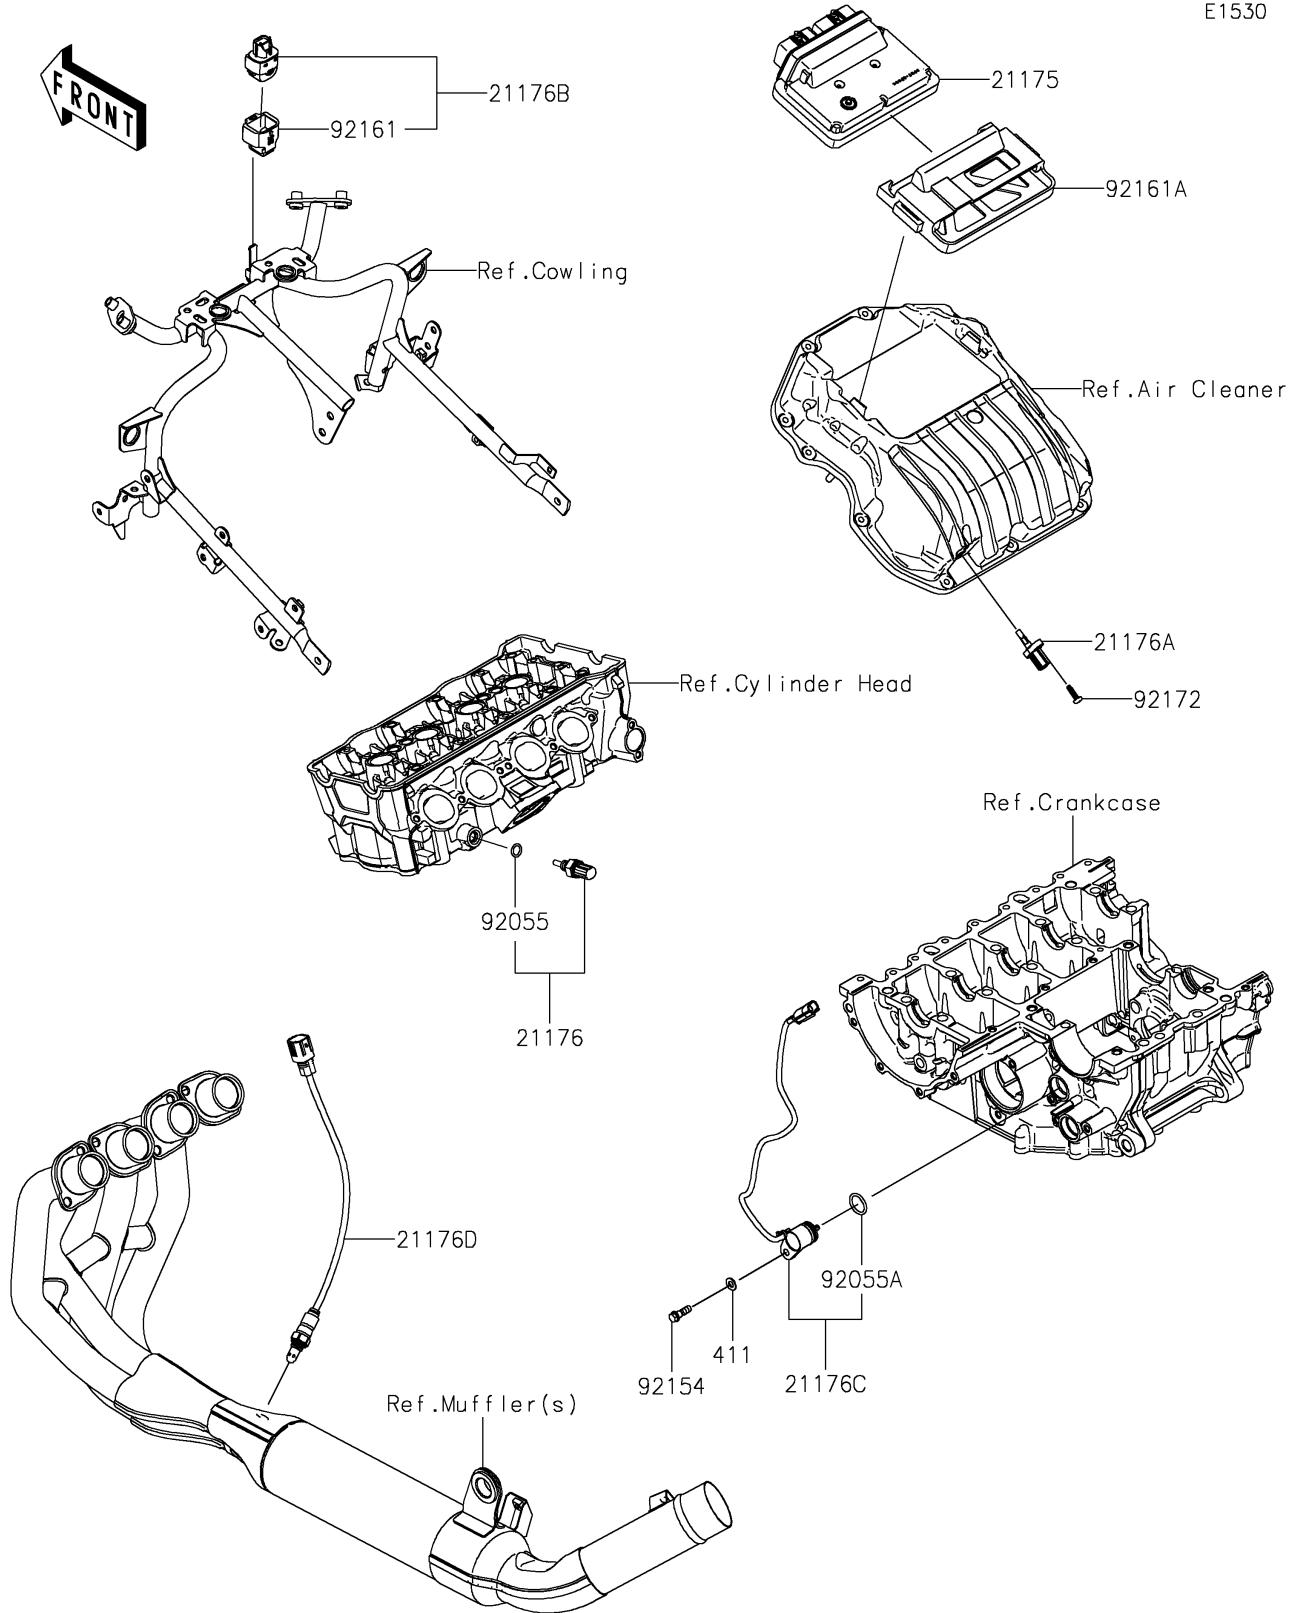

2024 NINJA® ZX™-4RR KRT EDITION ABS PARTS DIAGRAM

Fuel Injection

E1530

2024 NINJA® ZX™-4RR KRT EDITION ABS PARTS LIST

Fuel Injection

ITEM NAME	PART NUMBER	QUANTITY
CONTROL UNIT-ELECTRONIC (Ref # 21175)	21175-1875	1
SENSOR,WATER TEMP (Ref # 21176)	21176-0009	1
SENSOR,AIR TEMPERATURE (Ref # 21176A)	21176-0048	1
SENSOR,VEHICLE-DOWN (Ref # 21176B)	21176-0704	1
SENSOR,GEAR POSITION (Ref # 21176C)	21176-0852	1
SENSOR,OXYGEN (Ref # 21176D)	21176-0931	1
RING-O,9.5X1.9 (Ref # 92055)	92055-0016	1
RING-O (Ref # 92055A)	92055-0917	1
BOLT (Ref # 92154)	92154-3764	1
DAMPER (Ref # 92161)	92161-0951	1
DAMPER,ECU (Ref # 92161A)	92161-2487	1
SCREW,TAPPING,5X16 (Ref # 92172)	92172-0790	1
WASHER-PLAIN,6MM (Ref # 411)	411AA0600	1