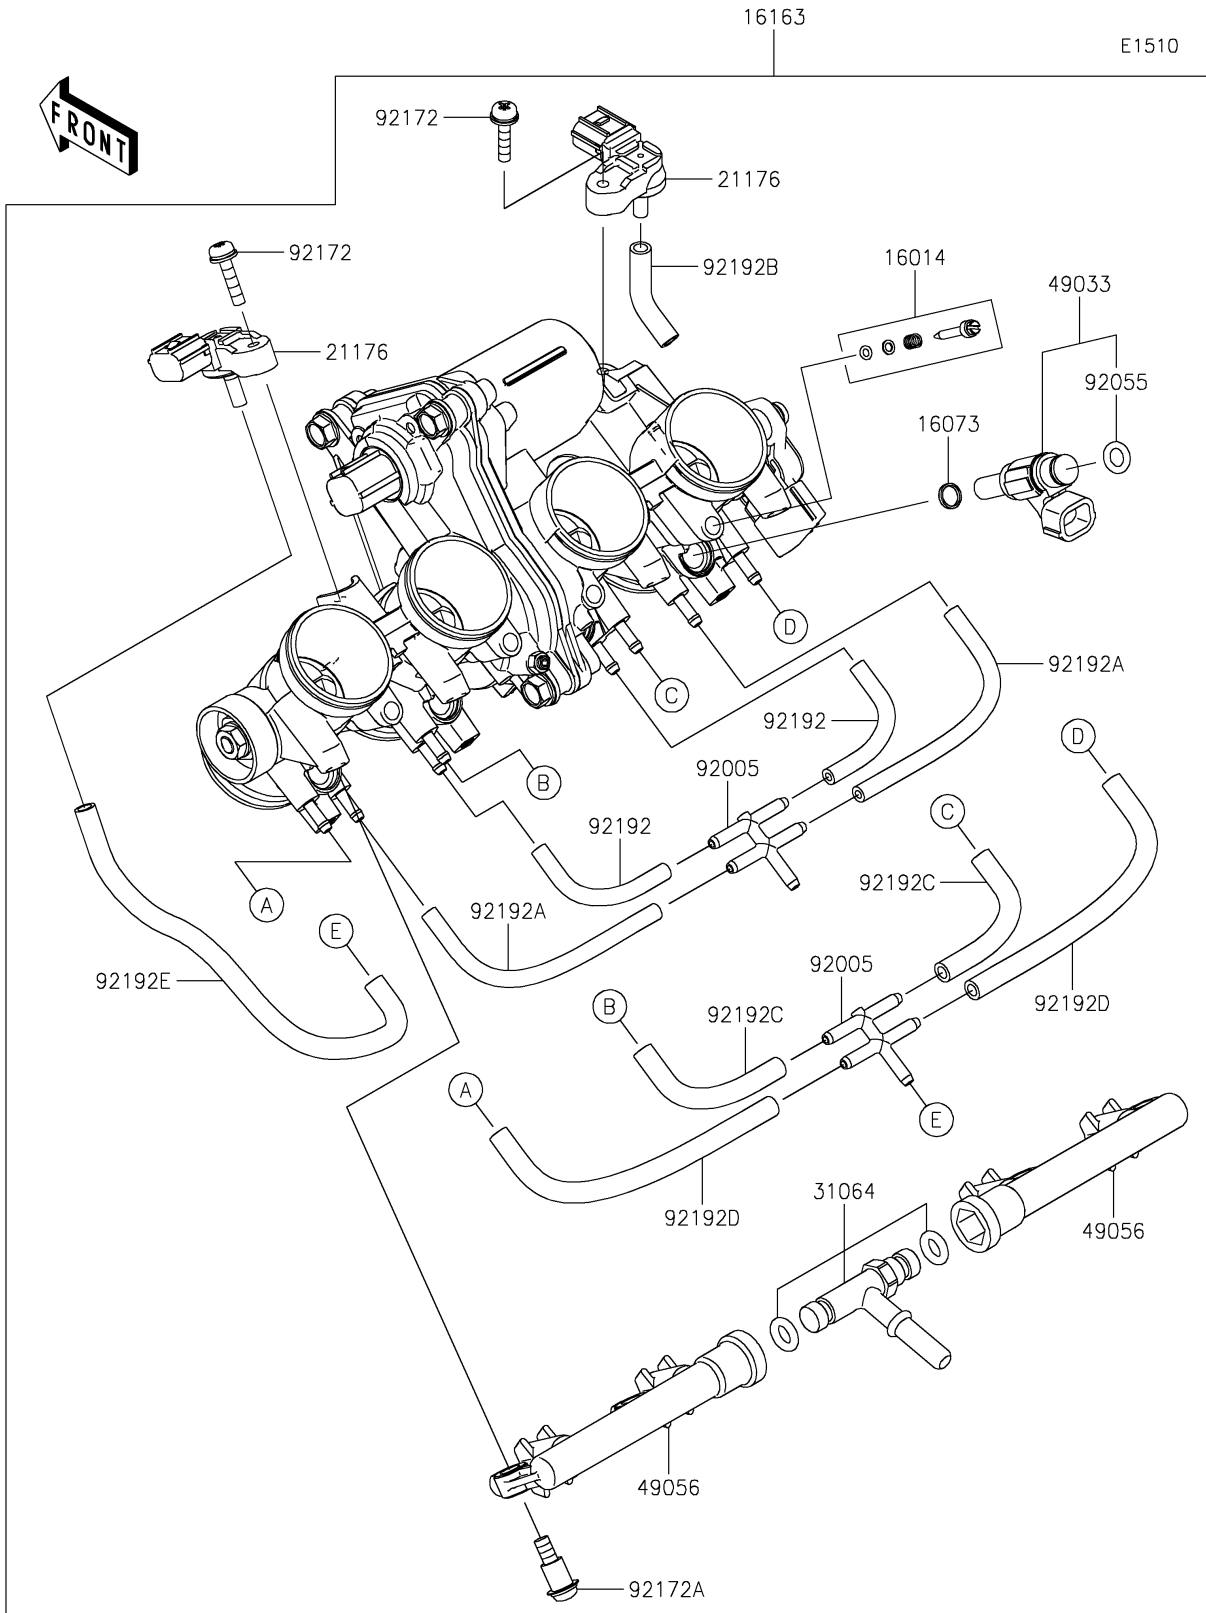

2023 NINJA® ZX™ -4RR KRT EDITION PARTS DIAGRAM

Throttle

2023 NINJA® ZX™ -4RR KRT EDITION PARTS LIST

Throttle

ITEM NAME	PART NUMBER	QUANTITY
SCREW-PILOT AIR (Ref # 16014)	16014-0023	4
INSULATOR (Ref # 16073)	16073-0884	4
THROTTLE-ASSY (Ref # 16163)	16163-1304	1
SENSOR,PRESSURE (Ref # 21176)	21176-0906	2
PIPE-COMP (Ref # 31064)	31064-0730	1
NOZZLE-INJECTION (Ref # 49033)	49033-0584	4
PIPE-INJECTION (Ref # 49056)	49056-0565	2
FITTING (Ref # 92005)	92005-0989	2
RING-O,INJECTION NOZZLE (Ref # 92055)	92055-0124	4
SCREW (Ref # 92172)	92172-1383	2
SCREW (Ref # 92172A)	92172-1384	4
TUBE (Ref # 92192)	92192-2355	2
TUBE (Ref # 92192A)	92192-2356	2
TUBE (Ref # 92192B)	92192-2357	1
TUBE (Ref # 92192C)	92192-2358	2
TUBE (Ref # 92192D)	92192-2359	2
TUBE (Ref # 92192E)	92192-2360	1