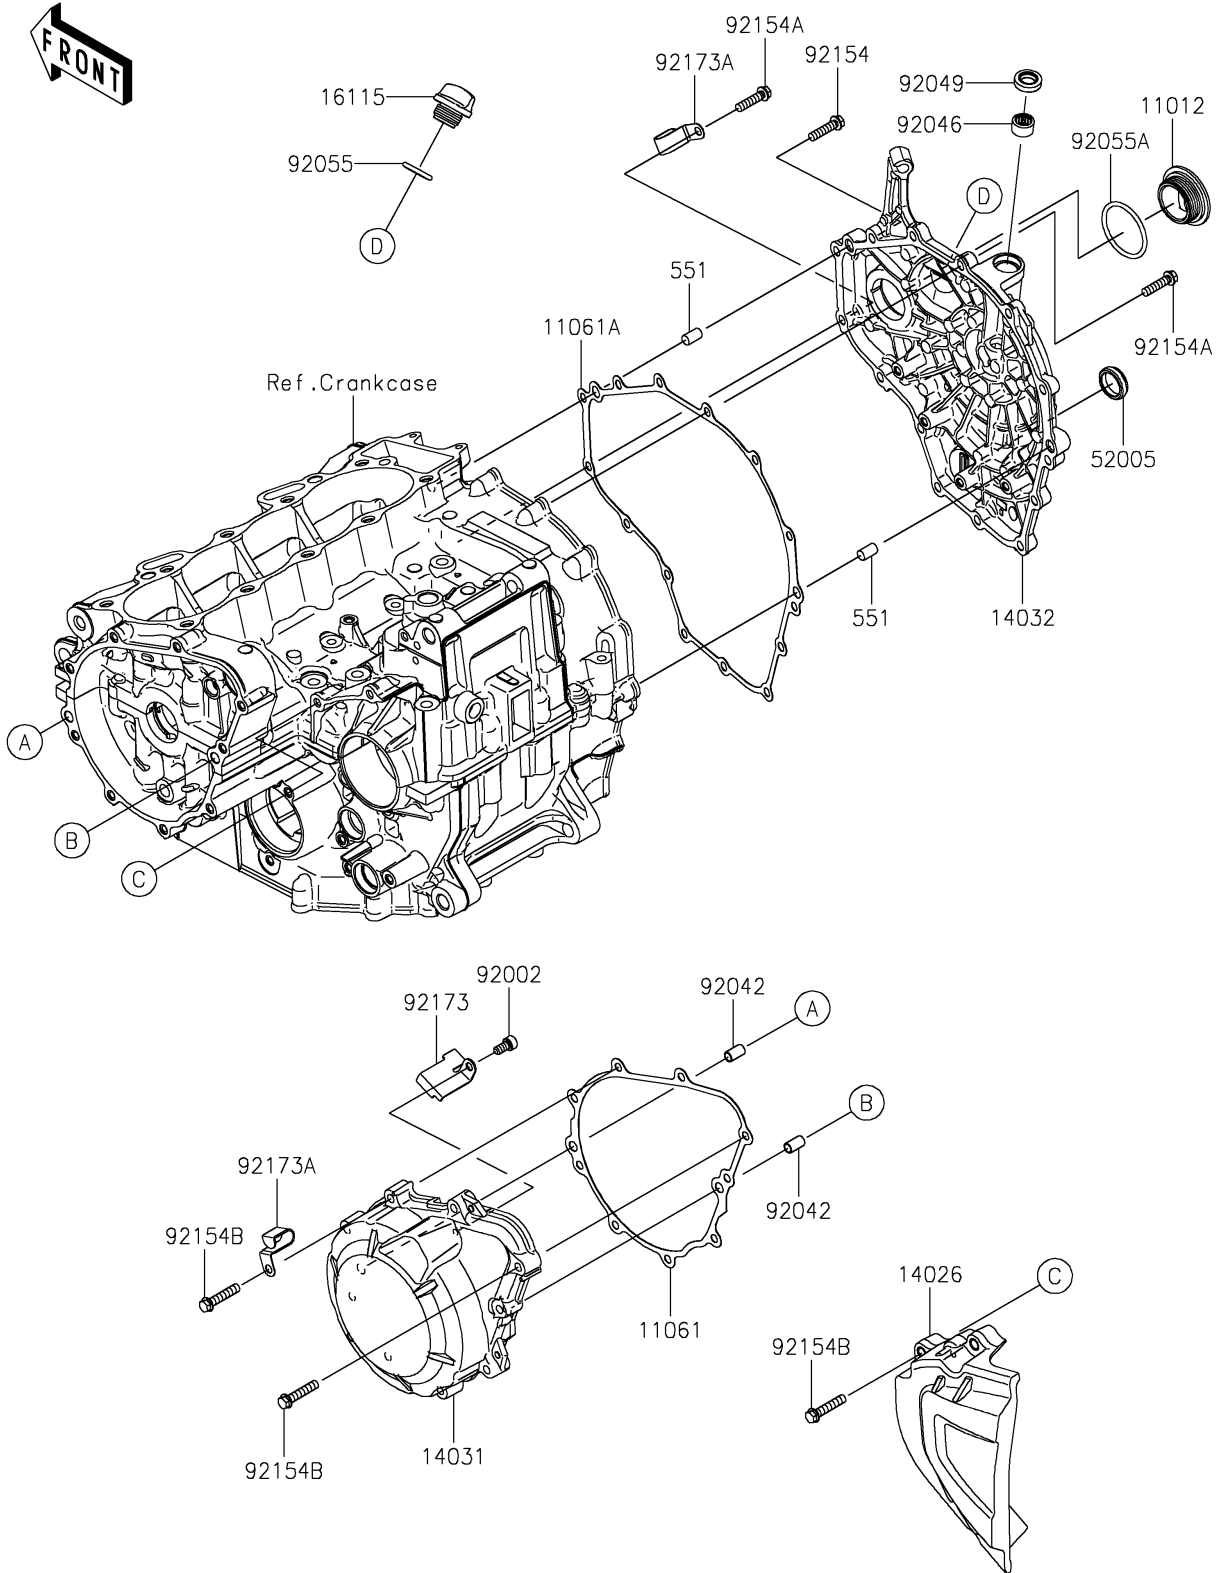

2024 NINJA® ZX™ -4RR KRT EDITION ABS PARTS DIAGRAM

Engine Cover(s)

E1431

2024 NINJA® ZX™ -4RR KRT EDITION ABS PARTS LIST

Engine Cover(s)

ITEM NAME	PART NUMBER	QUANTITY
CAP (Ref # 11012)	11012-1362	1
GASKET,GENERATOR COVER (Ref # 11061)	11061-1326	1
GASKET,CLUTCH COVER (Ref # 11061A)	11061-1327	1
COVER-CHAIN (Ref # 14026)	14026-0158	1
COVER-GENERATOR (Ref # 14031)	14031-0637	1
COVER-CLUTCH (Ref # 14032)	14032-0661	1
CAP-OIL FILLER (Ref # 16115)	16115-1053	1
GAUGE,OIL LEVEL (Ref # 52005)	52005-1009	1
BOLT,SOCKET,6X12 (Ref # 92002)	92002-1796	1
PIN,DOWEL,6.3X8X14 (Ref # 92042)	92042-007	2
BEARING-NEEDLE,HK1210FM (Ref # 92046)	92046-0034	1
SEAL-OIL (Ref # 92049)	92049-1560	1
RING-O (Ref # 92055)	92055-012	1
RING-O,39.4X3.1 (Ref # 92055A)	92055-0734	1
BOLT,FLANGED,6X25 (Ref # 92154)	92154-2734	1
BOLT,FLANGED,6X25 (Ref # 92154A)	92154-7030	13
BOLT,FLANGED,6X30 (Ref # 92154B)	92154-7032	12
CLAMP (Ref # 92173)	92173-2112	1
CLAMP (Ref # 92173A)	92173-2588	2
PIN-DOWEL,8X14 (Ref # 551)	551A0814	2