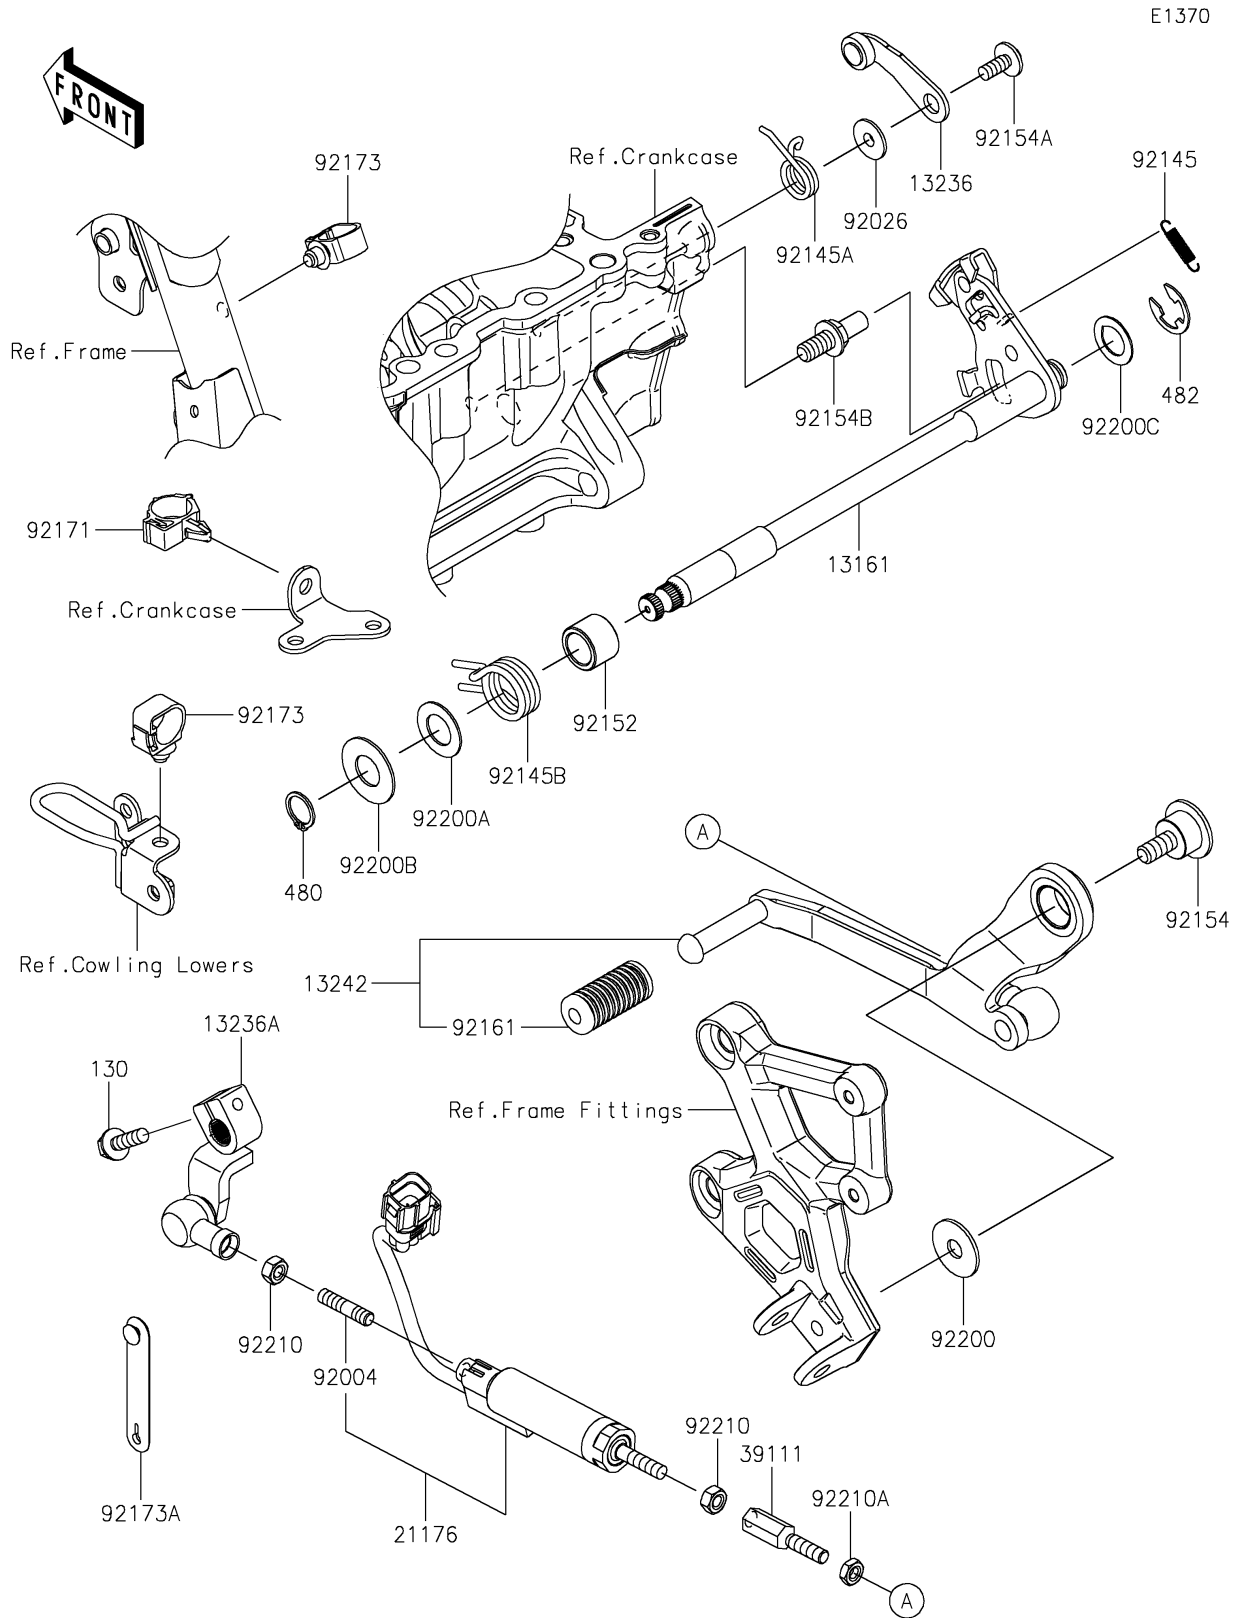

2024 NINJA® ZX™ -4RR KRT EDITION ABS PARTS DIAGRAM

Gear Change Mechanism

2024 NINJA® ZX™ -4RR KRT EDITION ABS PARTS LIST

Gear Change Mechanism

ITEM NAME	PART NUMBER	QUANTITY
LEVER-COMP-CHANGE SHAFT (Ref # 13161)	13161-0609	1
LEVER-COMP,POSITION (Ref # 13236)	13236-0794	1
LEVER-COMP (Ref # 13236A)	13236-0858	1
LEVER-ASSY-CHANGE (Ref # 13242)	13242-0173	1
SENSOR,QUICK SHIFTER (Ref # 21176)	21176-0992	1
ROD-TIE (Ref # 39111)	39111-0382	1
STUD,6X20 (Ref # 92004)	92004-0793	1
SPACER (Ref # 92026)	92026-1217	1
SPRING,PAWL RETURN (Ref # 92145)	92145-1813	1
SPRING,DRUM POSITION (Ref # 92145A)	92145-1814	1
SPRING,RETURN (Ref # 92145B)	92145-1958	1
COLLAR,14.2X19.9X14.3 (Ref # 92152)	92152-2370	1
BOLT (Ref # 92154)	92154-1884	1
BOLT,SOCKET,6X14 (Ref # 92154A)	92154-2731	1
BOLT,RETURN SPRING (Ref # 92154B)	92154-4400	1
DAMPER,CHANGE PEDAL (Ref # 92161)	92161-1466	1
CLAMP,BRAKE HOSE (Ref # 92171)	92171-0316	1
CLAMP,HOLDER CLIP (Ref # 92173)	92173-0868	2
CLAMP (Ref # 92173A)	92173-2199	1
WASHER (Ref # 92200)	92200-1446	1
WASHER,14.2X25X1 (Ref # 92200A)	92200-1933	1
WASHER,14.3X30X1.2 (Ref # 92200B)	92200-2295	1
WASHER,CHANGE SHAFT (Ref # 92200C)	92200-2559	1
NUT,6MM (Ref # 92210)	92210-1596	2
NUT,LEFT HANDED,6MM (Ref # 92210A)	92210-1597	1
BOLT-FLANGED,6X20 (Ref # 130)	130CB0620	1
CIRCLIP-TYPE-C,14MM (Ref # 480)	480J1400	1
CIRCLIP-TYPE-E,12MM (Ref # 482)	482J0200	1