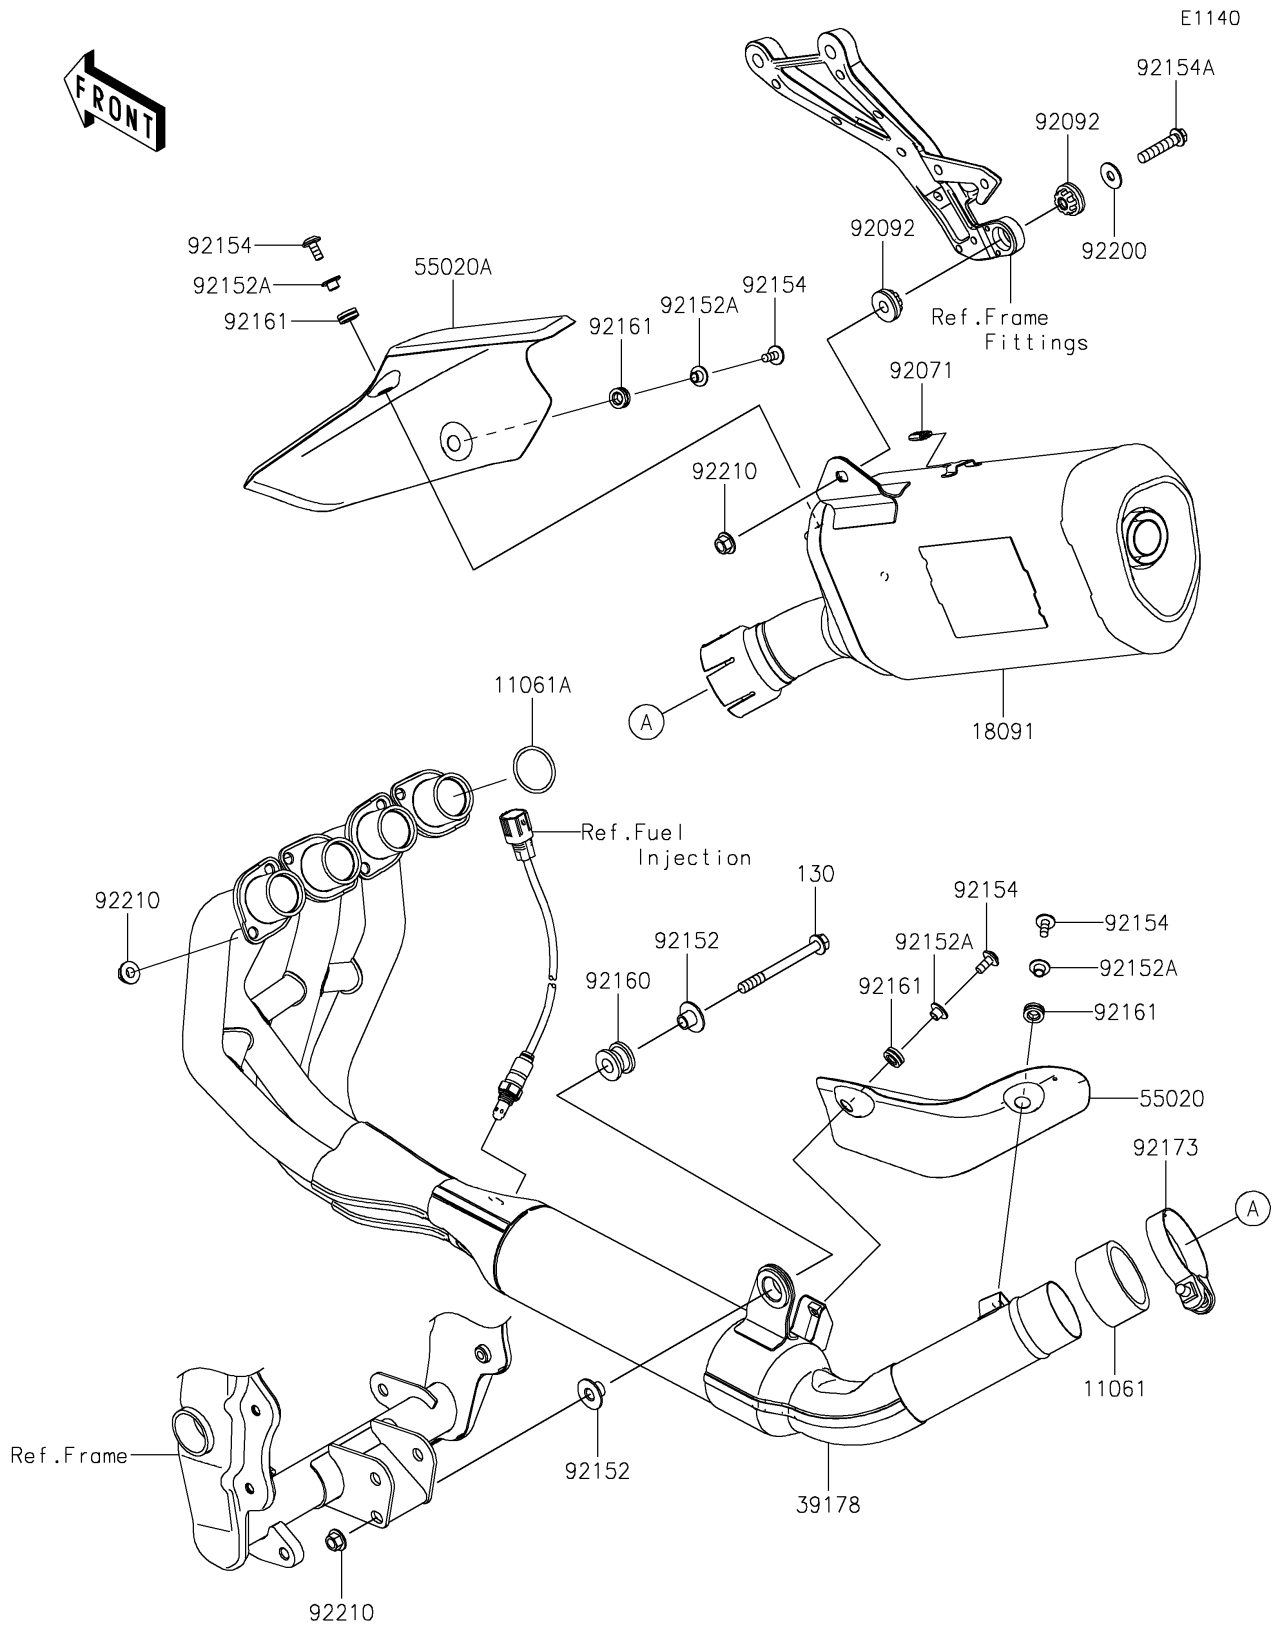

2024 NINJA® ZX™-4RR KRT EDITION ABS PARTS DIAGRAM

Muffler(s)

2024 NINJA® ZX™ -4RR KRT EDITION ABS PARTS LIST

Muffler(s)

ITEM NAME	PART NUMBER	QUANTITY
GASKET,50.8X62X30 (Ref # 11061)	11061-0447	1
GASKET,MANIFOLD (Ref # 11061A)	11061-1372	4
BODY-COMP-MUFFLER (Ref # 18091)	18091-1269	1
MANIFOLD-COMP-EXHAUST (Ref # 39178)	39178-0454	1
GUARD,FR (Ref # 55020)	55020-2391	1
GUARD,RR (Ref # 55020A)	55020-2392	1
GROMMET (Ref # 92071)	92071-0760	1
BUSHING-RUBBER (Ref # 92092)	92092-0044	2
COLLAR (Ref # 92152)	92152-2367	2
COLLAR,6.3X8.3X16 (Ref # 92152A)	92152-2850	4
BOLT,SOCKET,6X14 (Ref # 92154)	92154-0907	4
BOLT,FLANGED,8X40 (Ref # 92154A)	92154-4399	1
DAMPER,MUFFLER MOUNT (Ref # 92160)	92160-1116	1
DAMPER (Ref # 92161)	92161-1475	4
CLAMP (Ref # 92173)	92173-2516	1
WASHER,8.0X22.0X1.5 (Ref # 92200)	92200-0174	1
NUT (Ref # 92210)	92210-1312	10
BOLT-FLANGED,8X85 (Ref # 130)	130CB0885	1