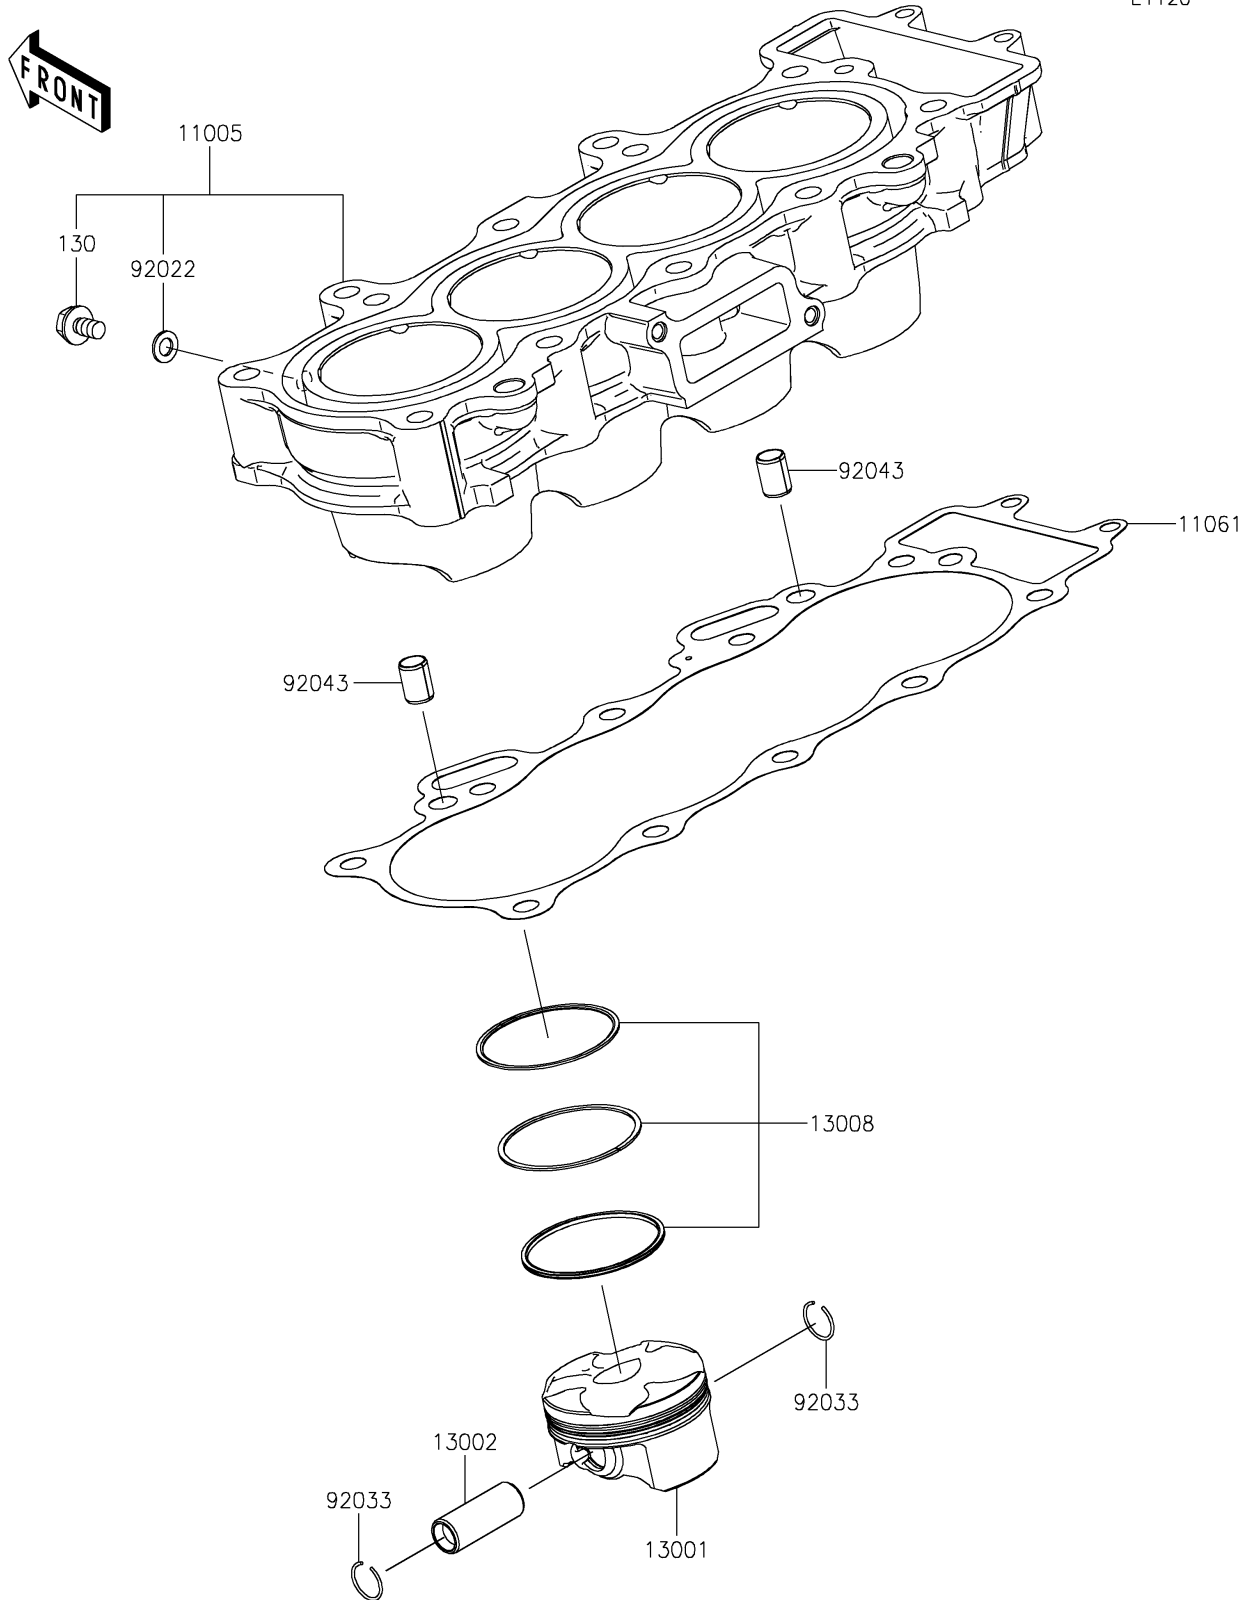

# 2024 NINJA® ZX™ -4RR KRT EDITION ABS PARTS DIAGRAM

Cylinder/Piston(s)

E1120

## 2024 NINJA® ZX™ -4RR KRT EDITION ABS PARTS LIST

Cylinder/Piston(s)

ITEM NAME	PART NUMBER	QUANTITY
CYLINDER-ENGINE (Ref # 11005)	11005-0732	1
GASKET,CYLINDER BASE (Ref # 11061)	11061-1551	1
PISTON-ENGINE (Ref # 13001)	13001-0842	4
PIN-PISTON (Ref # 13002)	13002-0732	4
RING-SET-PISTON (Ref # 13008)	13008-0605	4
WASHER,6.2X11X1 (Ref # 92022)	92022-304	1
RING-SNAP (Ref # 92033)	92033-1287	8
PIN,8.2X10X14 (Ref # 92043)	92043-1264	2
BOLT-FLANGED,6X10 (Ref # 130)	130BD0610	1