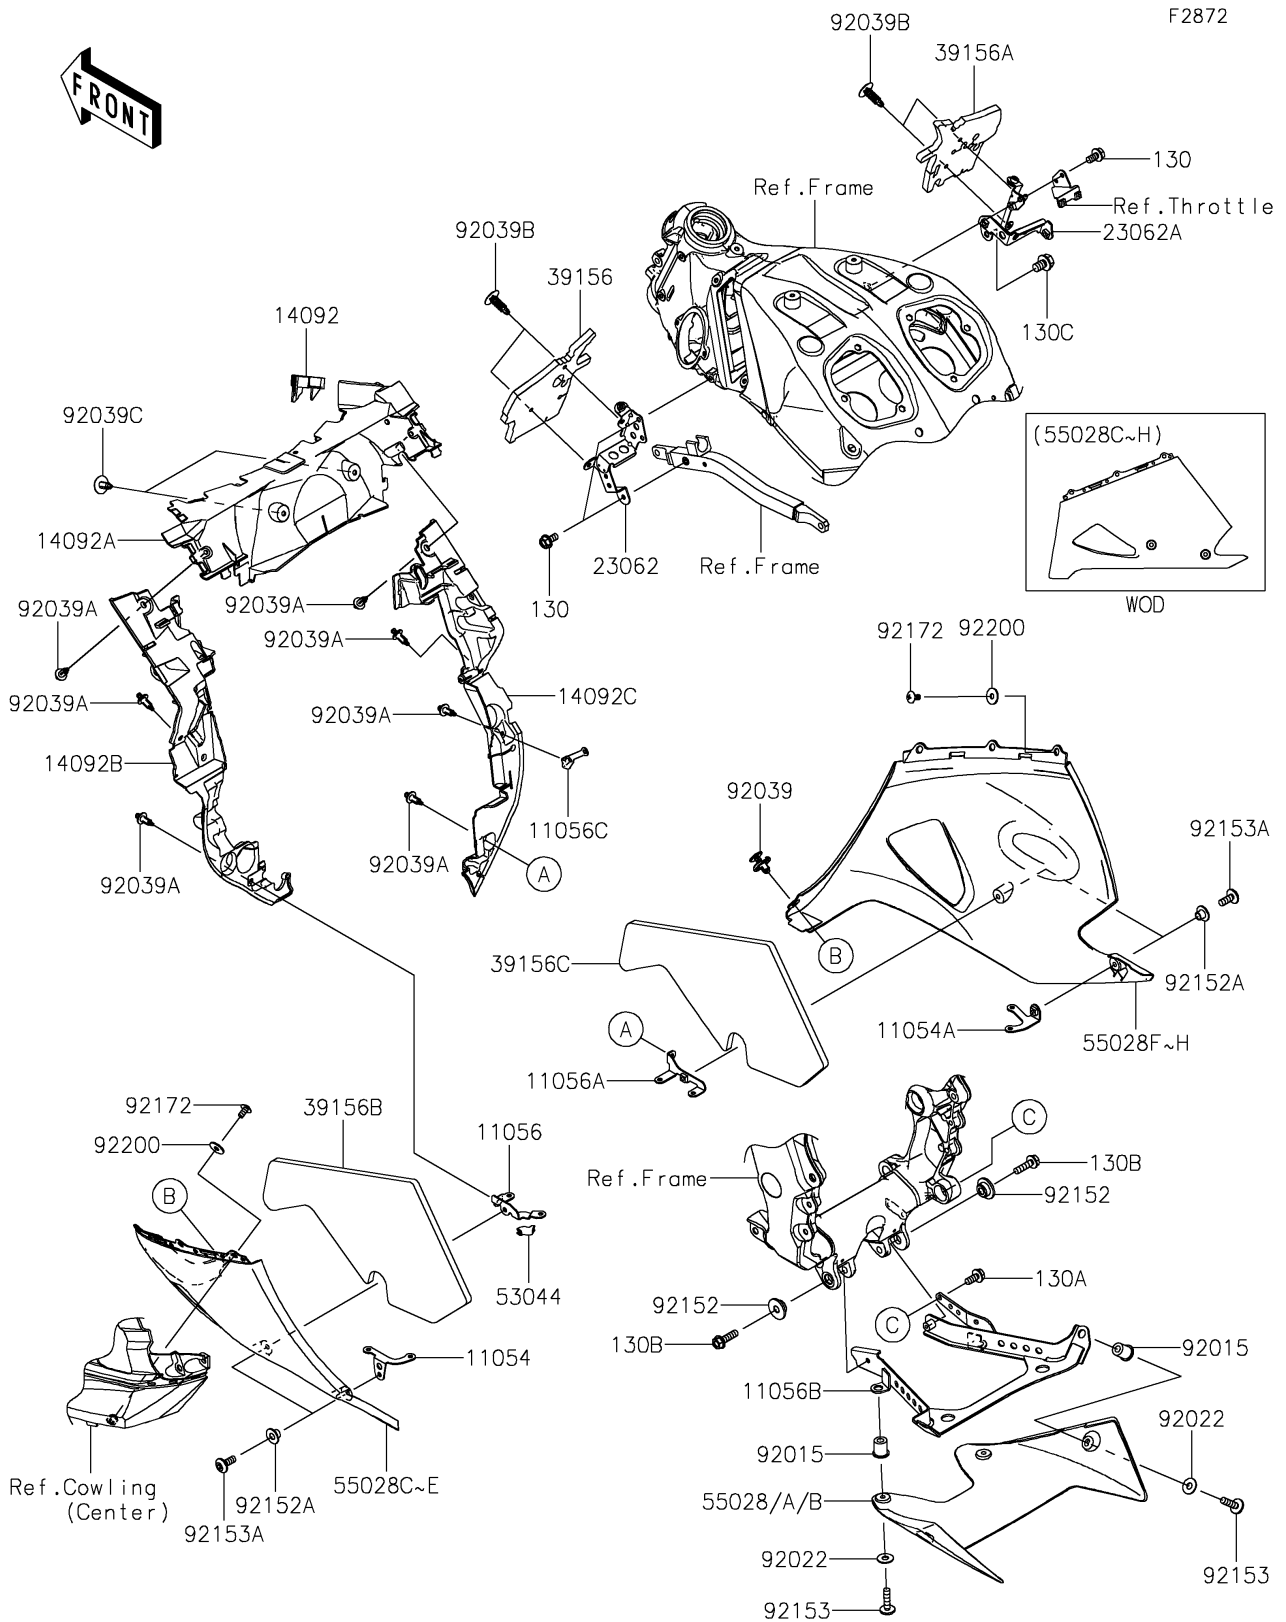

2022 NINJA® ZX™ -14R ABS PARTS DIAGRAM

Cowling Lower

2022 NINJA® ZX™ -14R ABS PARTS LIST

Cowling Lowers

ITEM NAME	PART NUMBER	QUANTITY
BRACKET,LWR COWLING,RR,LH (Ref # 11054)	11054-0562	1
BRACKET,LWR COWLING,RR,RH (Ref # 11054A)	11054-0563	1
BRACKET,LWR COWLING,FR,LH (Ref # 11056)	11056-1097	1
BRACKET,LWR COWLING,FR,RH (Ref # 11056A)	11056-1098	1
BRACKET,LWR COWLING (Ref # 11056B)	11056-1336	1
BRACKET,HEAT GUARD,RH (Ref # 11056C)	11056-1370	1
COVER,RADIATOR CAP (Ref # 14092)	14092-0136	1
COVER,HEAT GUARD,FR (Ref # 14092A)	14092-0830	1
COVER,HEAT GUARD,LH (Ref # 14092B)	14092-0994	1
COVER,HEAT GUARD,RH (Ref # 14092C)	14092-0995	1
BRACKET-COMP,LH (Ref # 23062)	23062-0716	1
BRACKET-COMP,RH (Ref # 23062A)	23062-0717	1
PAD,TANK SIDE,LH (Ref # 39156)	39156-0739	1
PAD,TANK SIDE,RH (Ref # 39156A)	39156-0779	1
PAD,LWR COWLING,LH (Ref # 39156B)	39156-0788	1
PAD,LWR COWLING,RH (Ref # 39156C)	39156-0789	1
TRIM,L=22 (Ref # 53044)	53044-0031	1
COWLING,LWR,RR,M.D.BLACK (Ref # 55028)	55028-0063-17K	1
COWLING,LWR,LH,M.D.BLACK (Ref # 55028C)	55028-0473-17K	1
COWLING,LWR,RH,M.D.BLACK (Ref # 55028F)	55028-0474-17K	1
NUT (Ref # 92015)	92015-1700	4
WASHER,6.5X16X1 (Ref # 92022)	92022-1143	4
RIVET,HOLE 8MM (Ref # 92039)	92039-0014	1
RIVET (Ref # 92039A)	92039-0051	7
RIVET (Ref # 92039B)	92039-0090	4
RIVET (Ref # 92039C)	92039-1289	2
COLLAR (Ref # 92152)	92152-0378	2
COLLAR,6.3X8.3X7.6 (Ref # 92152A)	92152-2133	4
BOLT,SOCKET,6X23 (Ref # 92153)	92153-1267	4

2022 NINJA® ZX™ -14R ABS PARTS LIST

Cowling Lower

ITEM NAME	PART NUMBER	QUANTITY
BOLT,SOCKET,6X16 (Ref # 92153A)	92153-1526	4
SCREW,TAPPING,5X10 (Ref # 92172)	92172-0262	2
WASHER (Ref # 92200)	92200-0288	2
BOLT-FLANGED,6X12 (Ref # 130)	130BA0612	3
BOLT-FLANGED,6X14 (Ref # 130A)	130BA0614	1
BOLT-FLANGED,6X22 (Ref # 130B)	130BA0622	2
BOLT-FLANGED,8X12 (Ref # 130C)	130BA0812	1