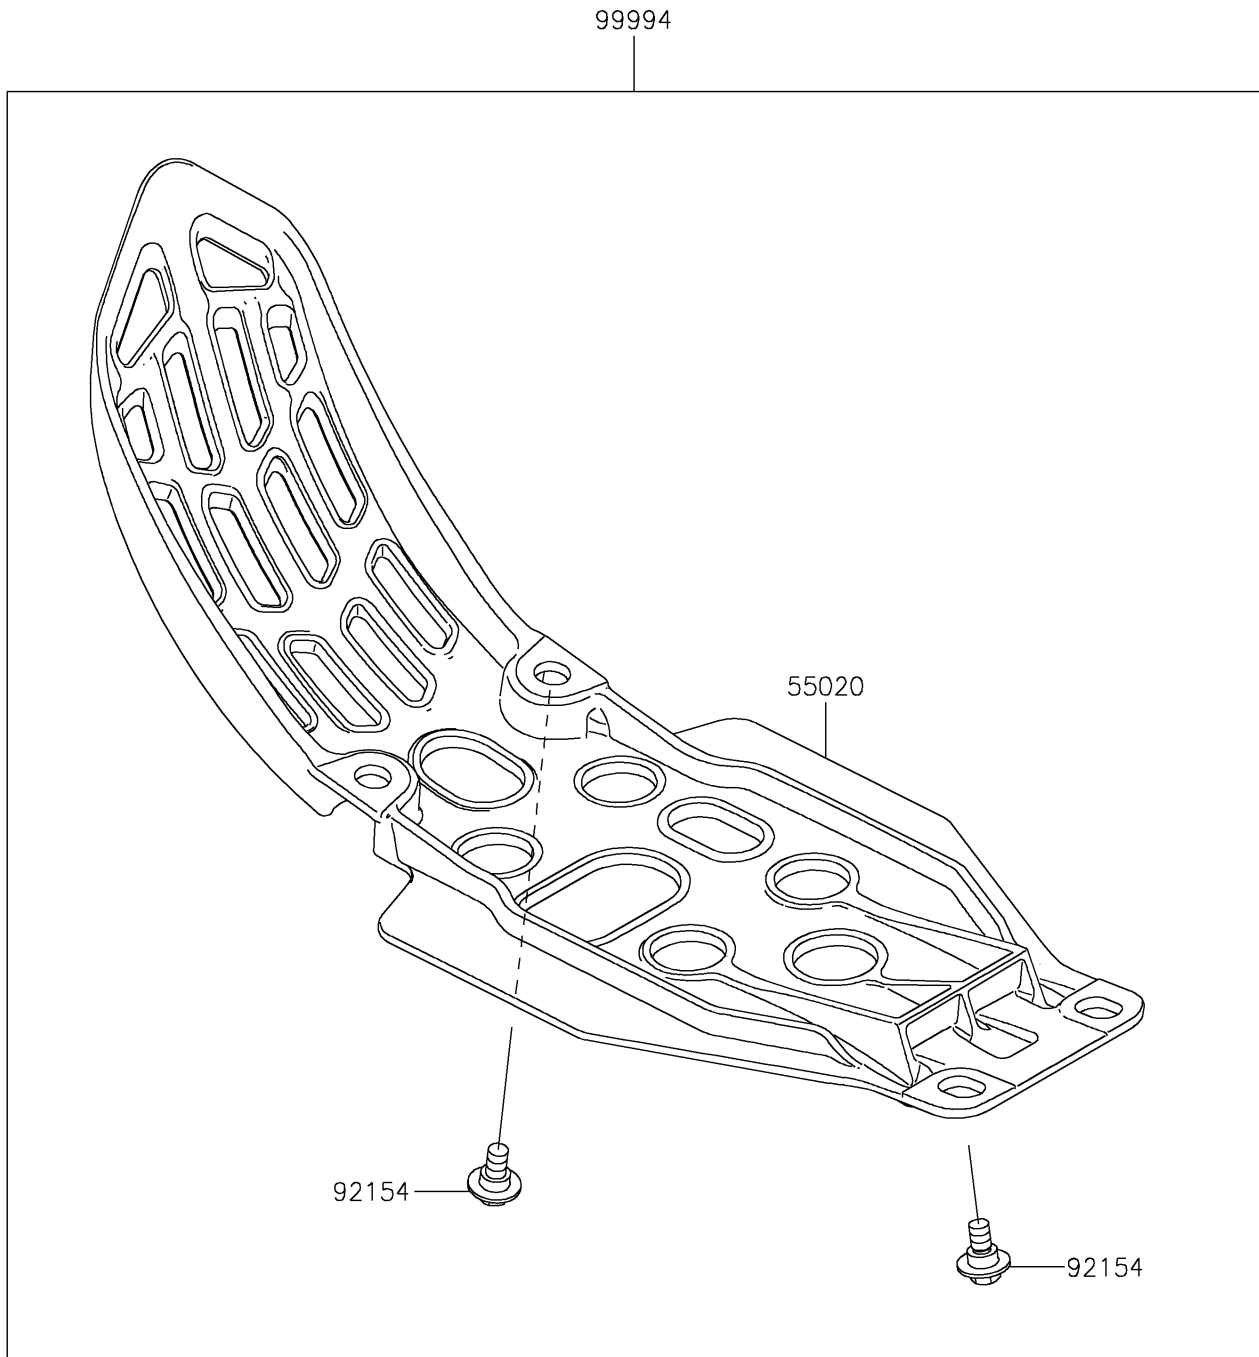

# 2022 KX™ 250 PARTS DIAGRAM

Accessory(Skid Plate)

F2910A

## 2022 KX™ 250 PARTS LIST

Accessory(Skid Plate)

ITEM NAME	PART NUMBER	QUANTITY
GUARD,ENGINE,LWR (Ref # 55020)	55020-1893	1
BOLT,FLANGED,6X9 (Ref # 92154)	92154-0546	4
SKID PLATE KIT (Ref # 99994)	99994-1532	1