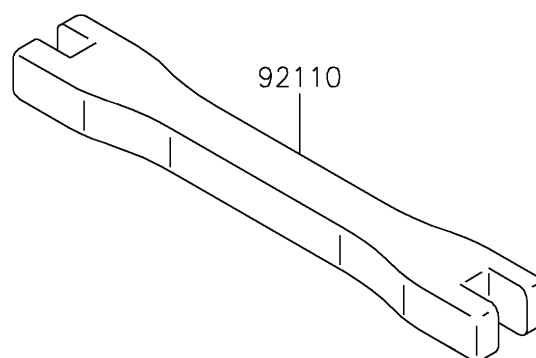

2022 KX™ 250

PARTS DIAGRAM

Owner's Tools

F2810