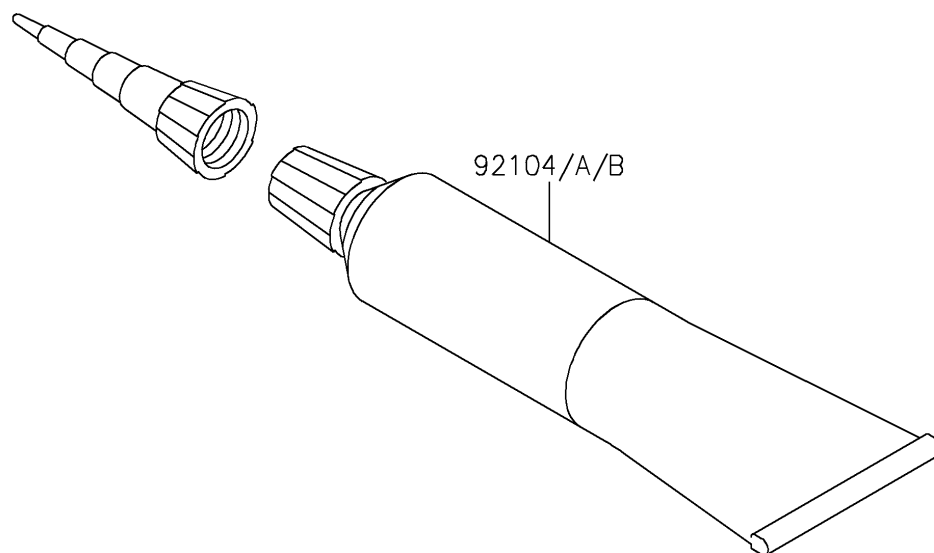

2022 KX™ 250

PARTS DIAGRAM

Owner's Tools

F2810