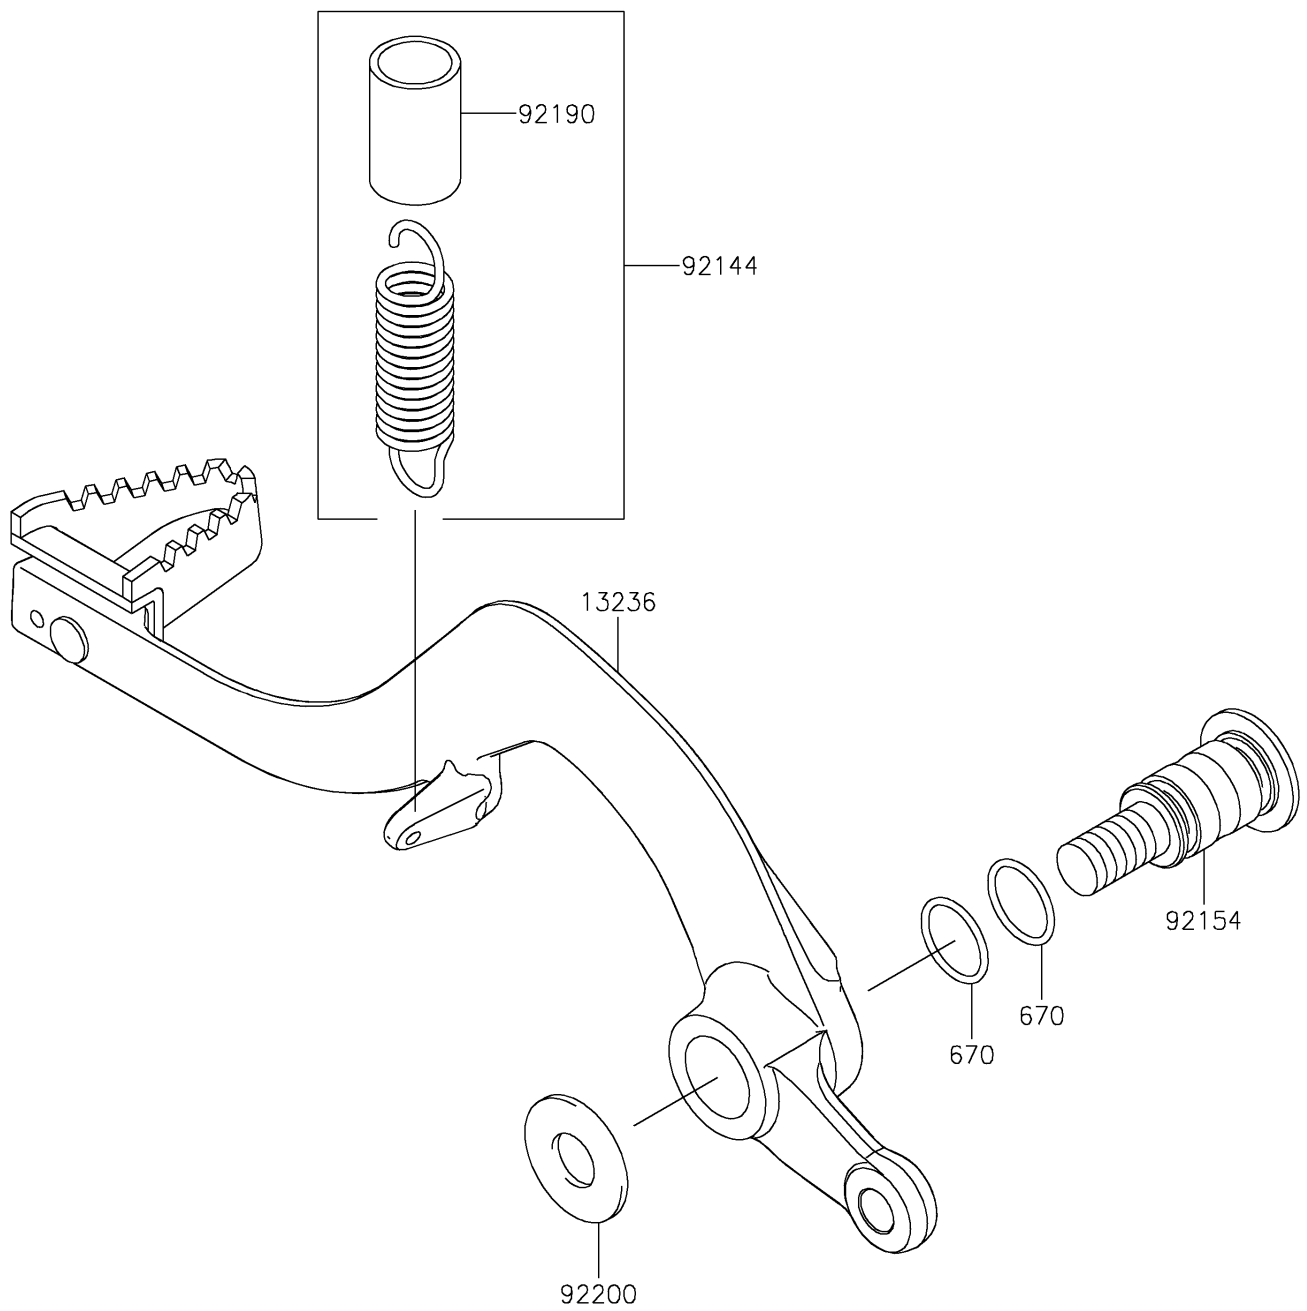

# 2022 KX™ 250 PARTS DIAGRAM

Brake Pedal

F2260

## 2022 KX™ 250 PARTS LIST

### Brake Pedal

ITEM NAME	PART NUMBER	QUANTITY
LEVER-COMP,BRAKE PEDAL (Ref # 13236)	13236-0838	1
SPRING,BRAKE PEDAL RETURN (Ref # 92144)	92144-1752	1
BOLT,BRAKE PEDAL,10MM (Ref # 92154)	92154-0516	1
TUBE,13X16X25 (Ref # 92190)	92190-1488	1
WASHER,10.5X24X1.5 (Ref # 92200)	92200-0154	1
O RING,12MM (Ref # 670)	670B2012	2