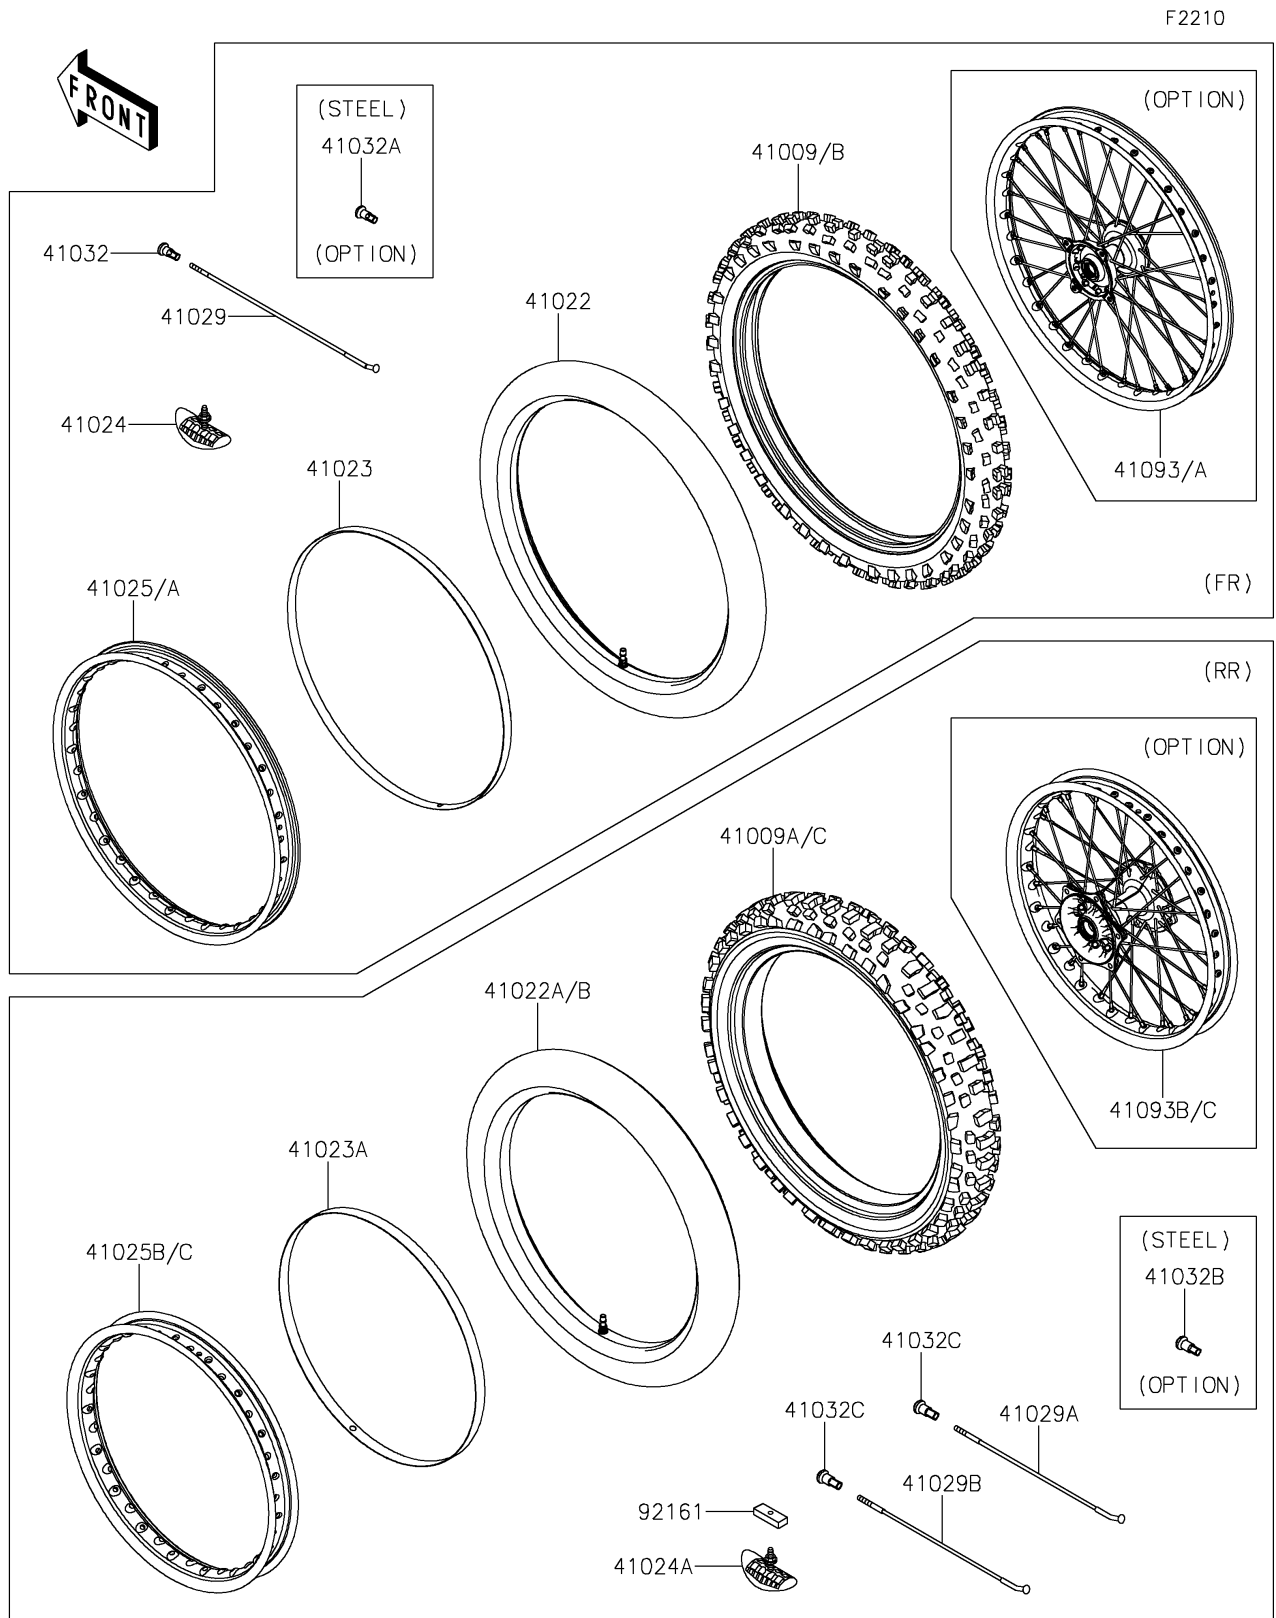

# 2022 KX™ 250 PARTS DIAGRAM

Wheels/Tires

## 2022 KX™ 250 PARTS LIST

### Wheels/Tires

ITEM NAME	PART NUMBER	QUANTITY
TIRE,FR,80/100-21 51M,MX32F(D) (Ref # 41009)	41009-0680	1
TIRE,RR,100/90-19 57M,MX32(D) (Ref # 41009A)	41009-0681	1
TUBE-TIRE,90/100-21(D) (Ref # 41022)	41022-0022	1
TUBE-TIRE,100/90-19(D) (Ref # 41022B)	41022-1129	1
BAND-RIM,90/100-21(D) (Ref # 41023)	41023-0009	1
BAND-RIM,90-100/90-19(D) (Ref # 41023A)	41023-1074	1
STOPPER-RIM,1.60-M(DUNLOP) (Ref # 41024)	41024-010	1
STOPPER-RIM,1.85-M(DUNLOP) (Ref # 41024A)	41024-011	1
RIM,FR,1.60X21,BLACK (Ref # 41025A)	41025-0339-WC	1
RIM,RR,1.85X19,BLACK (Ref # 41025C)	41025-0344-WC	1
SPOKE-INNER,FR (Ref # 41029)	41029-0003	36
SPOKE-INNER,RR,202MMX160D (Ref # 41029A)	41029-1204	27
SPOKE-INNER,RR,204MMX159D (Ref # 41029B)	41029-1330	9
NIPPLE-SPOKE,ALUMINIUM (Ref # 41032)	41032-0002	36
NIPPLE-SPOKE,8X9X20(+),STEEL (Ref # 41032A)	41032-1077	36
NIPPLE-SPOKE,STEEL (Ref # 41032B)	41032-1085	36
NIPPLE-SPOKE,ALUMINIUM (Ref # 41032C)	41032-1086	36
WHEEL,FR,1.60X21,AL NIPPLE,BLK (Ref # 41093A)	41093-0006-WC	1
WHEEL,RR,1.85X19,AL NIPPLE,BLK (Ref # 41093C)	41093-0007-WC	1
DAMPER,RIM STOPPER (Ref # 92161)	92161-1184	1