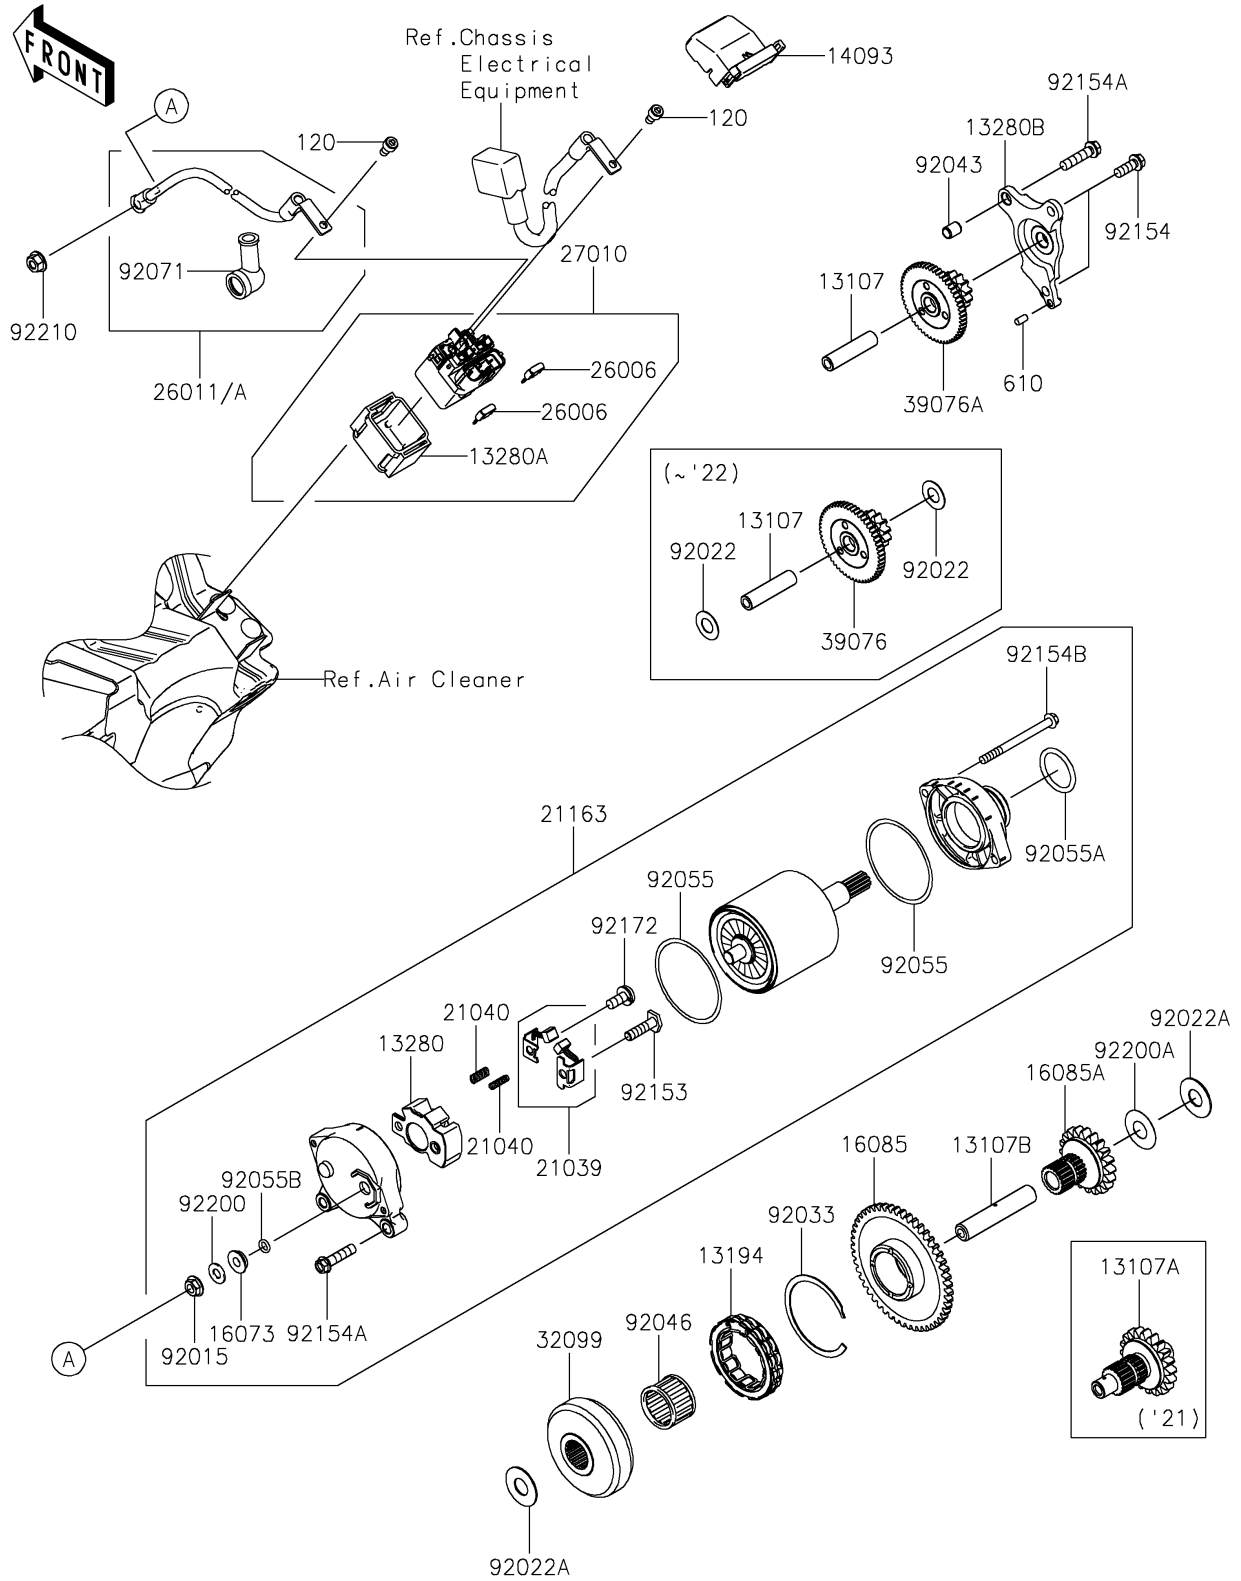

# 2022 KX™ 250 PARTS DIAGRAM

## Starter Motor

E1840

### Starter Motor

ITEM NAME	PART NUMBER	QUANTITY
SHAFT,IDLER (Ref # 13107)	13107-0917	1
SHAFT (Ref # 13107A)	13107-0918	1
SHAFT (Ref # 13107B)	13107-0946	1
CLUTCH-ONEWAY (Ref # 13194)	13194-3705	1
HOLDER (Ref # 13280)	13280-0261	1
HOLDER,MAGNETIC SWITCH (Ref # 13280A)	13280-0814	1
HOLDER,LIMITER (Ref # 13280B)	13280-0993	1
COVER,MAGNETIC SWITCH (Ref # 14093)	14093-0716	1
INSULATOR (Ref # 16073)	16073-0053	1
GEAR,49T (Ref # 16085)	16085-0703	1
GEAR,20T (Ref # 16085A)	16085-0710	1
BRUSH,CARBON SET (Ref # 21039)	21039-0005	1
SPRING-BRUSH (Ref # 21040)	21040-0003	2
STARTER-ELECTRIC (Ref # 21163)	21163-0789	1
FUSE,10A (Ref # 26006)	26006-0033	2
WIRE-LEAD (Ref # 26011)	26011-1918	1
SWITCH,MAGNETIC (Ref # 27010)	27010-0879	1
CASE (Ref # 32099)	32099-0812	1
LIMITER (Ref # 39076)	39076-0042	1
NUT,STARTER MOTOR (Ref # 92015)	92015-1476	1
WASHER,10.2X20X0.5 (Ref # 92022)	92022-1649	2
WASHER,12X27.5X1.0 (Ref # 92022A)	92022-1852	2
RING-SNAP (Ref # 92033)	92033-3731	1
PIN,DOWEL,8X10 (Ref # 92043)	92043-1302	1
BEARING-NEEDLE,RS263020 (Ref # 92046)	92046-0004	1
RING-O (Ref # 92055)	92055-0136	2
RING-O (Ref # 92055A)	92055-1276	1
RING-O,4.5X2.0 (Ref # 92055B)	92055-1370	1
GROMMET (Ref # 92071)	92071-0024	1

### Starter Motor

ITEM NAME	PART NUMBER	QUANTITY
BOLT (Ref # 92153)	92153-1866	1
BOLT,FLANGED,6X16 (Ref # 92154)	92154-2965	2
BOLT,FLANGED,6X25 (Ref # 92154A)	92154-2967	3
BOLT (Ref # 92154B)	92154-3958	2
SCREW (Ref # 92172)	92172-0334	1
WASHER (Ref # 92200)	92200-0386	1
WASHER,12.2X27.5X0.2 (Ref # 92200A)	92200-2432	1
NUT,6MM (Ref # 92210)	92210-0188	1
BOLT-SOCKET,5X10 (Ref # 120)	120CB0510	2
ROLLER,4X8 (Ref # 610)	610A0408	1