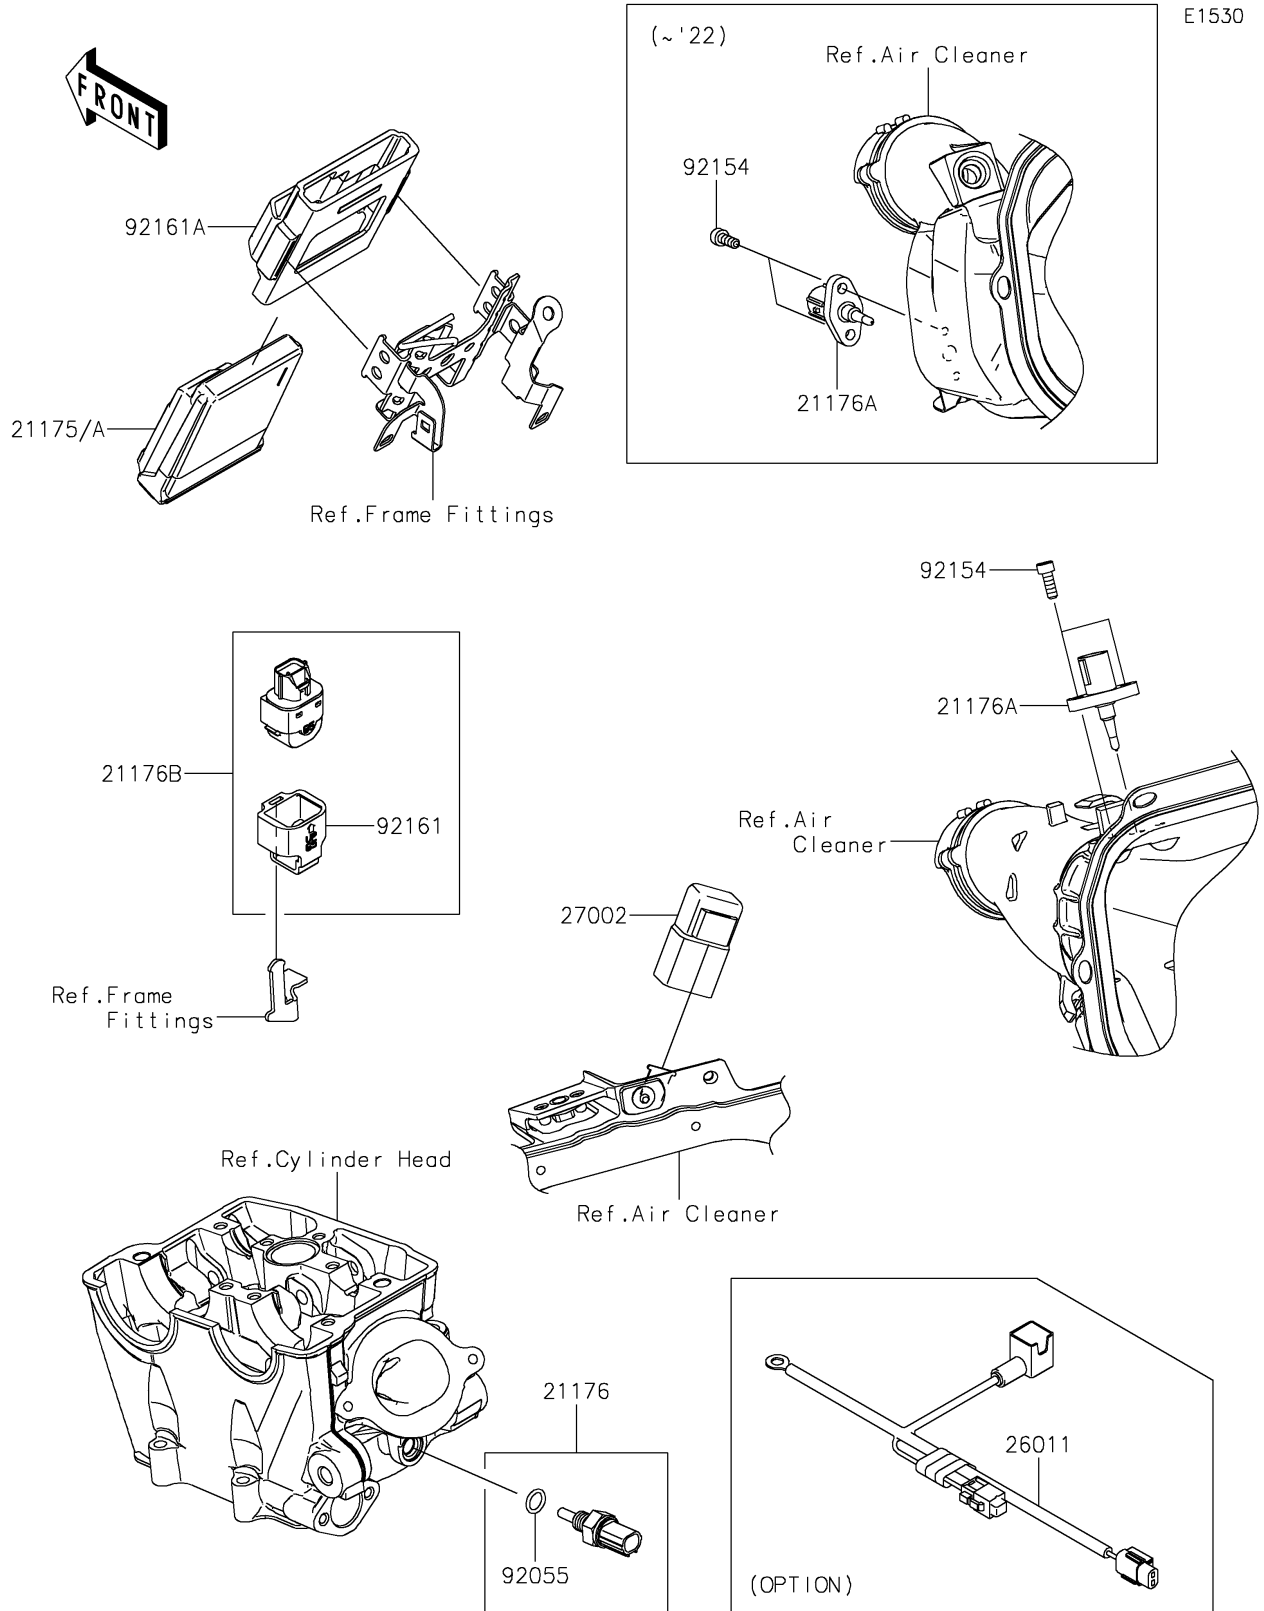

2022 KX™ 250 PARTS DIAGRAM

Fuel Injection

2022 KX™ 250 PARTS LIST

Fuel Injection

ITEM NAME	PART NUMBER	QUANTITY
CONTROL UNIT-ELECTRONIC (Ref # 21175)	21175-1622	1
SENSOR,WATER TEMP (Ref # 21176)	21176-0009	1
SENSOR,AIR TEMP (Ref # 21176A)	21176-0121	1
SENSOR,VEHICLE-DOWN (Ref # 21176B)	21176-0704	1
WIRE-LEAD,BAT. CONNECTION (Ref # 26011)	26011-0246	1
RELAY-ASSY (Ref # 27002)	27002-1086	1
RING-O,9.5X1.9 (Ref # 92055)	92055-0016	1
BOLT,SOCKET,5X14 (Ref # 92154)	92154-0491	2
DAMPER (Ref # 92161)	92161-0951	1
DAMPER,ECU (Ref # 92161A)	92161-0976	1