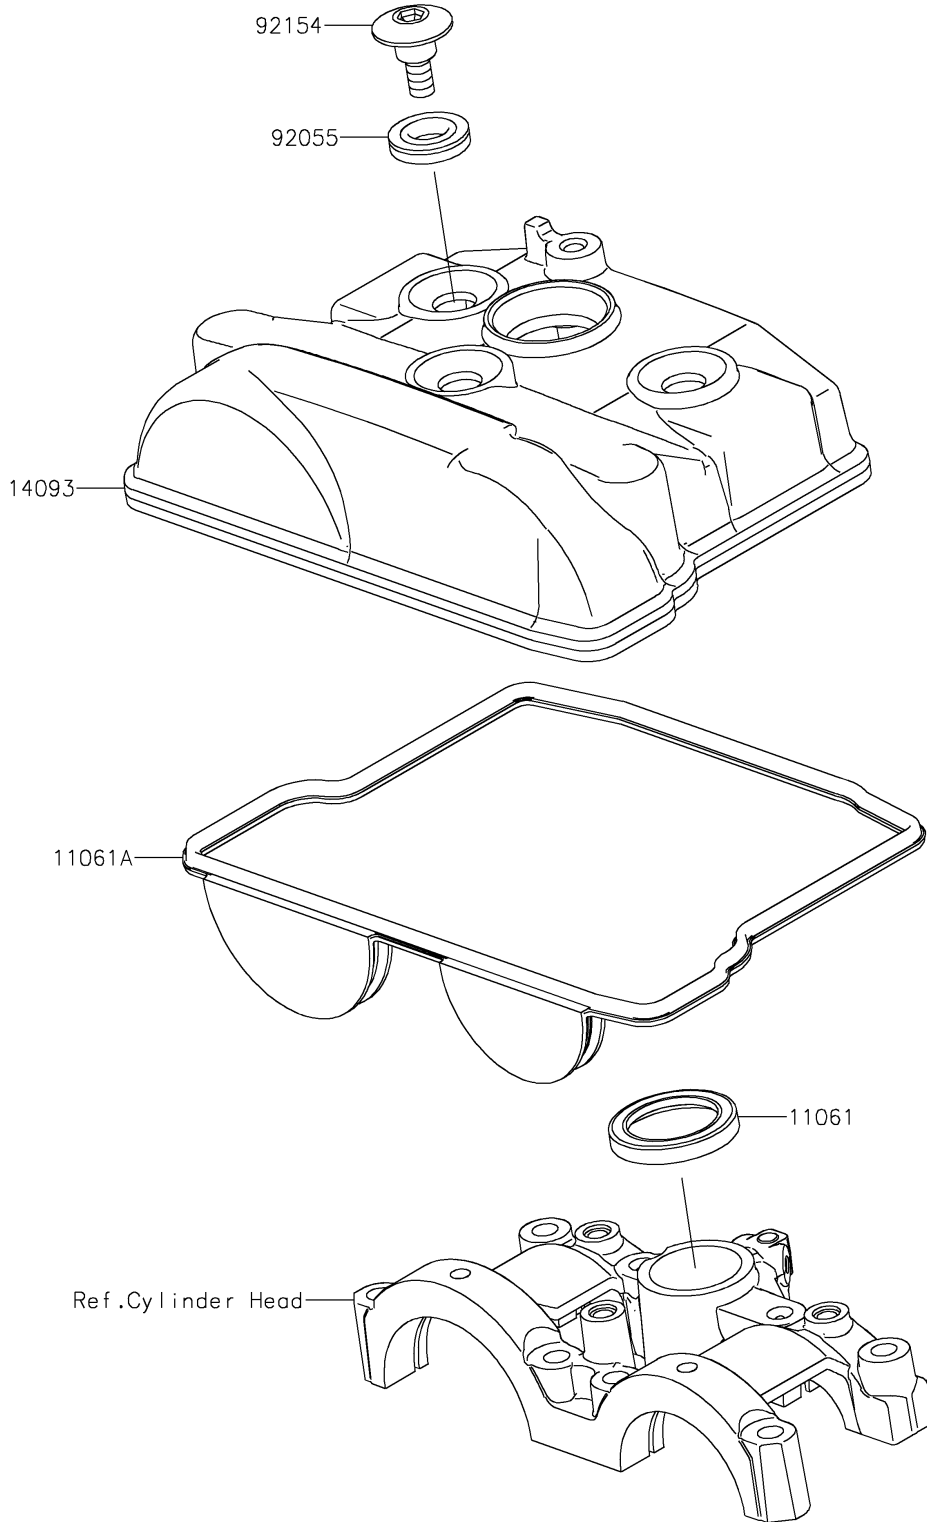

2022 KX™ 250 PARTS DIAGRAM

Cylinder Head Cover

E1112

2022 KX™ 250 PARTS LIST

Cylinder Head Cover

ITEM NAME	PART NUMBER	QUANTITY
GASKET,PLUG HOLE (Ref # 11061)	11061-1197	1
GASKET,HEAD COVER (Ref # 11061A)	11061-1392	1
COVER,HEAD (Ref # 14093)	14093-1050	1
RING-O,HEAD COVER BOLT (Ref # 92055)	92055-1352	3
BOLT,SOCKET,6MM (Ref # 92154)	92154-2094	3