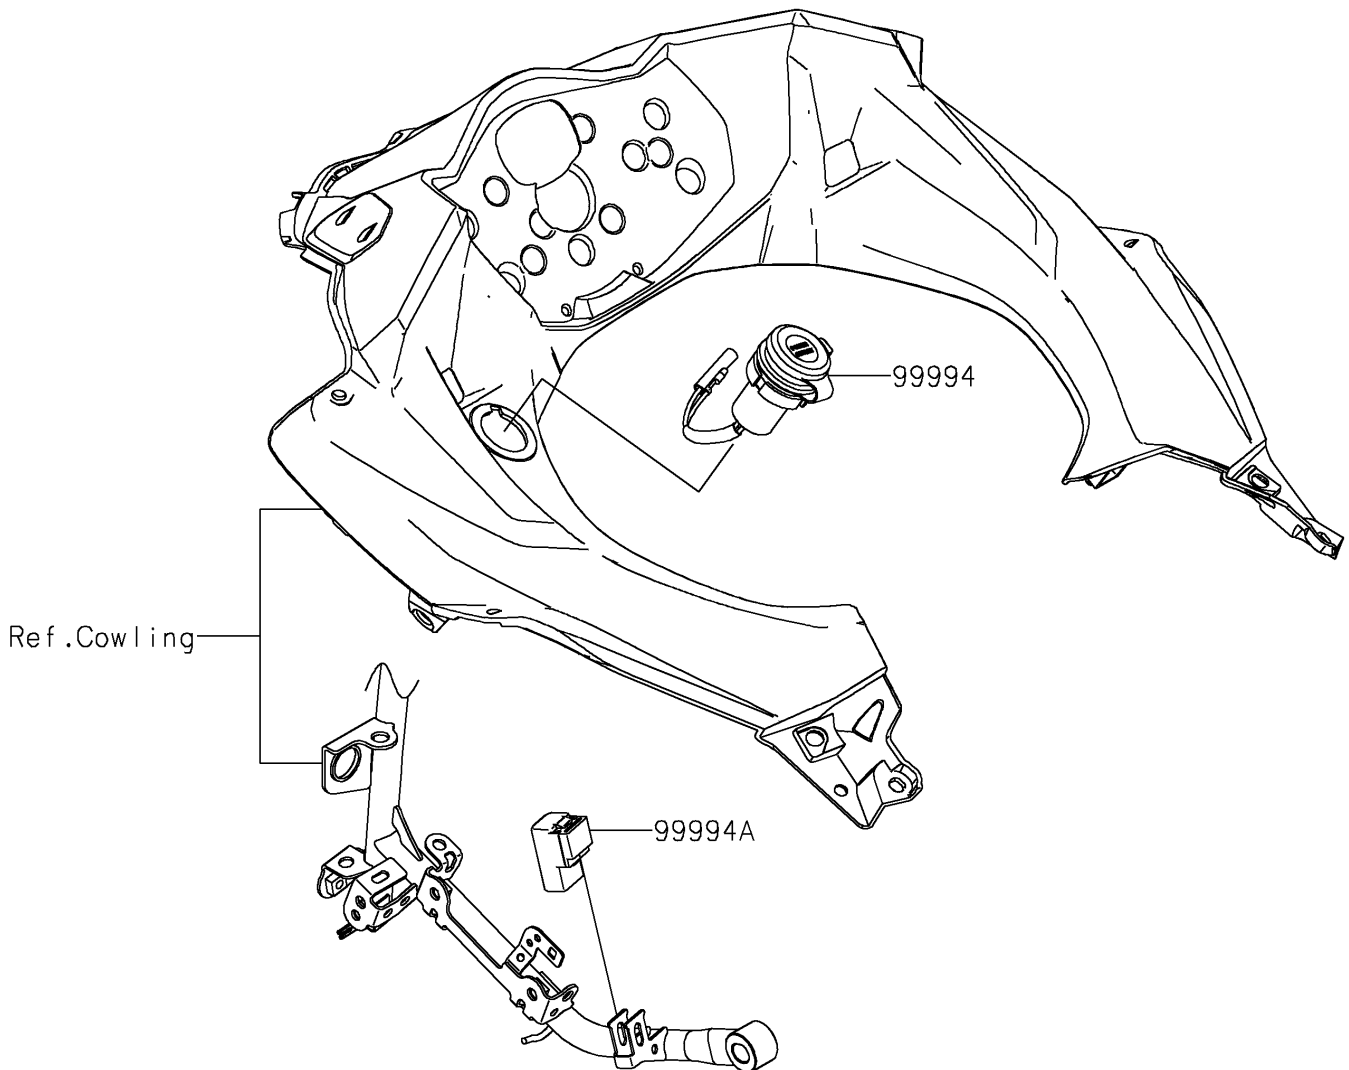

# 2024 Ninja 400 KRT Edition ABS PARTS DIAGRAM

Accessory(DC Output etc.)

F2910G

## 2024 Ninja 400 KRT Edition ABS PARTS LIST

Accessory(DC Output etc.)

ITEM NAME	PART NUMBER	QUANTITY
KIT-ACCESSORY,DC OUTPUT,12V (Ref # 99994)	99994-1113	1
ACC-RELAY (Ref # 99994A)	99994-1727	1