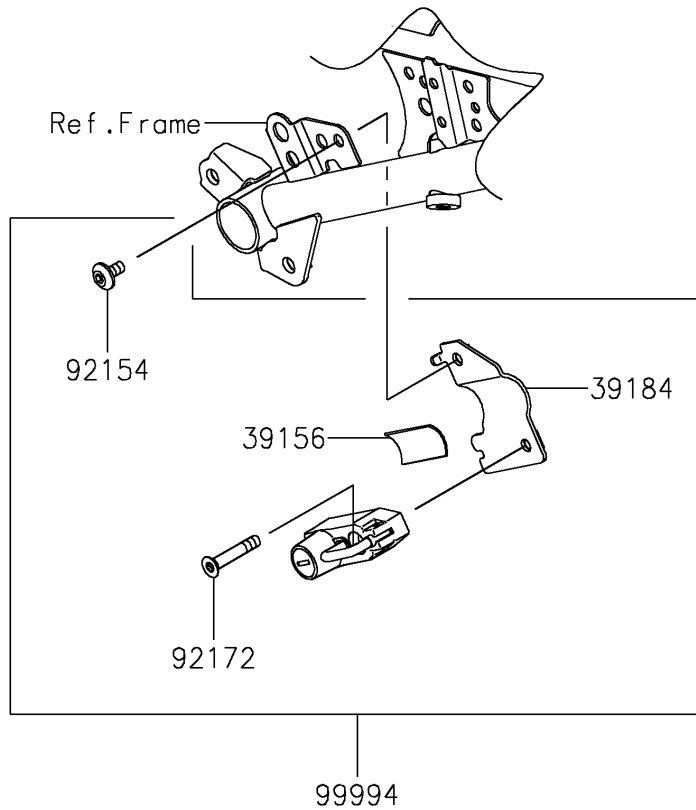

# 2024 Ninja 400 KRT Edition ABS PARTS DIAGRAM

Accessory(Helmet Lock)

F2910F

## 2024 Ninja 400 KRT Edition ABS PARTS LIST

Accessory(Helmet Lock)

ITEM NAME	PART NUMBER	QUANTITY
PAD,25X33X1 (Ref # 39156)	39156-2158	1
BRACKET-ASSY (Ref # 39184)	39184-0745	1
BOLT,SOCKET,6X12 (Ref # 92154)	92154-2355	1
SCREW,HEXLOBE,6X35 (Ref # 92172)	92172-0835	1
HELMET LOCK (Ref # 99994)	99994-1732	1