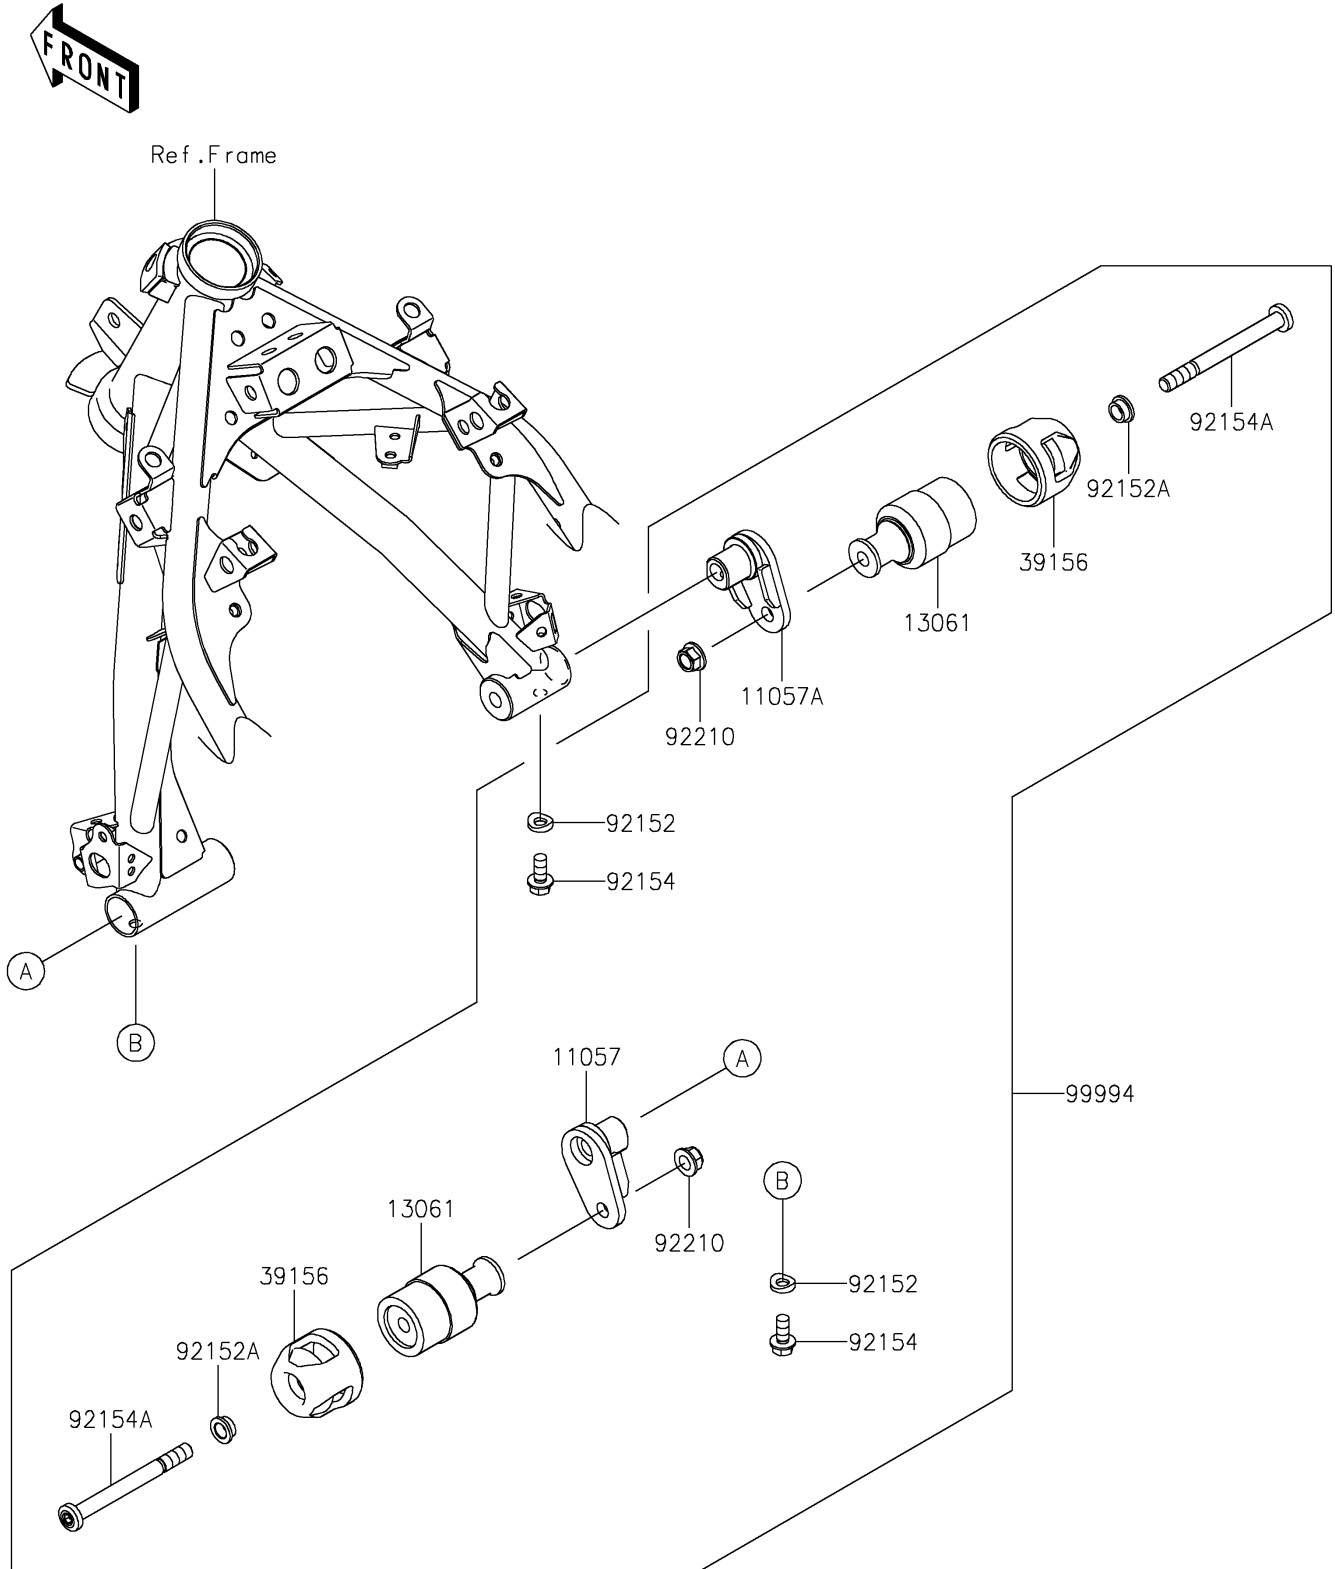

2024 Ninja 400 KRT Edition ABS PARTS DIAGRAM

Accessory(Slider)

F2910C

2024 Ninja 400 KRT Edition ABS PARTS LIST

Accessory(Slider)

ITEM NAME	PART NUMBER	QUANTITY
BRACKET,SLIDER,LH (Ref # 11057)	11057-1234	1
BRACKET,SLIDER,RH (Ref # 11057A)	11057-1235	1
BOSS (Ref # 13061)	13061-1983	2
PAD,SLIDER (Ref # 39156)	39156-2758	2
COLLAR,8.3X16 (Ref # 92152)	92152-2423	2
COLLAR,10.2X14X7 (Ref # 92152A)	92152-2847	2
BOLT-FLANGED,8X14 (Ref # 92154)	92154-3798	2
BOLT,SOCKET,10X105 (Ref # 92154A)	92154-4392	2
NUT,LOCK,FLANGED,10MM (Ref # 92210)	92210-1081	2
ENGINE SLIDER (Ref # 99994)	99994-1741	1