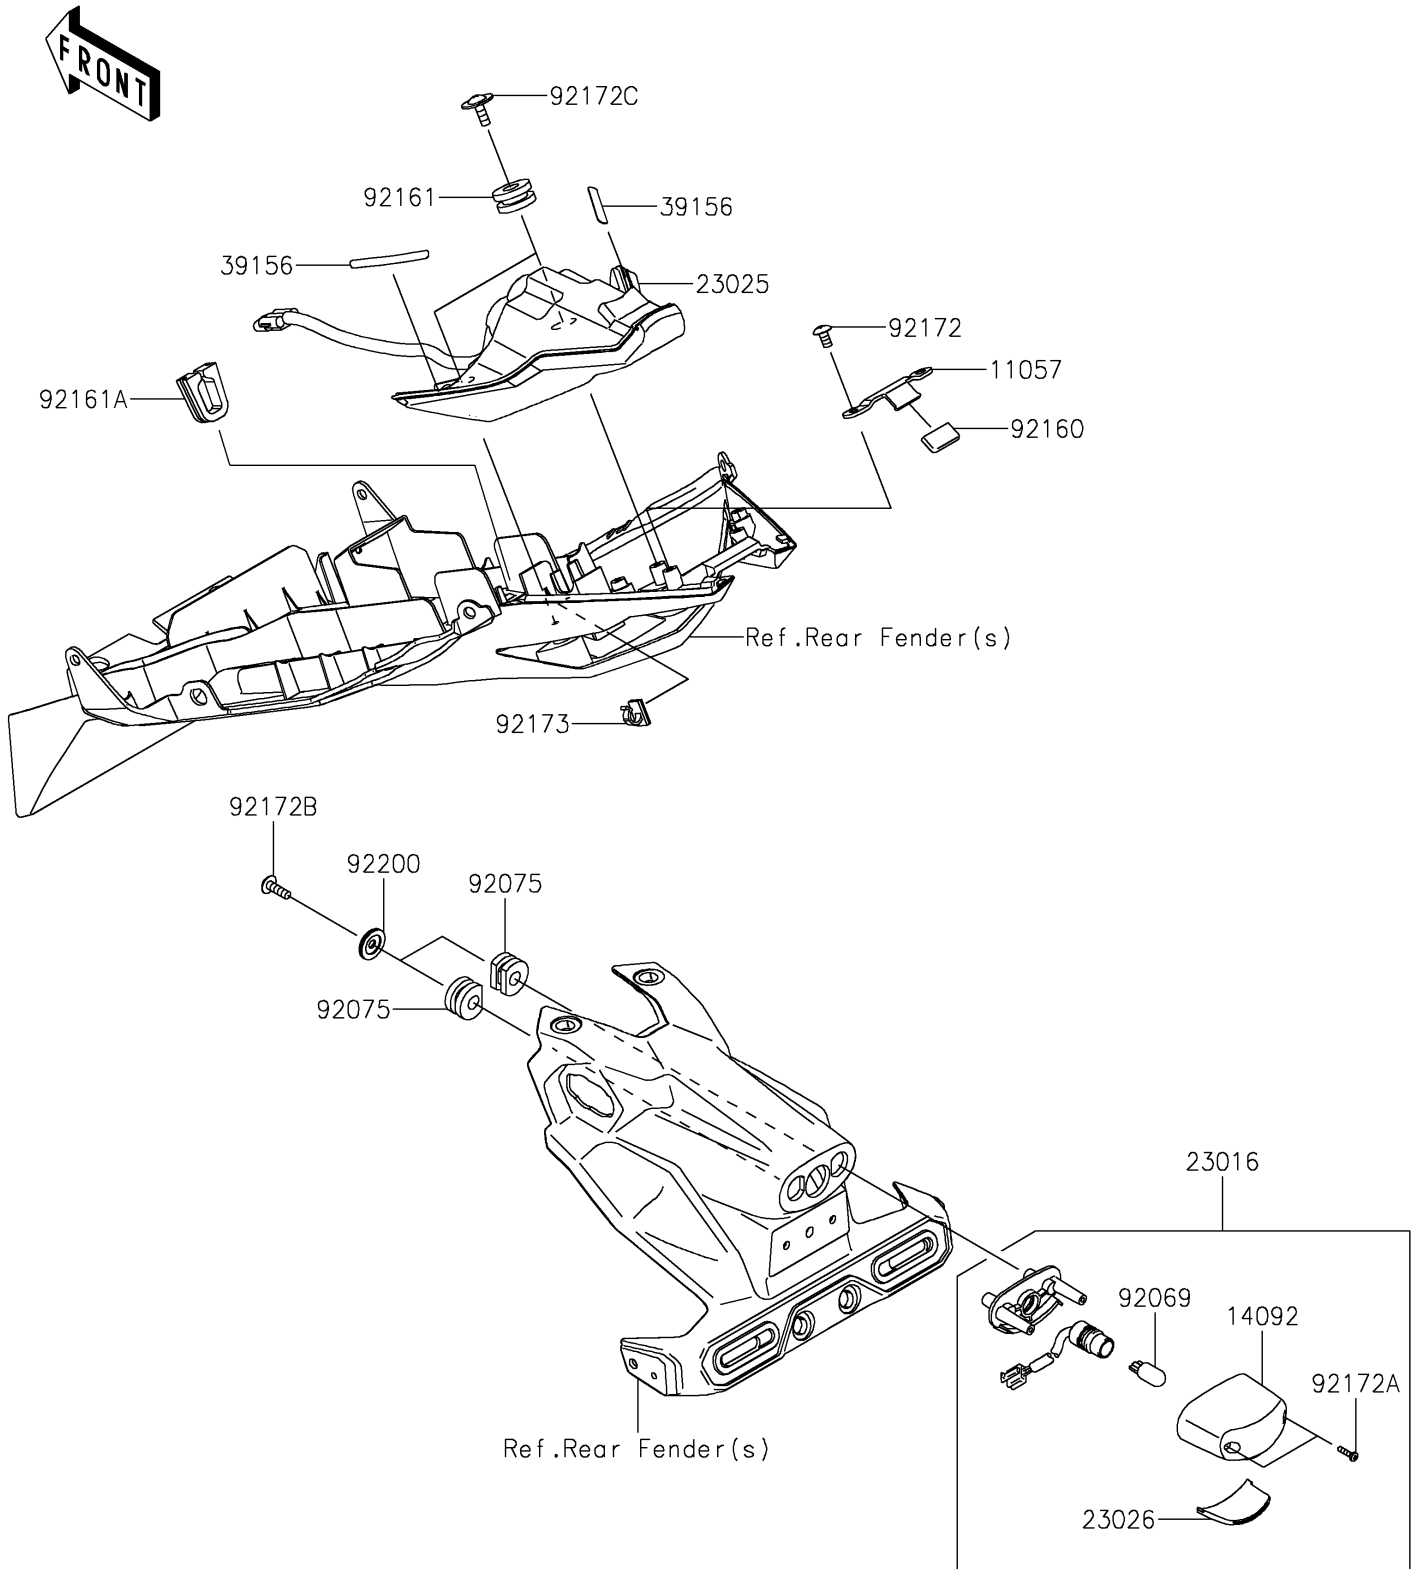

# 2024 Ninja 400 KRT Edition ABS PARTS DIAGRAM

Taillight(s)

F2720

## 2024 Ninja 400 KRT Edition ABS PARTS LIST

### Taillight(s)

ITEM NAME	PART NUMBER	QUANTITY
BRACKET (Ref # 11057)	11057-1214	1
COVER,LICENSE LAMP (Ref # 14092)	14092-0001	1
LAMP-ASSY,LICENCE (Ref # 23016)	23016-0657	1
LAMP-TAIL,LED (Ref # 23025)	23025-0400	1
LENS,LICENCE LAMP (Ref # 23026)	23026-0035	1
PAD,6X50 (Ref # 39156)	39156-2421	2
BULB,12V 5W (Ref # 92069)	92069-1016	1
DAMPER (Ref # 92075)	92075-1870	2
DAMPER (Ref # 92160)	92160-1190	1
DAMPER (Ref # 92161)	92161-0163	2
DAMPER,RR FENDER (Ref # 92161A)	92161-1984	1
SCREW,TAPPING,5X10 (Ref # 92172)	92172-0262	2
SCREW,TAPPING,2.9X13 (Ref # 92172A)	92172-0343	2
SCREW,TAPPING,5X16 (Ref # 92172B)	92172-0427	2
SCREW,5X16 (Ref # 92172C)	92172-1215	2
CLAMP,CLIP (Ref # 92173)	92173-1783	1
WASHER,5.5X20X2 (Ref # 92200)	92200-1971	2