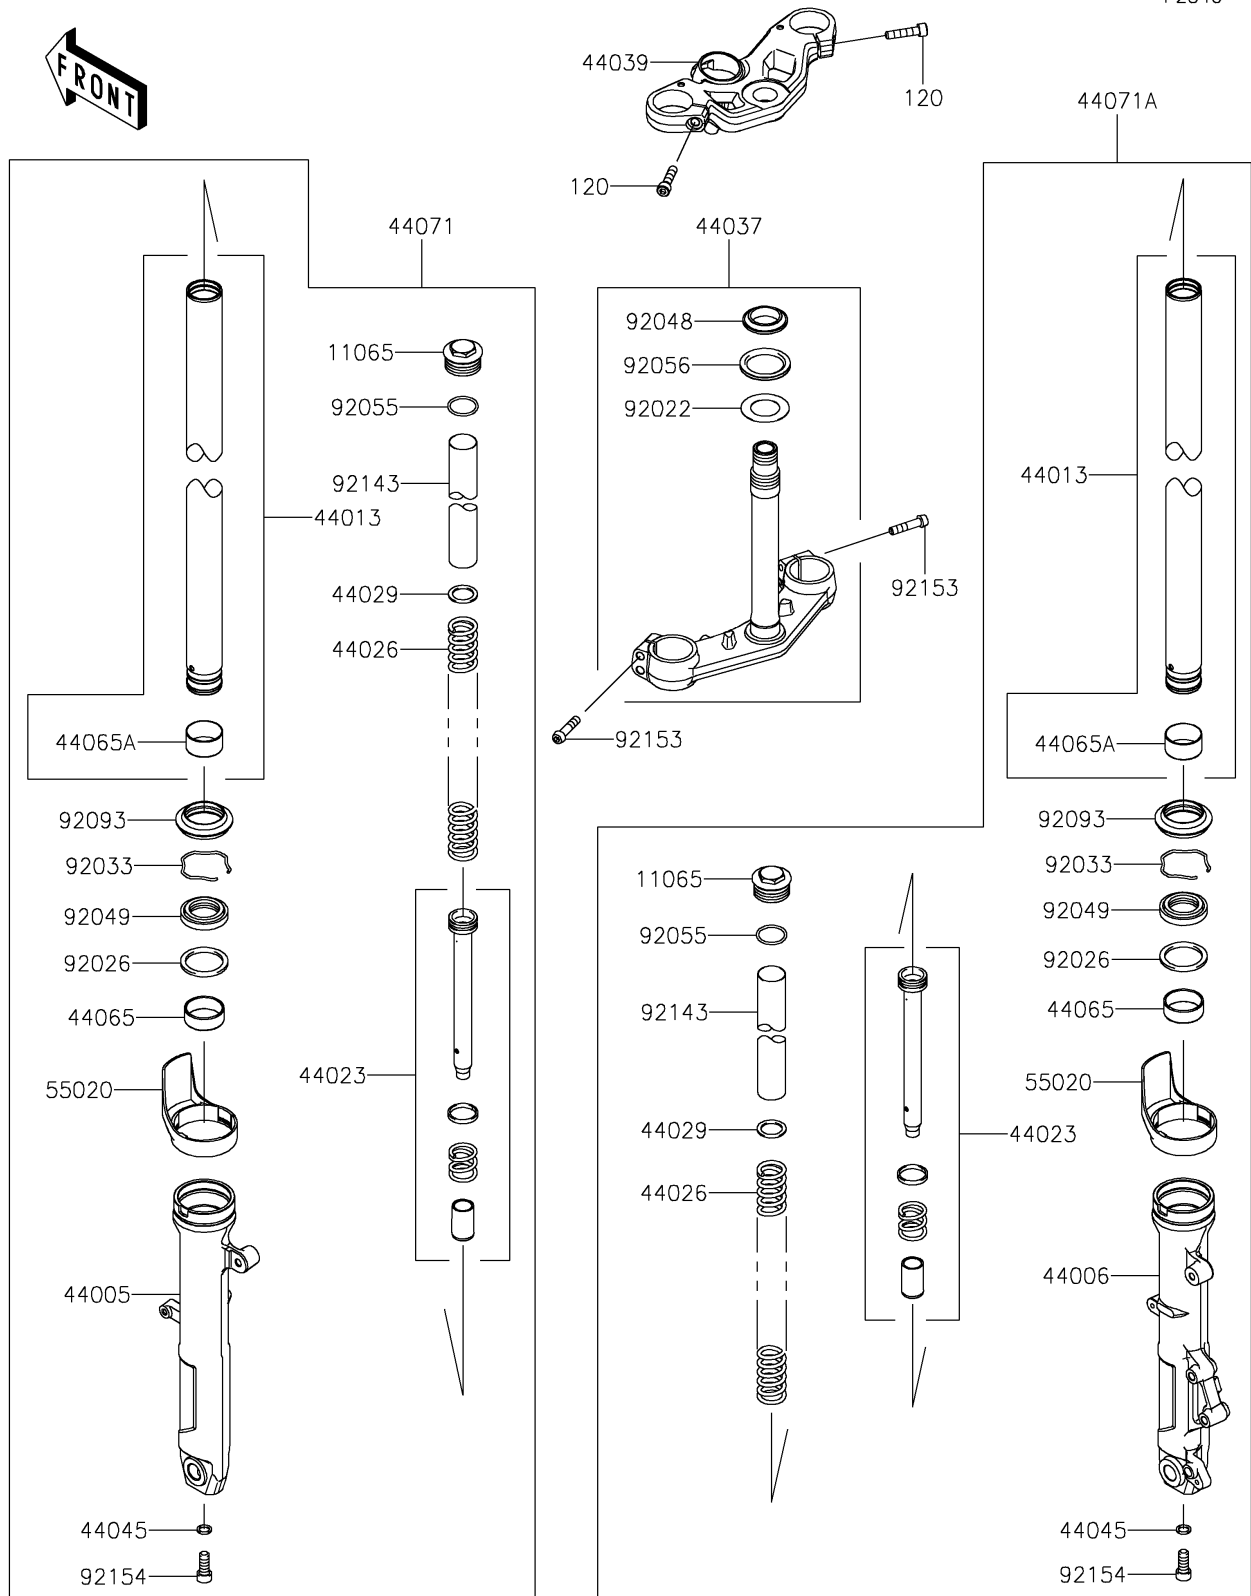

# 2024 Ninja 400 ABS PARTS DIAGRAM

Front Fork

F2340

## 2024 Ninja 400 ABS PARTS LIST

### Front Fork

ITEM NAME	PART NUMBER	QUANTITY
CAP (Ref # 11065)	11065-1286	2
PIPE-LEFT FORK OUTER,F.S.BLACK (Ref # 44005)	44005-0119-18R	1
PIPE-RIGHT FORK OUTER,F.S.BLK (Ref # 44006)	44006-0116-18R	1
PIPE-FORK INNER (Ref # 44013)	44013-0324	2
CYLINDER-SET-FORK (Ref # 44023)	44023-0144	2
SPRING-FRONT FORK (Ref # 44026)	44026-0220	2
SEAT-FORK SPRING (Ref # 44029)	44029-1131	2
HOLDER-FORK UNDER,F.BLACK (Ref # 44037)	44037-0178-21	1
HOLDER-FORK UPPER (Ref # 44039)	44039-0186	1
GASKET,FORK CYLINDER BOLT (Ref # 44045)	44045-051	2
BUSHING-FRONT FORK,GUIDE (Ref # 44065)	44065-0030	2
BUSHING-FRONT FORK (Ref # 44065A)	44065-0036	2
DAMPER-ASSY,LH,F.S.BLACK (Ref # 44071)	44071-1295-22Q	1
DAMPER-ASSY,RH,F.S.BLACK (Ref # 44071A)	44071-1296-22Q	1
GUARD,FORK (Ref # 55020)	55020-0872	2
WASHER,30.5X50X0.6 (Ref # 92022)	92022-231	1
SPACER,FORK OUTER (Ref # 92026)	92026-1276	2
RING-SNAP (Ref # 92033)	92033-1222	2
RACE,STEERING STEM BEARING (Ref # 92048)	92048-0048	1
SEAL-OIL (Ref # 92049)	92049-0807	2
RING-O,FORK TOP (Ref # 92055)	92055-1420	2
SEAL-OIL,STEERING STEM (Ref # 92056)	92056-003	1
SEAL,DUST (Ref # 92093)	92093-0717	2
COLLAR,FORK,L=250 (Ref # 92143)	92143-1653	2
BOLT,SOCKET,8X35 (Ref # 92153)	92153-0854	4
BOLT (Ref # 92154)	92154-2551	2
BOLT-SOCKET,8X35 (Ref # 120)	120CC0835	2