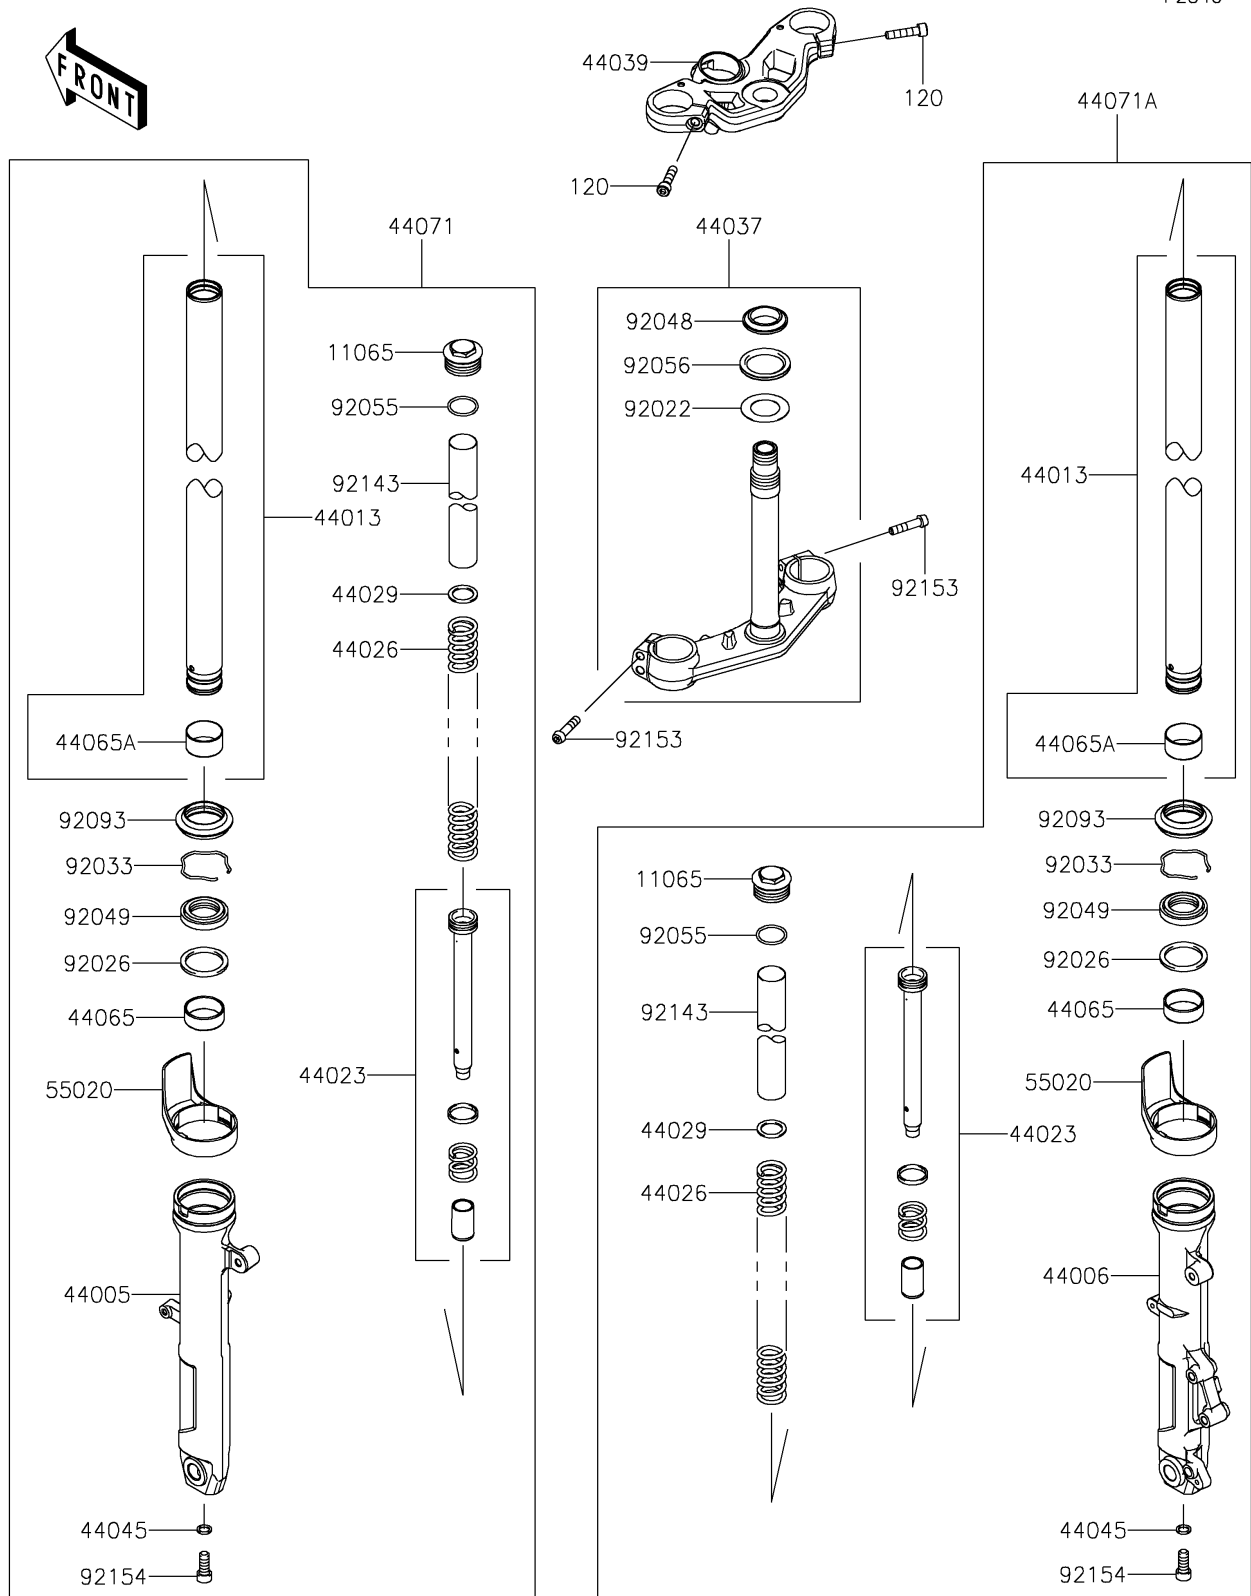

2024 Ninja 400 KRT Edition ABS PARTS DIAGRAM

Front Fork

F2340

2024 Ninja 400 KRT Edition ABS PARTS LIST

Front Fork

ITEM NAME	PART NUMBER	QUANTITY
CAP (Ref # 11065)	11065-1286	2
PIPE-LEFT FORK OUTER,F.S.BLACK (Ref # 44005)	44005-0119-18R	1
PIPE-RIGHT FORK OUTER,F.S.BLK (Ref # 44006)	44006-0116-18R	1
PIPE-FORK INNER (Ref # 44013)	44013-0324	2
CYLINDER-SET-FORK (Ref # 44023)	44023-0144	2
SPRING-FRONT FORK (Ref # 44026)	44026-0220	2
SEAT-FORK SPRING (Ref # 44029)	44029-1131	2
HOLDER-FORK UNDER,F.BLACK (Ref # 44037)	44037-0178-21	1
HOLDER-FORK UPPER (Ref # 44039)	44039-0186	1
GASKET,FORK CYLINDER BOLT (Ref # 44045)	44045-051	2
BUSHING-FRONT FORK,GUIDE (Ref # 44065)	44065-0030	2
BUSHING-FRONT FORK (Ref # 44065A)	44065-0036	2
DAMPER-ASSY,LH,F.S.BLACK (Ref # 44071)	44071-1295-22Q	1
DAMPER-ASSY,RH,F.S.BLACK (Ref # 44071A)	44071-1296-22Q	1
GUARD,FORK (Ref # 55020)	55020-0872	2
WASHER,30.5X50X0.6 (Ref # 92022)	92022-231	1
SPACER,FORK OUTER (Ref # 92026)	92026-1276	2
RING-SNAP (Ref # 92033)	92033-1222	2
RACE,STEERING STEM BEARING (Ref # 92048)	92048-0048	1
SEAL-OIL (Ref # 92049)	92049-0807	2
RING-O,FORK TOP (Ref # 92055)	92055-1420	2
SEAL-OIL,STEERING STEM (Ref # 92056)	92056-003	1
SEAL,DUST (Ref # 92093)	92093-0717	2
COLLAR,FORK,L=250 (Ref # 92143)	92143-1653	2
BOLT,SOCKET,8X35 (Ref # 92153)	92153-0854	4
BOLT (Ref # 92154)	92154-2551	2
BOLT-SOCKET,8X35 (Ref # 120)	120CC0835	2