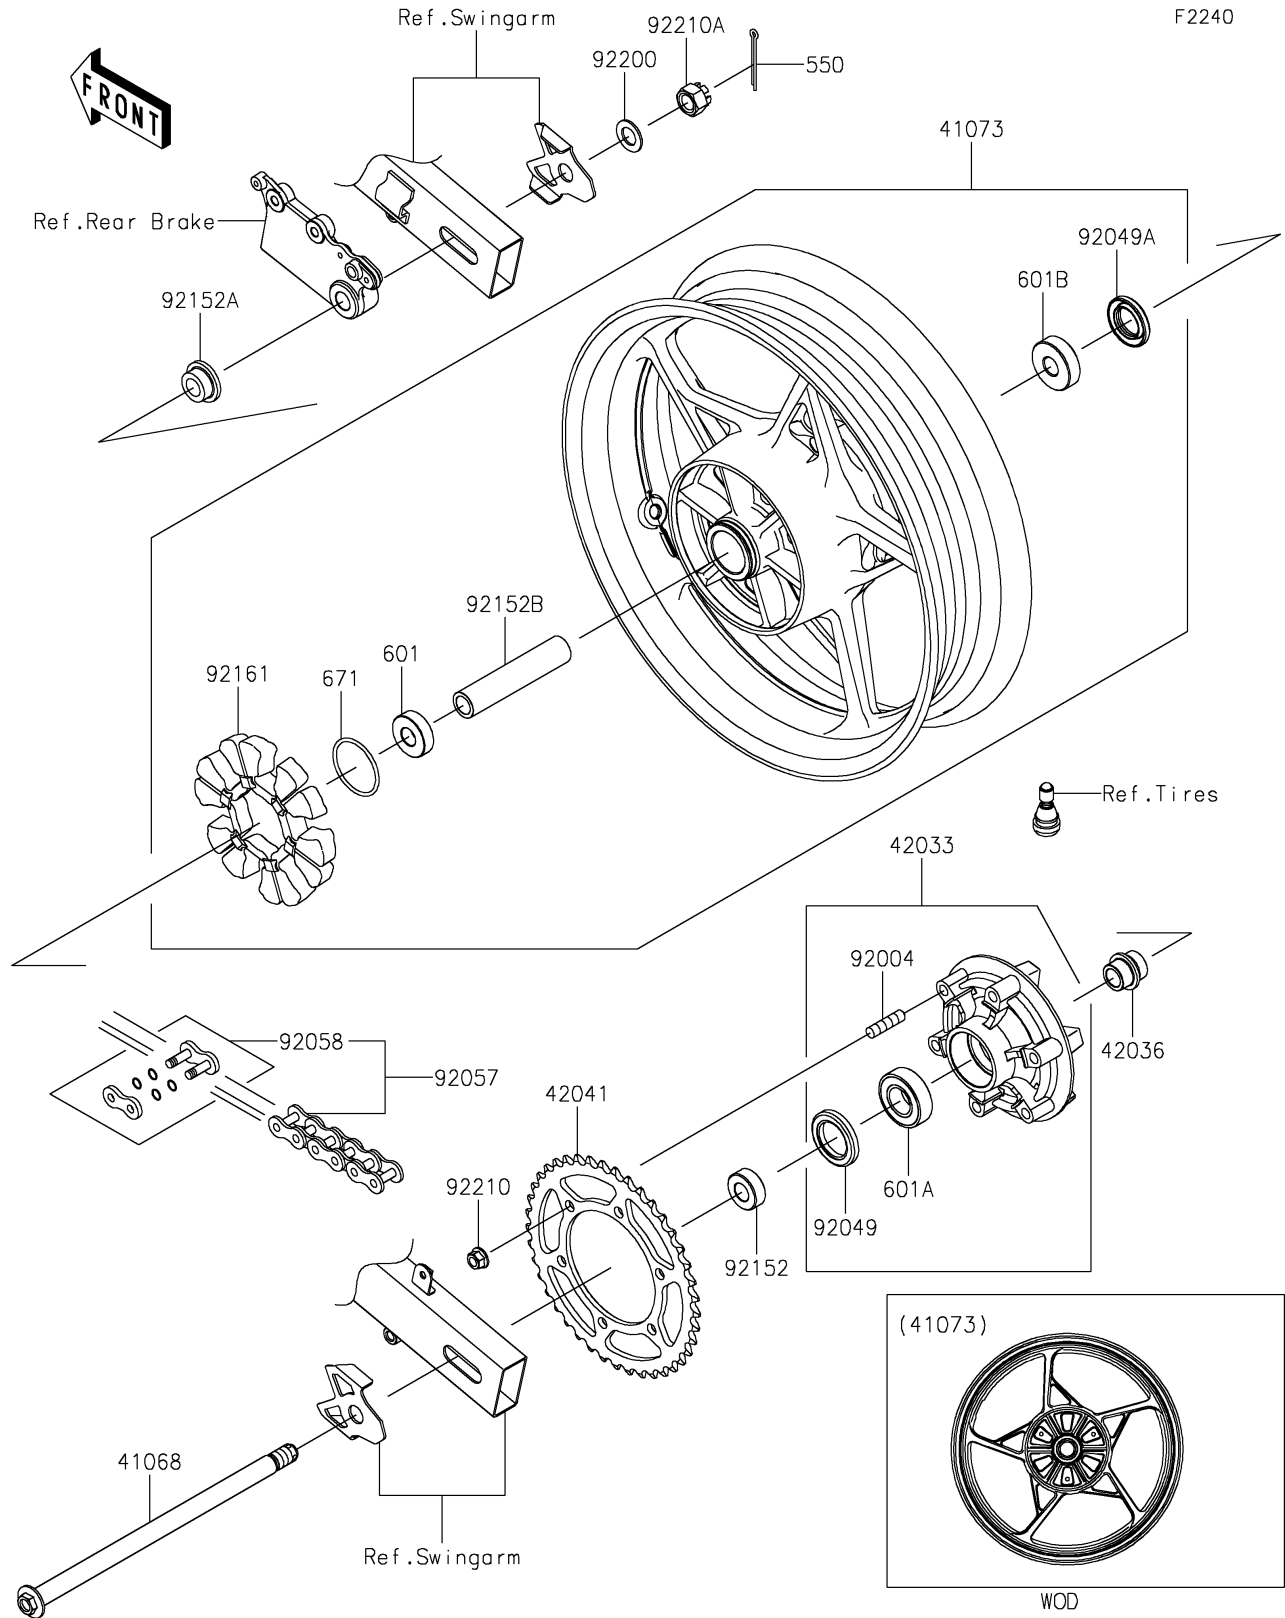

2024 Ninja 400 ABS PARTS DIAGRAM

Rear Wheel/Chain

2024 Ninja 400 ABS PARTS LIST

Rear Wheel/Chain

ITEM NAME	PART NUMBER	QUANTITY
AXLE,RR (Ref # 41068)	41068-0644	1
WHEEL-ASSY,RR,G.BLACK (Ref # 41073)	41073-0753-QT	1
COUPLING-ASSY,RR HUB (Ref # 42033)	42033-0574	1
SLEEVE,RR HUB,L=30 (Ref # 42036)	42036-1055	1
SPROCKET-HUB,41T (Ref # 42041)	42041-0162	1
STUD,10X19 (Ref # 92004)	92004-0048	6
SEAL-OIL,35X52X7 (Ref # 92049)	92049-0730	1
SEAL-OIL,27X47X7 (Ref # 92049A)	92049-0802	1
CHAIN,DRIVE,EK520SR-O2X106L (Ref # 92057)	92057-0019	1
JOINT-CHAIN,DRIVE (Ref # 92058)	92058-1102	1
COLLAR,17X35X13 (Ref # 92152)	92152-0843	1
COLLAR,17X28(38)X15 (Ref # 92152A)	92152-0844	1
COLLAR,17.2X25X121 (Ref # 92152B)	92152-2387	1
DAMPER,RR HUB SHOCK (Ref # 92161)	92161-0700	1
WASHER,17.3X30X2 (Ref # 92200)	92200-1916	1
NUT,LOCK,FLANGED,10MM (Ref # 92210)	92210-1139	6
NUT,CASTLE,16X19 (Ref # 92210A)	92210-1585	1
PIN-COTTER,4.0X35 (Ref # 550)	550AA4035	1
BEARING-BALL,#6203UUC3 (Ref # 601)	601B6203UU	1
BEARING-BALL,#6205G (Ref # 601A)	601B6205G	1
BEARING-BALL,6303LLUC3/2ASU68 (Ref # 601B)	601B6303UU	1
O RING,50MM (Ref # 671)	671B2550	1