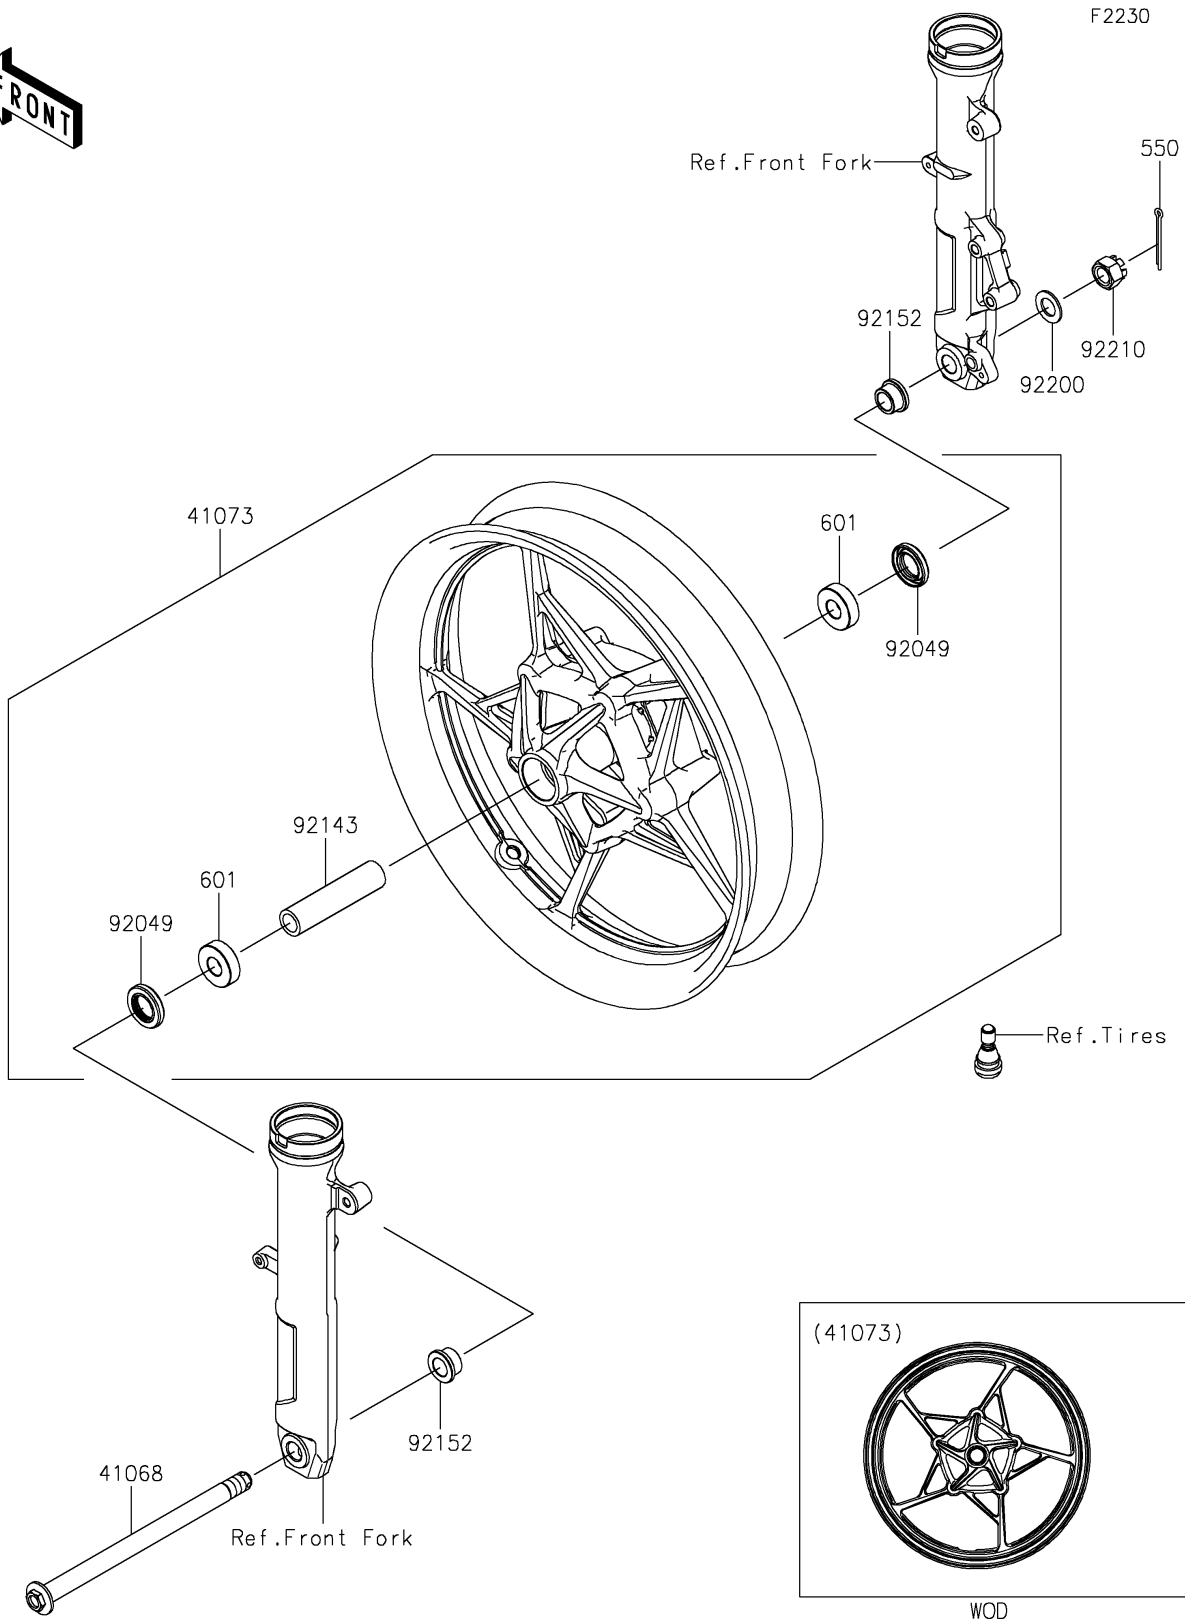

2024 Ninja 400 ABS PARTS DIAGRAM

Front Wheel

2024 Ninja 400 ABS PARTS LIST

Front Wheel

ITEM NAME	PART NUMBER	QUANTITY
AXLE,FR (Ref # 41068)	41068-0643	1
WHEEL-ASSY,FR,G.BLACK (Ref # 41073)	41073-0752-QT	1
SEAL-OIL,23X40X7 (Ref # 92049)	92049-0801	2
COLLAR,17.2X25X105 (Ref # 92143)	92143-1124	1
COLLAR,17X30X15.5 (Ref # 92152)	92152-2386	2
WASHER,17.3X30X2 (Ref # 92200)	92200-1916	1
NUT,CASTLE,16X19 (Ref # 92210)	92210-1585	1
PIN-COTTER,4.0X35 (Ref # 550)	550AA4035	1
BEARING-BALL,#6203UUC3 (Ref # 601)	601B6203UU	2