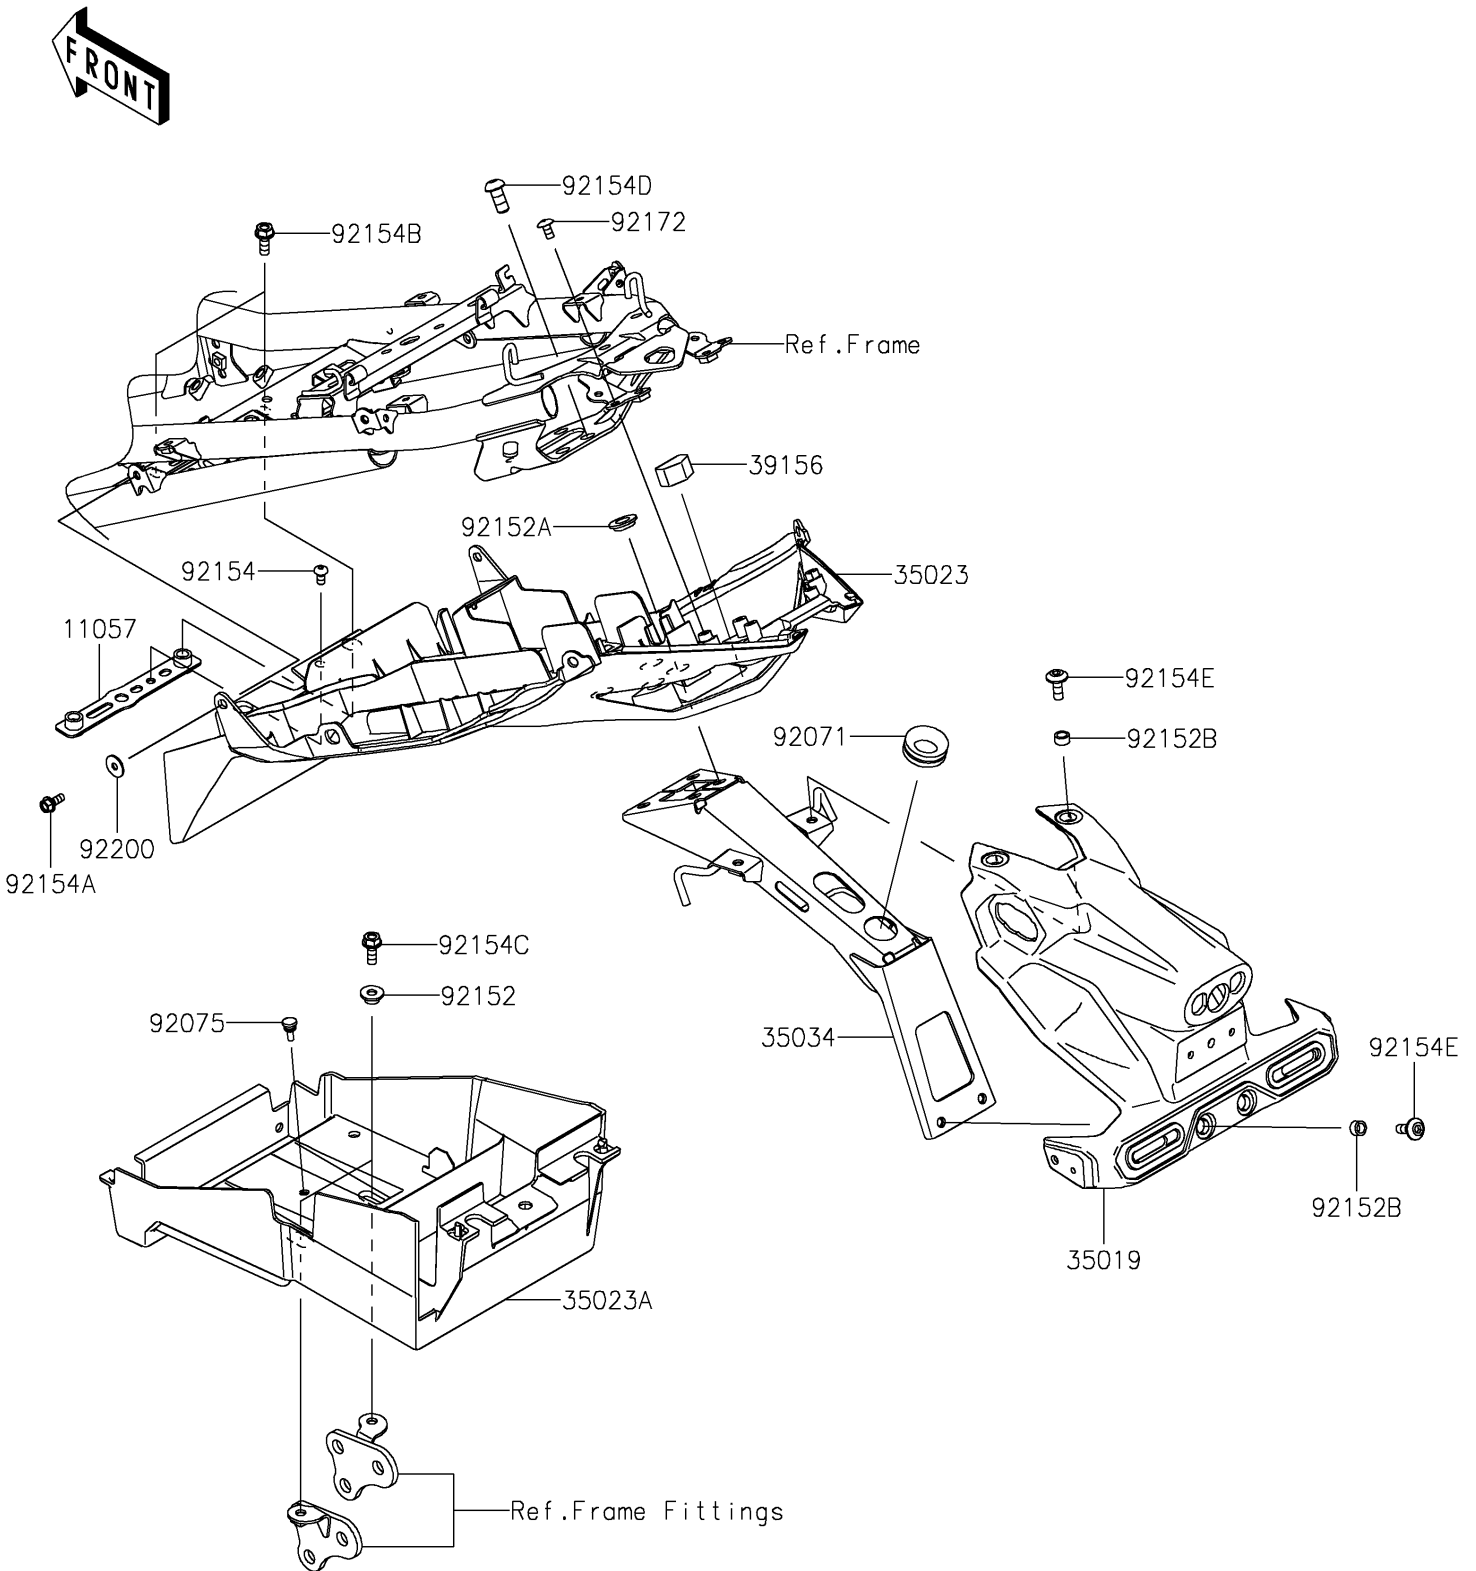

2024 Ninja 400 ABS PARTS DIAGRAM

Rear Fender(s)

F2172

2024 Ninja 400 ABS PARTS LIST

Rear Fender(s)

ITEM NAME	PART NUMBER	QUANTITY
BRACKET (Ref # 11057)	11057-1191	1
FLAP (Ref # 35019)	35019-0639	1
FENDER-REAR (Ref # 35023)	35023-0436	1
FENDER-REAR (Ref # 35023A)	35023-0438	1
REINFORCE (Ref # 35034)	35034-0601	1
PAD,16X24X13 (Ref # 39156)	39156-2379	1
GROMMET (Ref # 92071)	92071-0709	1
DAMPER,6X10X15 (Ref # 92075)	92075-1808	1
COLLAR,6.5X10X6.4 (Ref # 92152)	92152-2287	2
COLLAR,10X20X4.5 (Ref # 92152A)	92152-2392	4
COLLAR,6.8X10X5.4 (Ref # 92152B)	92152-2393	4
BOLT,SOCKET,5X10 (Ref # 92154)	92154-1547	1
BOLT,FLANGED,5X12 (Ref # 92154A)	92154-2893	2
BOLT,FLANGED,6X16 (Ref # 92154B)	92154-2895	2
BOLT,FLANGED,6X16 (Ref # 92154C)	92154-2900	2
BOLT,SOCKET,8X18 (Ref # 92154D)	92154-3739	4
BOLT,SOCKET,6X16 (Ref # 92154E)	92154-4421	4
SCREW,TAPPING,5X10 (Ref # 92172)	92172-0262	2
WASHER,5.2X16X1.2 (Ref # 92200)	92200-0583	2