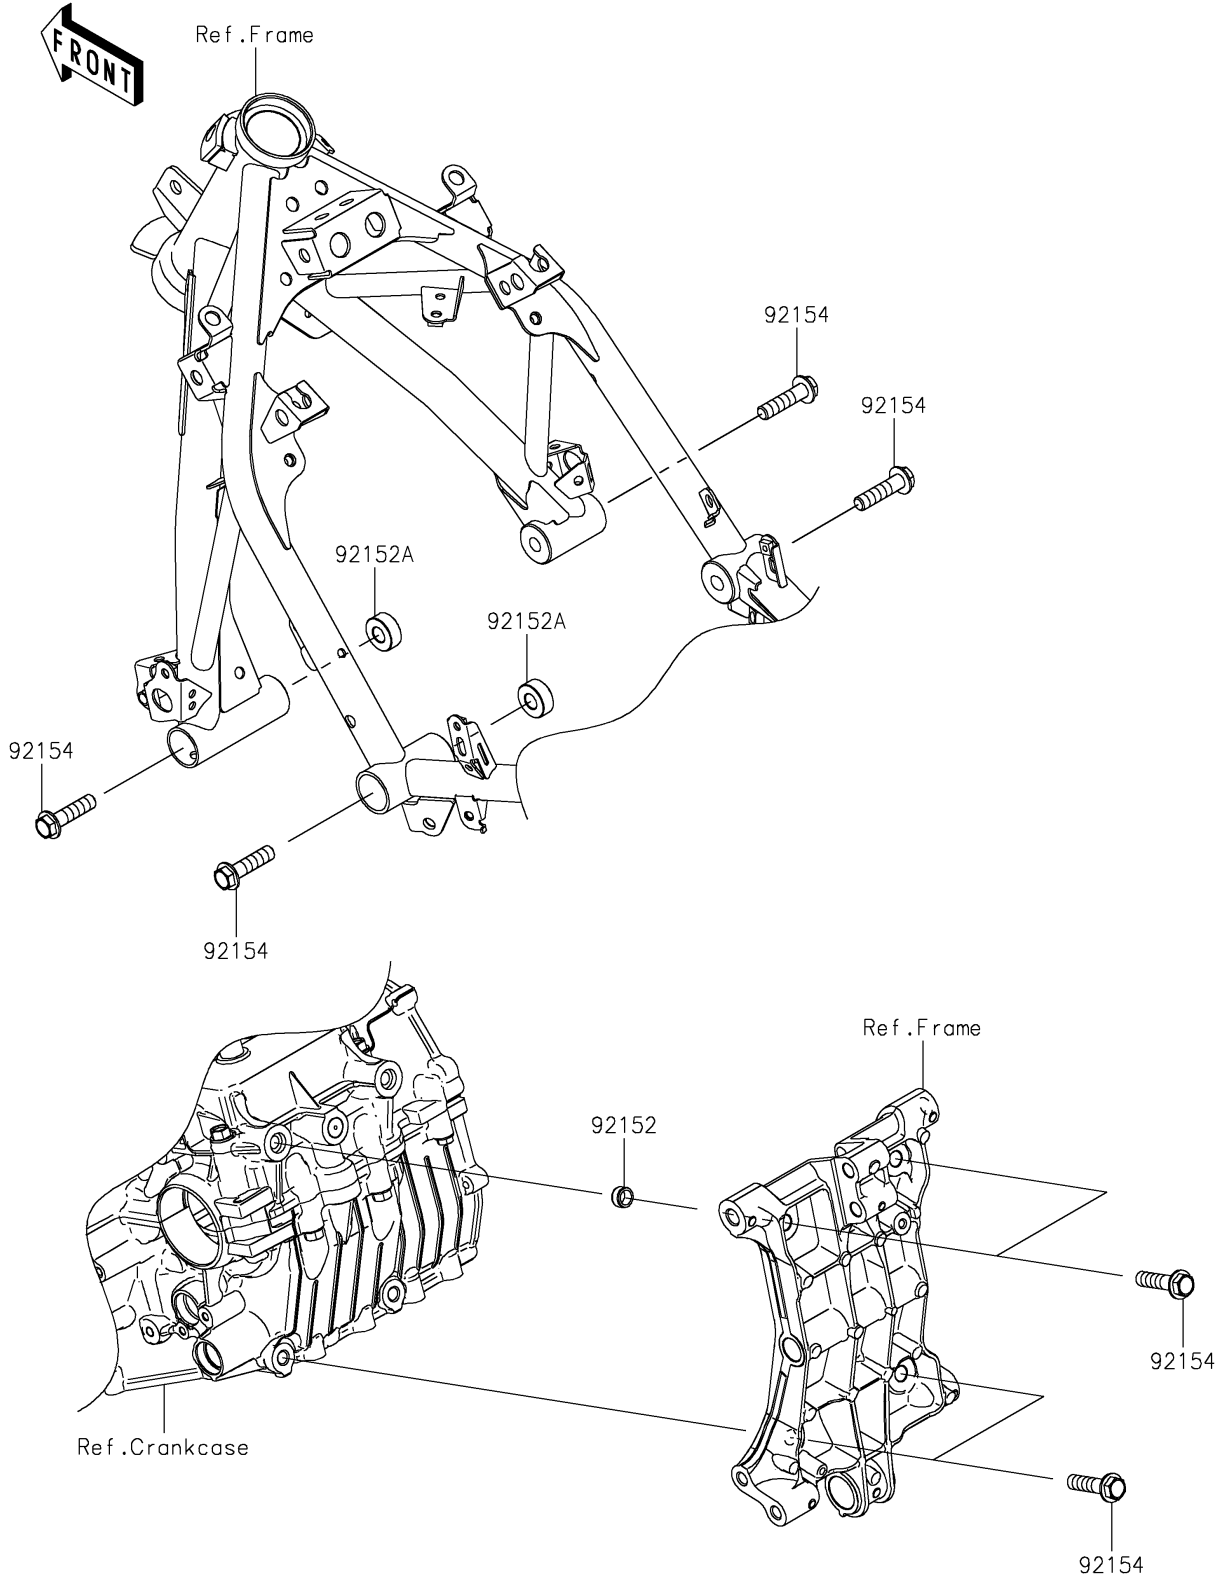

2024 Ninja 400 ABS PARTS DIAGRAM

Engine Mount

F2122

2024 Ninja 400 ABS PARTS LIST

Engine Mount

ITEM NAME	PART NUMBER	QUANTITY
COLLAR,DOWEL PIN (Ref # 92152)	92152-0679	2
COLLAR,11X25X10 (Ref # 92152A)	92152-2397	2
BOLT,FLANGED,10X40 (Ref # 92154)	92154-2812	8