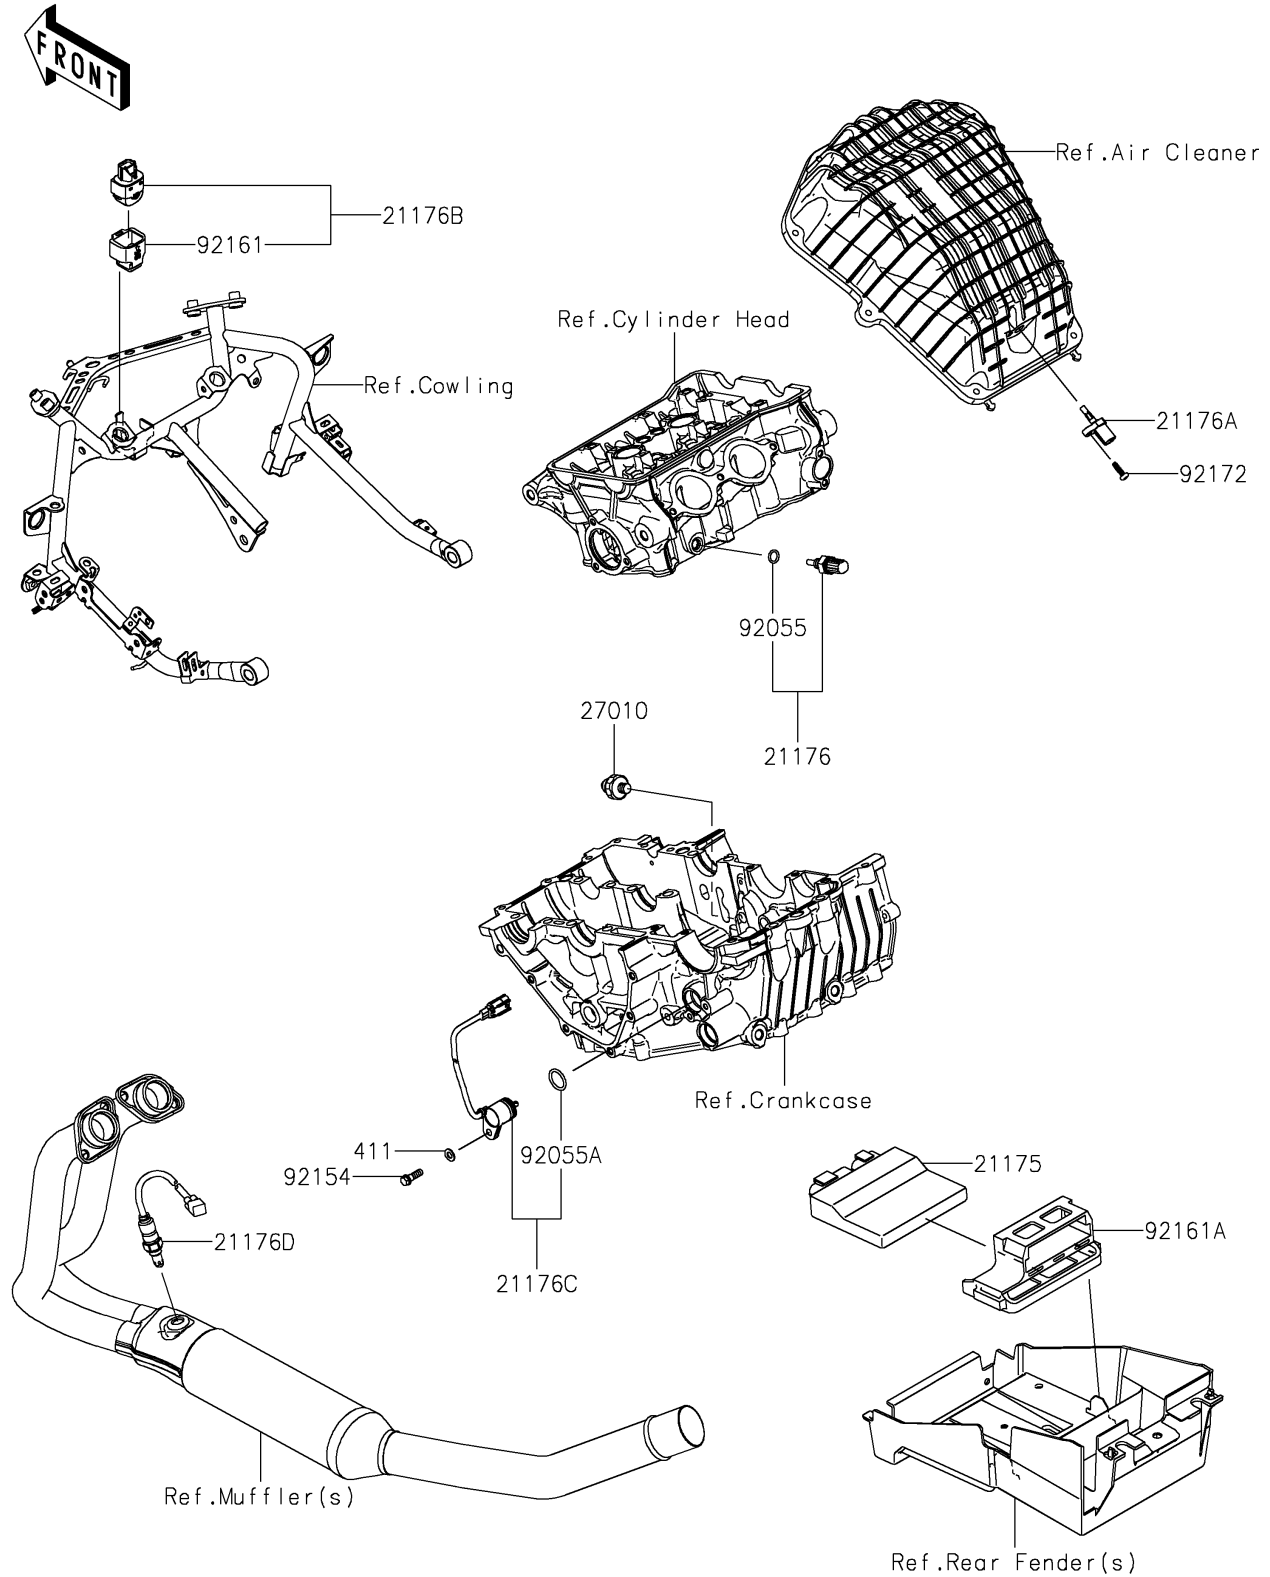

2024 Ninja 400 ABS PARTS DIAGRAM

Fuel Injection

E1530

2024 Ninja 400 ABS PARTS LIST

Fuel Injection

ITEM NAME	PART NUMBER	QUANTITY
CONTROL UNIT-ELECTRONIC (Ref # 21175)	21175-1769	1
SENSOR,WATER TEMP (Ref # 21176)	21176-0009	1
SENSOR,AIR TEMPERATURE (Ref # 21176A)	21176-0048	1
SENSOR,VEHICLE-DOWN (Ref # 21176B)	21176-0704	1
SENSOR,GEAR POSITION (Ref # 21176C)	21176-0852	1
SENSOR,OXYGEN (Ref # 21176D)	21176-1158	1
SWITCH,OIL PRESSURE (Ref # 27010)	27010-1313	1
RING-O,9.5X1.9 (Ref # 92055)	92055-0016	1
RING-O (Ref # 92055A)	92055-0917	1
BOLT (Ref # 92154)	92154-3764	1
DAMPER (Ref # 92161)	92161-0951	1
DAMPER (Ref # 92161A)	92161-2437	1
SCREW,TAPPING,5X16 (Ref # 92172)	92172-0790	1
WASHER-PLAIN,6MM (Ref # 411)	411AA0600	1