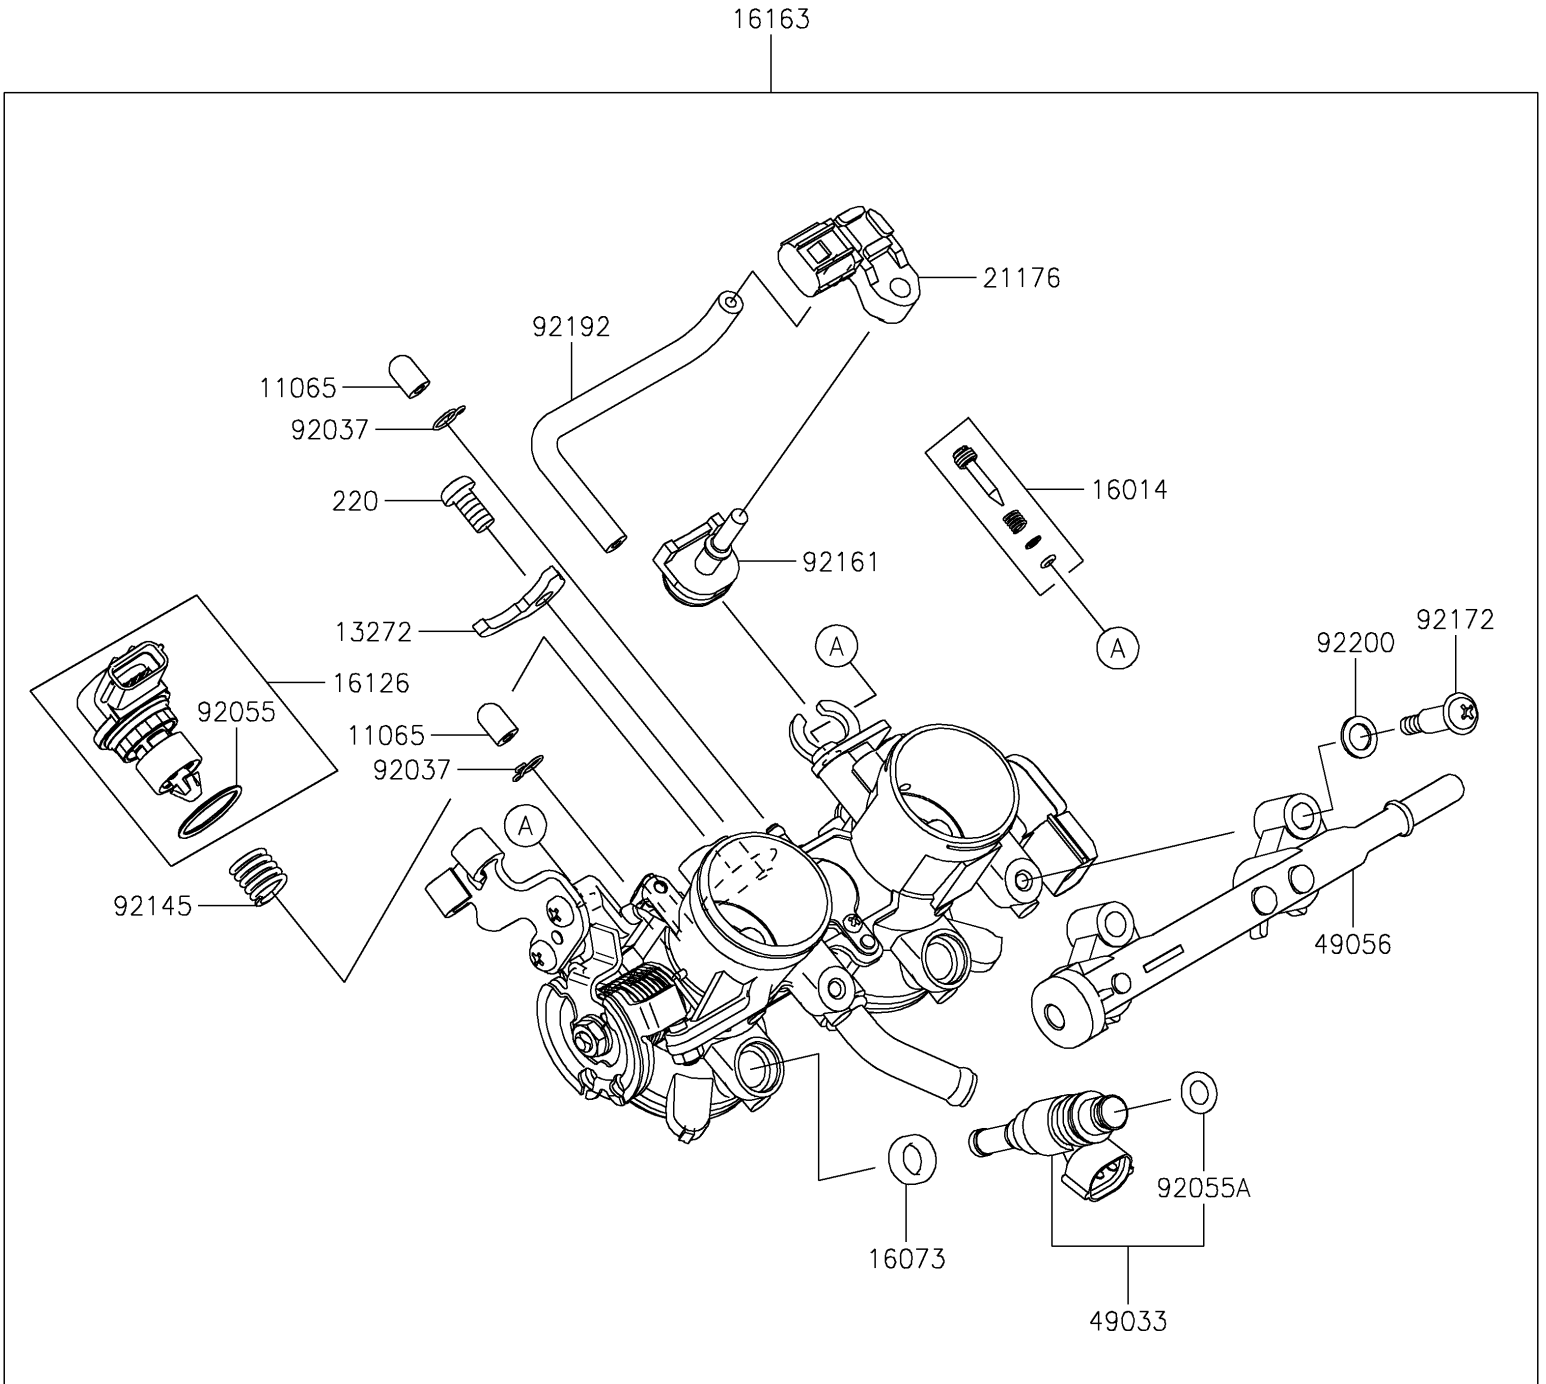

2024 Ninja 400 KRT Edition ABS PARTS DIAGRAM

Throttle

E1510

2024 Ninja 400 KRT Edition ABS PARTS LIST

Throttle

ITEM NAME	PART NUMBER	QUANTITY
CAP (Ref # 11065)	11065-0072	2
PLATE (Ref # 13272)	13272-2558	1
SCREW-PILOT AIR (Ref # 16014)	16014-0022	2
INSULATOR (Ref # 16073)	16073-0866	2
VALVE,ISC (Ref # 16126)	16126-0748	1
THROTTLE-ASSY (Ref # 16163)	16163-1295	1
SENSOR,PRESSURE (Ref # 21176)	21176-0906	1
NOZZLE-INJECTION (Ref # 49033)	49033-0047	2
PIPE-INJECTION (Ref # 49056)	49056-0050	1
CLAMP,TUBE (Ref # 92037)	92037-1124	2
RING-O (Ref # 92055)	92055-0907	1
RING-O,REGULATOR-FUEL (Ref # 92055A)	92055-2187	2
SPRING (Ref # 92145)	92145-1826	1
DAMPER (Ref # 92161)	92161-2438	1
SCREW (Ref # 92172)	92172-1257	2
TUBE (Ref # 92192)	92192-1906	1
WASHER (Ref # 92200)	92200-3807	2
SCREW-PAN-CROS,6X12 (Ref # 220)	220AA0612	1