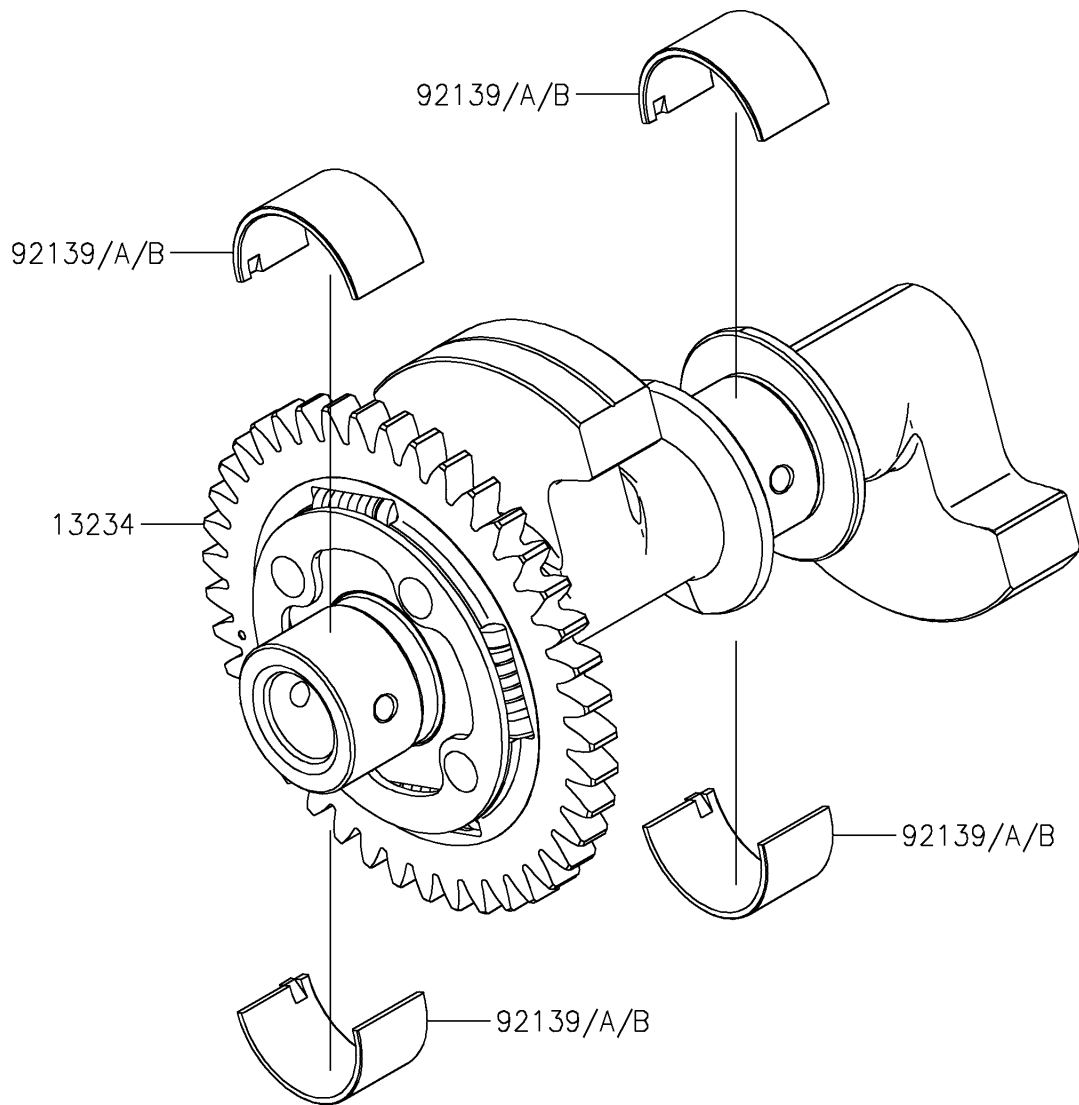

2024 Ninja 400 KRT Edition ABS PARTS DIAGRAM

Balancer

E1323

2024 Ninja 400 KRT Edition ABS PARTS LIST

Balancer

| ITEM NAME | PART NUMBER | QUANTITY |
|---------------------------------------|-------------|----------|
| SHAFT-COMP,BALANCER (Ref # 13234) | 13234-0628 | 1 |
| BUSHING,BALANCER,BLUE (Ref # 92139) | 92139-0883 | AR |
| BUSHING,BALANCER,BLACK (Ref # 92139A) | 92139-0884 | 4 |
| BUSHING,BALANCER,BROWN (Ref # 92139B) | 92139-0885 | AR |