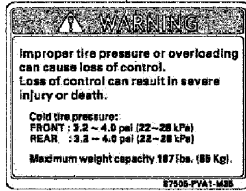

2023 KFX® 90 PARTS DIAGRAM

Labels

F2860

56071D